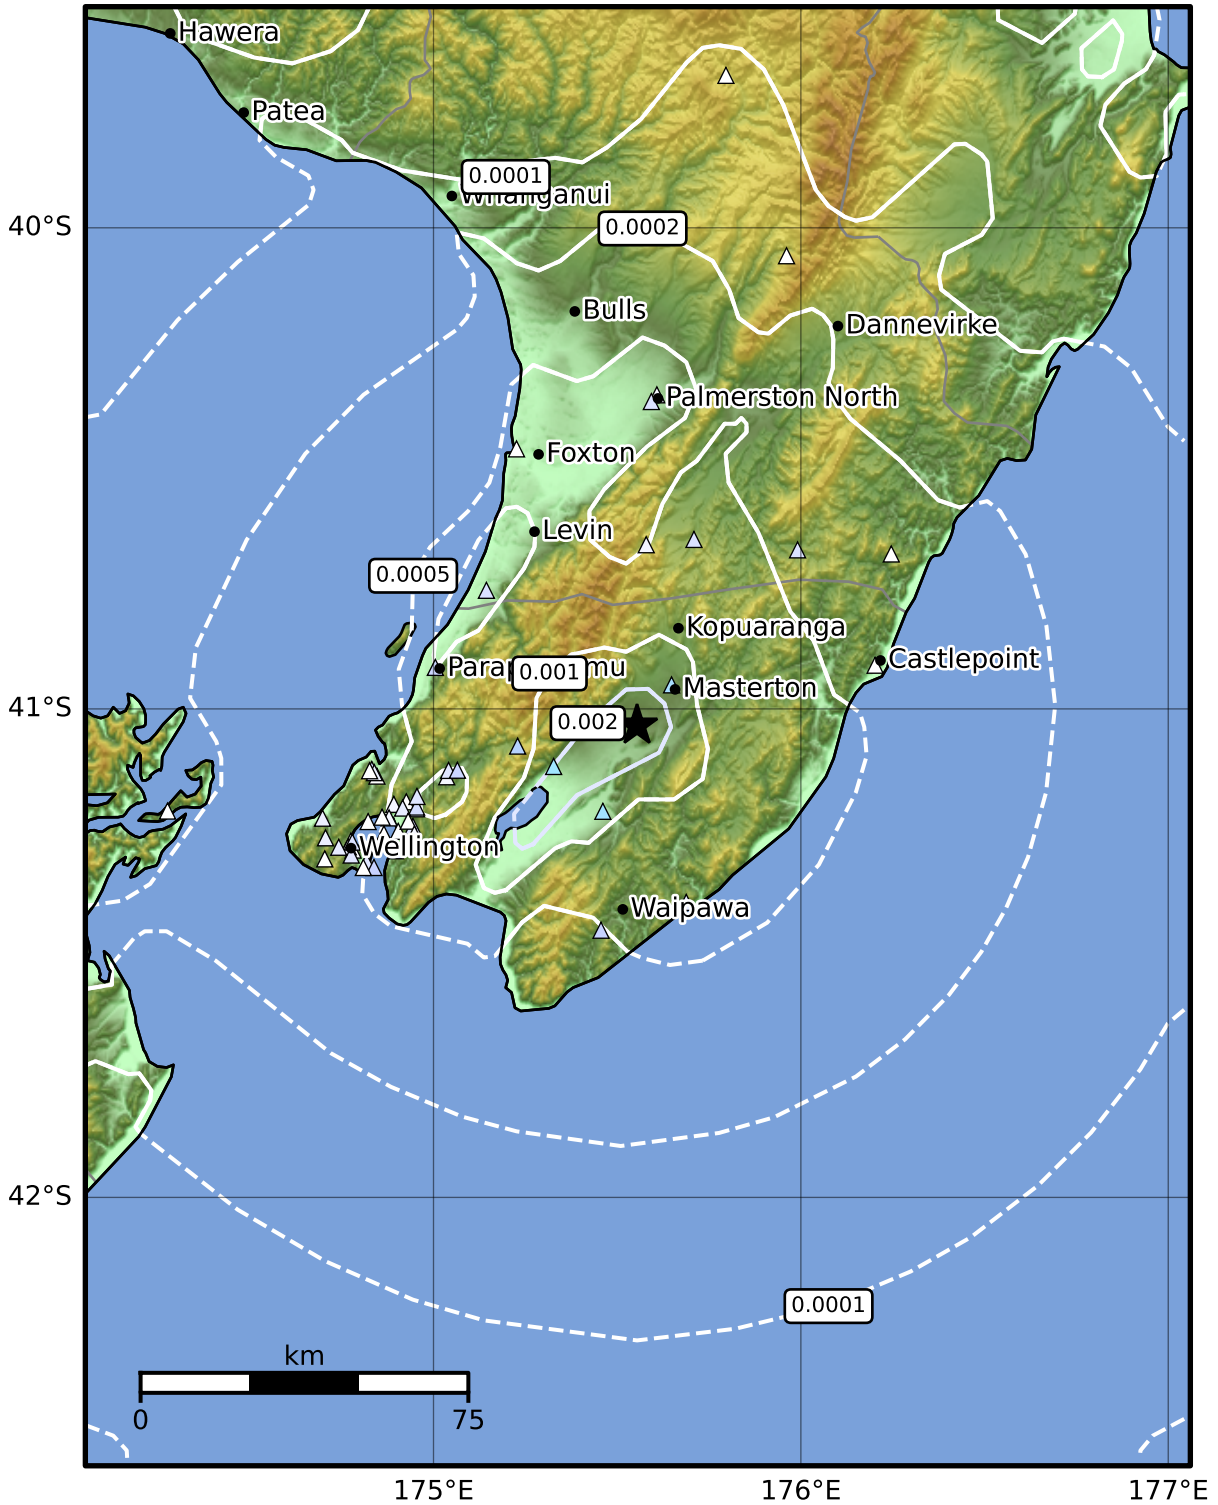

3.0 Second Peak Spectral Acceleration Map GNS Science

ShakeMap: Wairarapa

Sep 29, 2024 11:28:35 UTC M3.3 S41.03 E175.55 Depth: 16.0km ID:2024p736427

Scale based on Moratalla et al.(2021) and Worden et al.(2012) Version 9: Processed 2024-09-30T11:30:55Z

△ Seismic Instrument ○ Reported Intensity ★ Epicenter