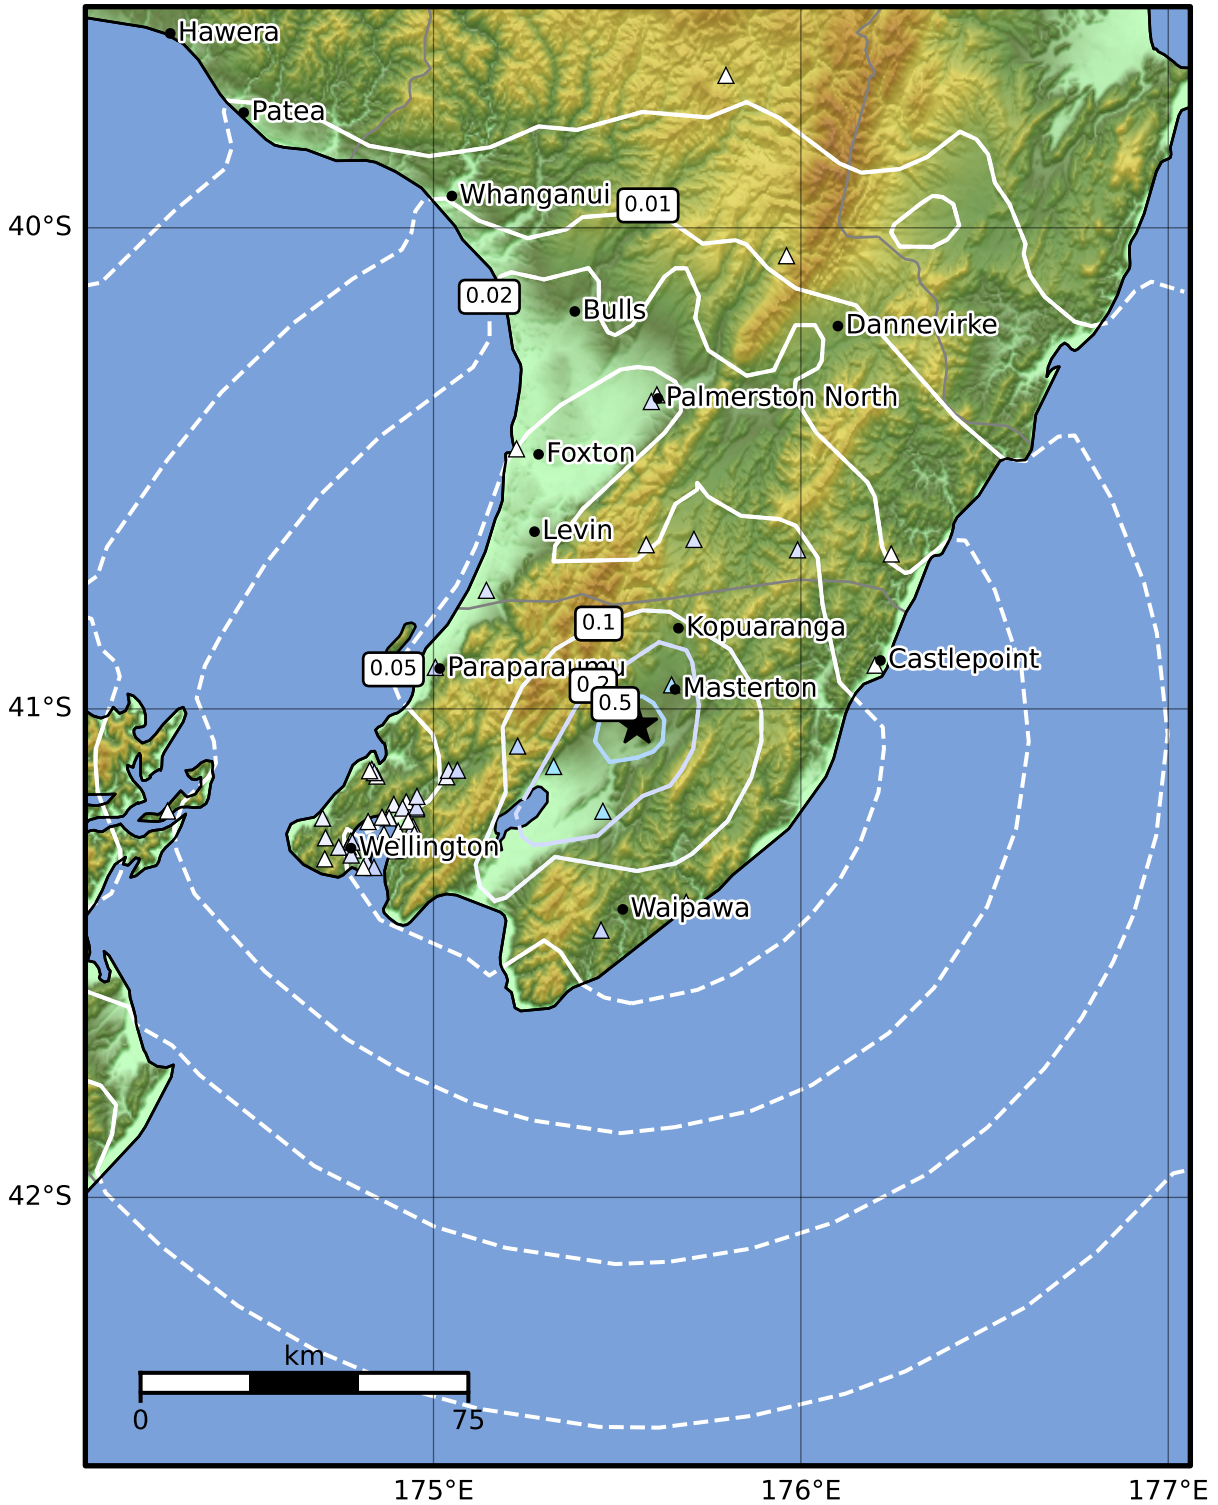

0.3 Second Peak Spectral Acceleration Map GNS Science

ShakeMap: Wairarapa

Sep 29, 2024 11:28:35 UTC M3.3 S41.03 E175.55 Depth: 16.0km ID:2024p736427

SA(0.3) (%g)	0.1	0.2	0.5	1	2	5	10	20	50	100	200
--------------	-----	-----	-----	---	---	---	----	----	----	-----	-----

Scale based on Moratalla et al.(2021) and Worden et al.(2012) Version 9: Processed 2024-09-30T11:30:55Z

△ Seismic Instrument ○ Reported Intensity ★ Epicenter