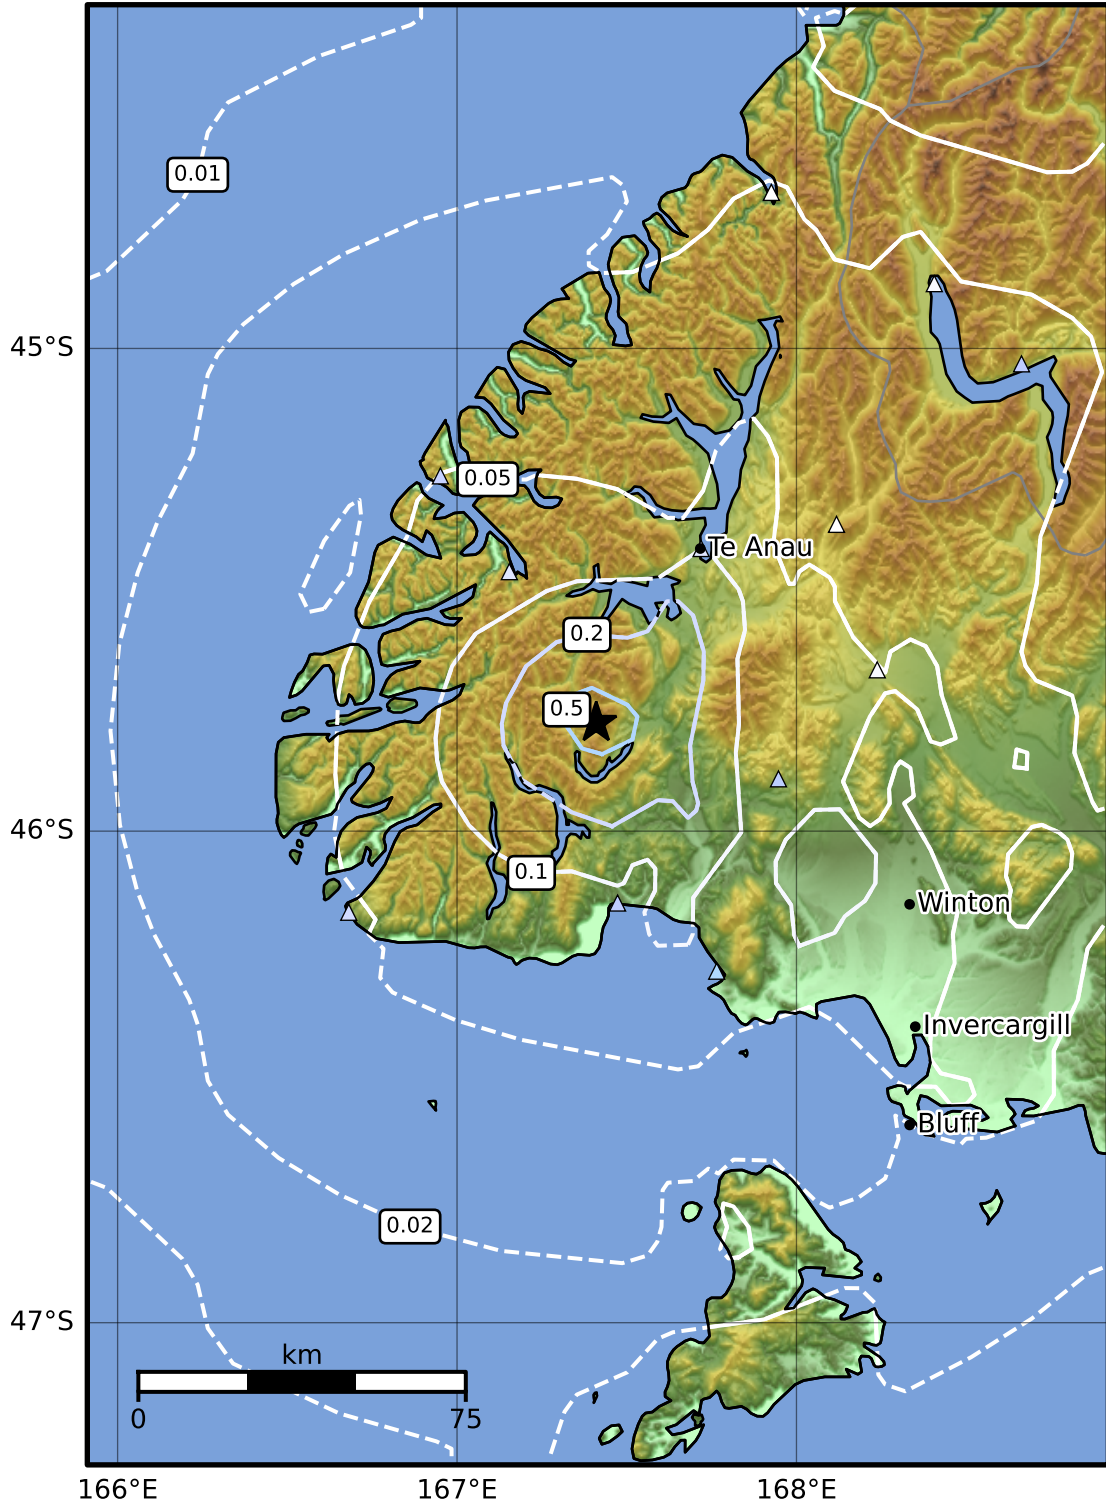

0.3 Second Peak Spectral Acceleration Map GNS Science  
ShakeMap: Fiordland

Sep 30, 2024 15:53:06 UTC M3.6 S45.78 E167.41 Depth: 12.0km ID:2024p739626

SA(0.3) (%g)	0.1	0.2	0.5	1	2	5	10	20	50	100	200
--------------	-----	-----	-----	---	---	---	----	----	----	-----	-----

Scale based on Moratalla et al.(2021) and Worden et al.(2012) Version 1: Processed 2024-09-30T16:03:41Z

△ Seismic Instrument ○ Reported Intensity ★ Epicenter