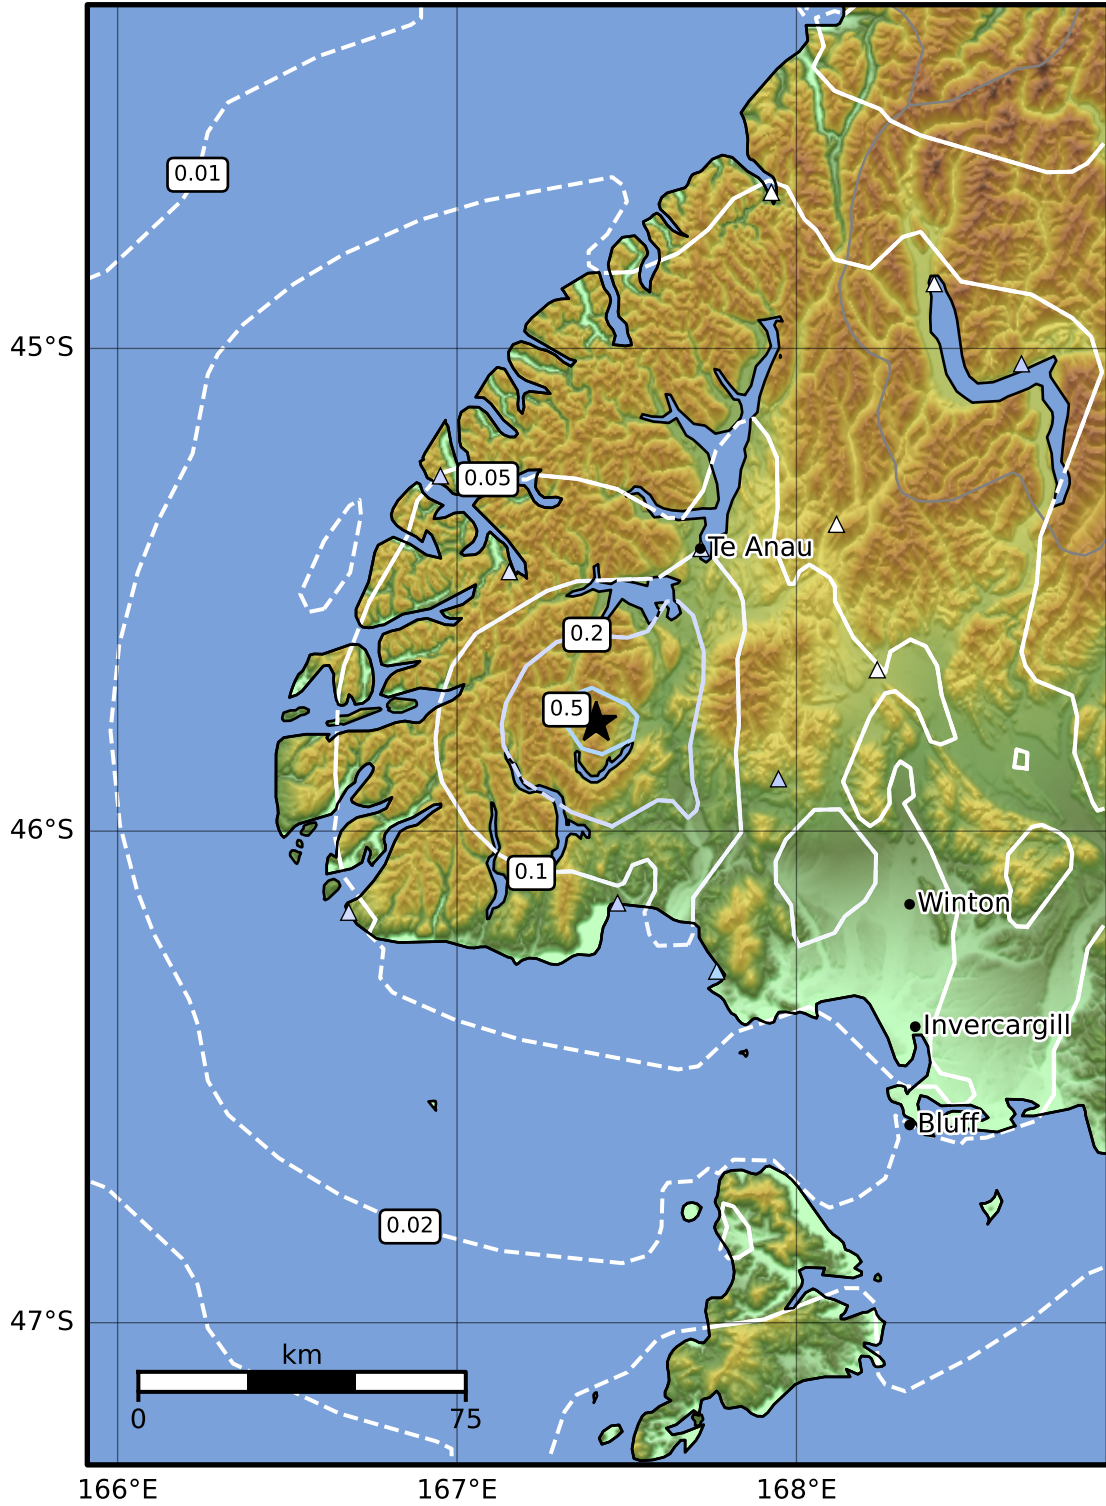

0.3 Second Peak Spectral Acceleration Map GNS Science  
ShakeMap: Fiordland

Sep 30, 2024 15:53:06 UTC M3.6 S45.78 E167.41 Depth: 12.0km ID:2024p739626

SA(0.3) (%g)	0.1	0.2	0.5	1	2	5	10	20	50	100	200
--------------	-----	-----	-----	---	---	---	----	----	----	-----	-----

Scale based on Moratalla et al.(2021) and Worden et al.(2012) Version 3: Processed 2024-09-30T16:14:06Z

△ Seismic Instrument ○ Reported Intensity ★ Epicenter