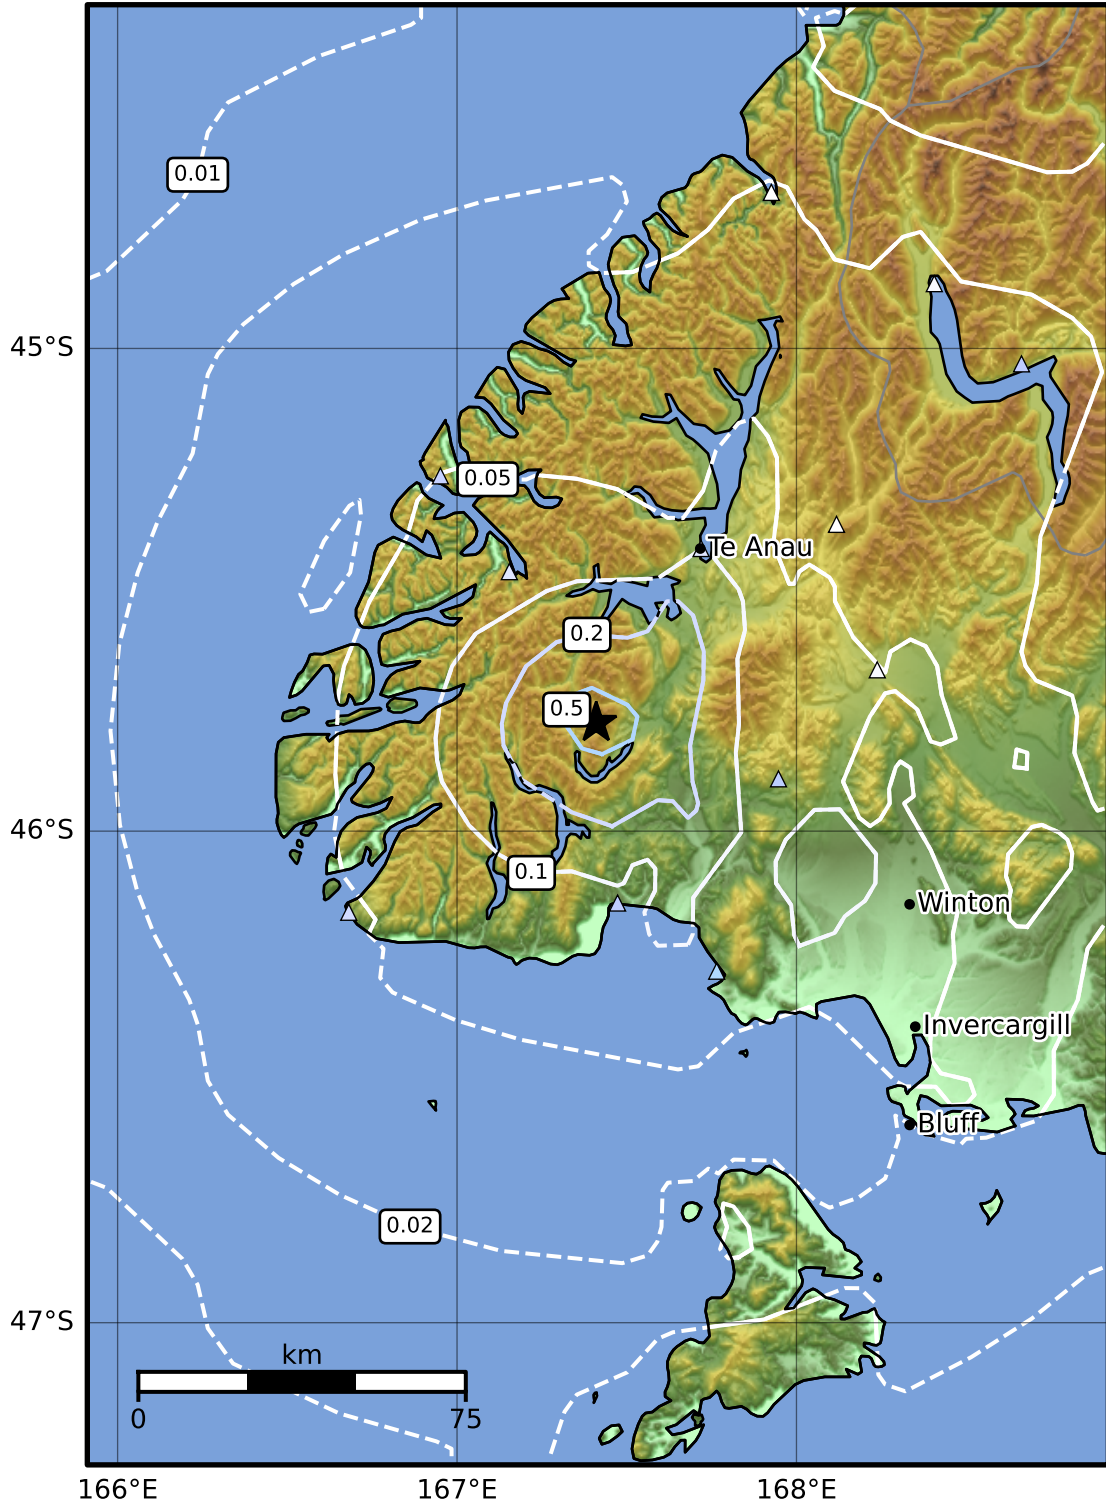

0.3 Second Peak Spectral Acceleration Map GNS Science
ShakeMap: Fiordland

Sep 30, 2024 15:53:06 UTC M3.6 S45.78 E167.41 Depth: 12.0km ID:2024p739626

SA(0.3) (%g)	0.1	0.2	0.5	1	2	5	10	20	50	100	200
--------------	-----	-----	-----	---	---	---	----	----	----	-----	-----

Scale based on Moratalla et al.(2021) and Worden et al.(2012) Version 4: Processed 2024-09-30T16:23:59Z

△ Seismic Instrument ○ Reported Intensity ★ Epicenter