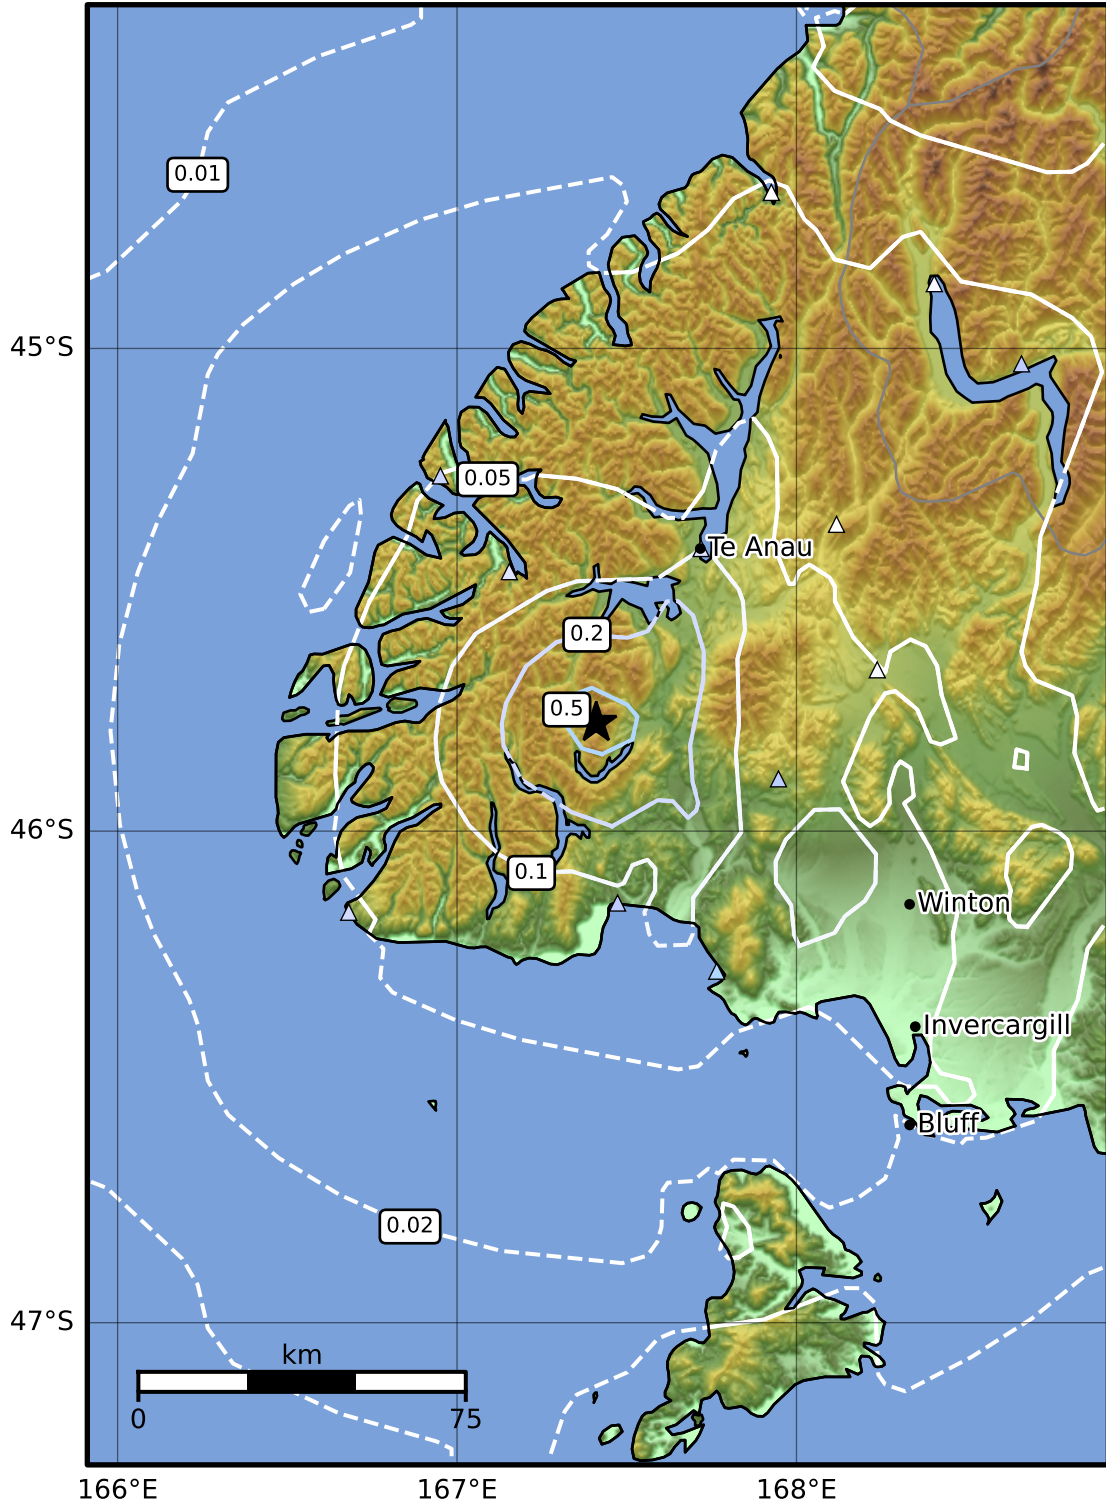

0.3 Second Peak Spectral Acceleration Map GNS Science
ShakeMap: Fiordland

Sep 30, 2024 15:53:06 UTC M3.6 S45.78 E167.41 Depth: 12.0km ID:2024p739626

SA(0.3) (%g)	0.1	0.2	0.5	1	2	5	10	20	50	100	200
--------------	-----	-----	-----	---	---	---	----	----	----	-----	-----

Scale based on Moratalla et al.(2021) and Worden et al.(2012) Version 7: Processed 2024-09-30T18:53:57Z

△ Seismic Instrument ○ Reported Intensity ★ Epicenter