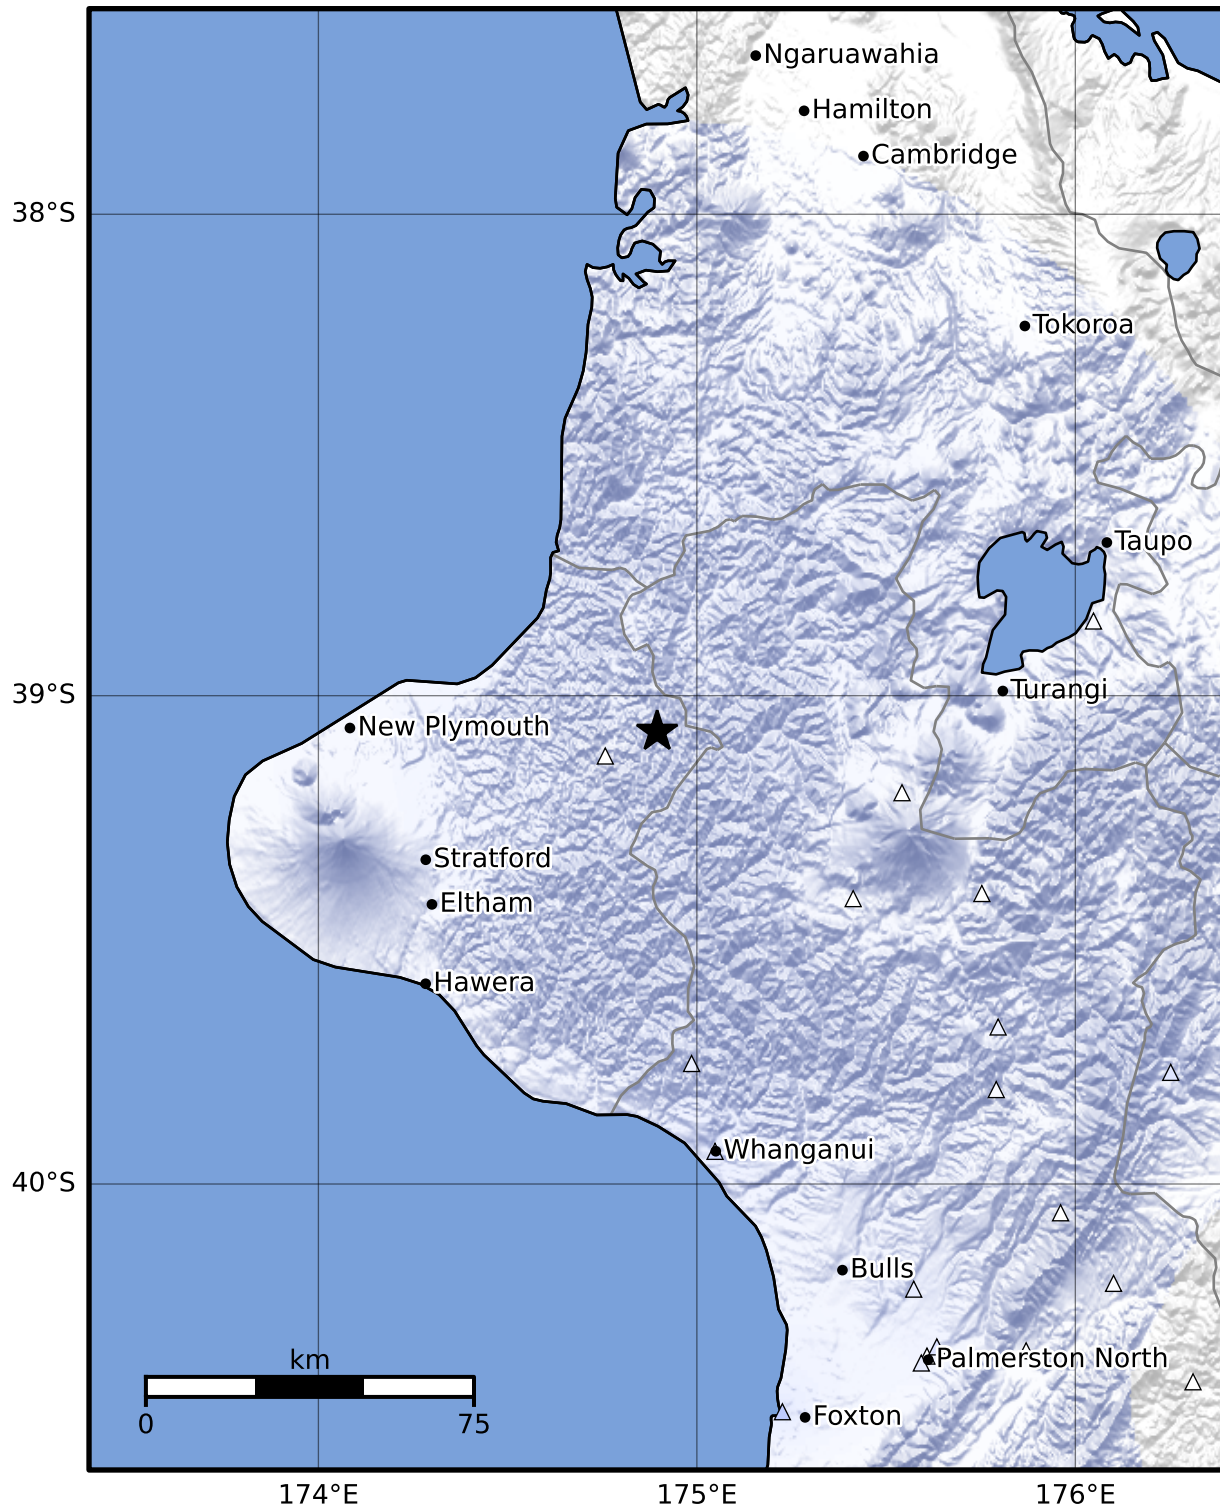

Macroseismic Intensity Map GNS Science
ShakeMap: King Country

Oct 03, 2024 18:14:32 UTC M3.5 S39.07 E174.90 Depth: 211.0km ID:2024p747999

SHAKING	Not felt	Weak	Light	Moderate	Strong	Very strong	Severe	Violent	Extreme
DAMAGE	None	None	None	Very light	Light	Moderate	Moderate/heavy	Heavy	Very heavy
PGA(%g)	<0.0464	0.29	1.63	5.16	12.5	22.4	40.2	72.2	>129
PGV(cm/s)	<0.0215	0.125	1.04	4.31	14.5	26.4	48.3	88.4	>162
INTENSITY	I	II-III	IV	V	VI	VII	VIII	IX	X+

Scale based on Moratalla et al.(2021) and Worden et al.(2012) Version 2: Processed 2024-10-03T18:26:08Z
 Δ Seismic Instrument ○ Reported Intensity ★ Epicenter