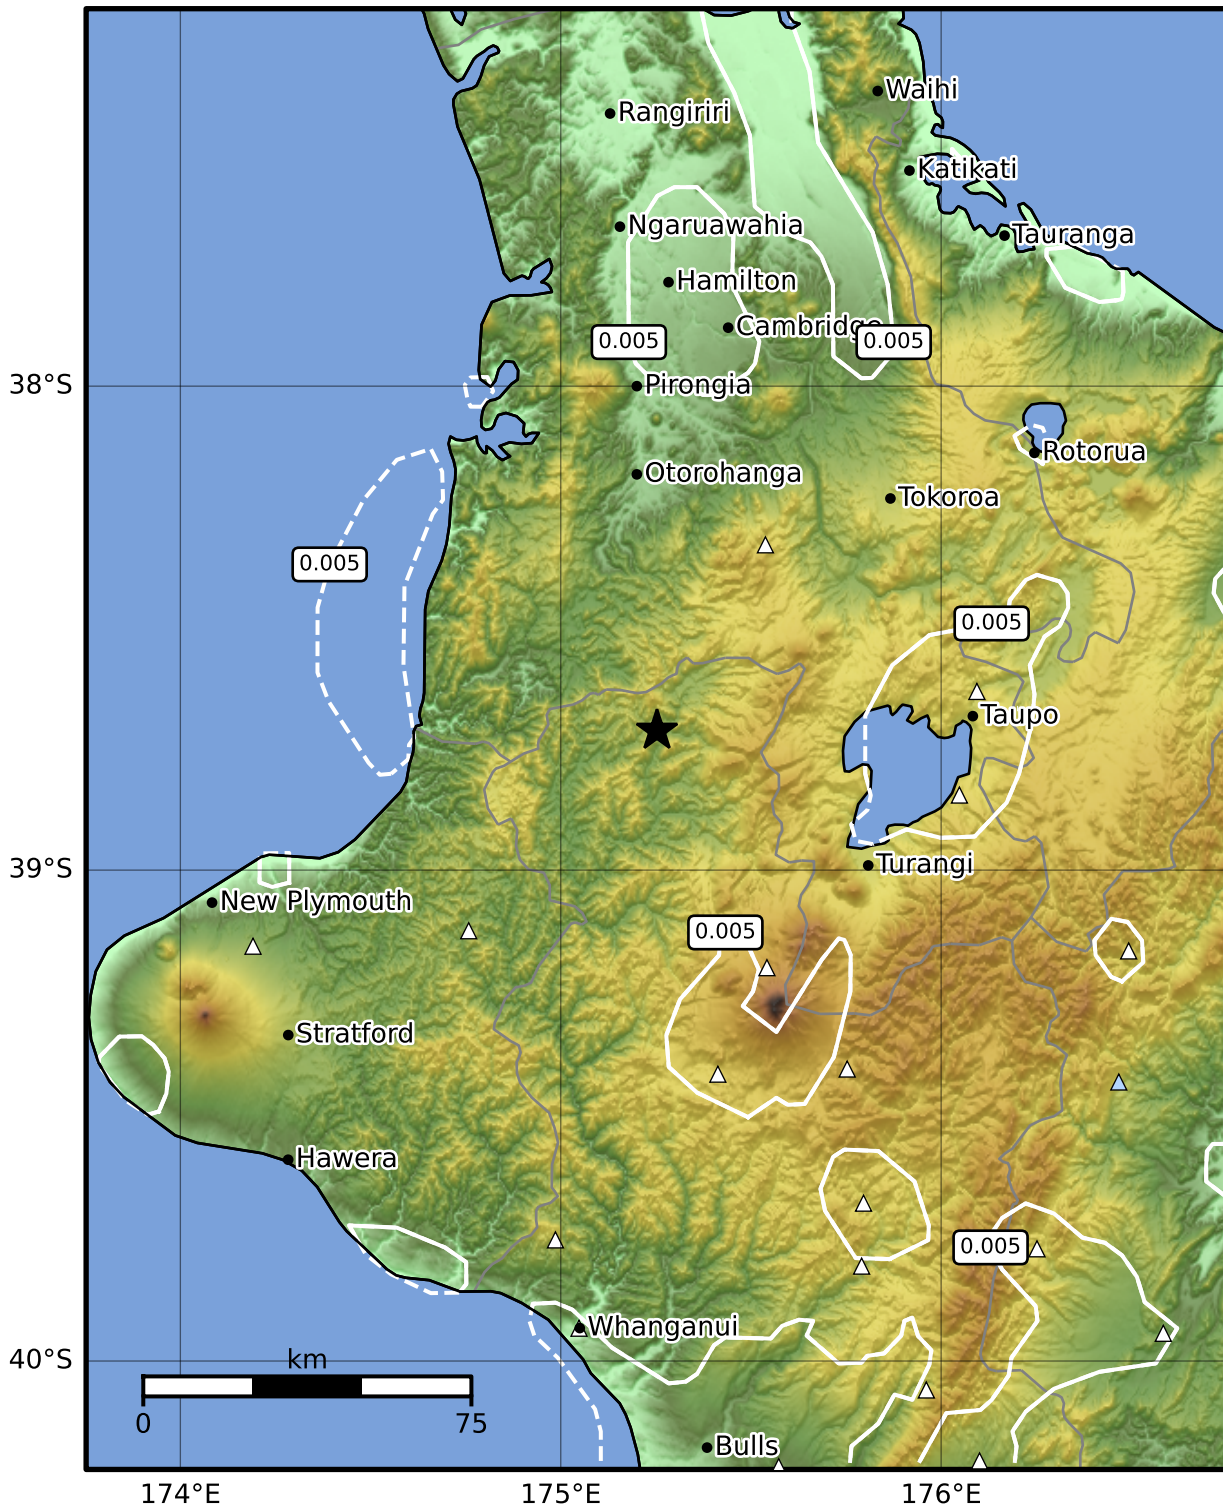

Peak Ground Velocity Map GNS Science
ShakeMap: King Country

Oct 04, 2024 00:43:01 UTC M3.7 S38.71 E175.25 Depth: 208.5km ID:2024p748727

PGV (cm/s)	0.1	0.2	0.5	1	2	5	10	20	50	100	200
------------	-----	-----	-----	---	---	---	----	----	----	-----	-----

Scale based on Moratalla et al.(2021) and Worden et al.(2012) Version 2: Processed 2024-10-04T00:54:36Z

△ Seismic Instrument ○ Reported Intensity ★ Epicenter