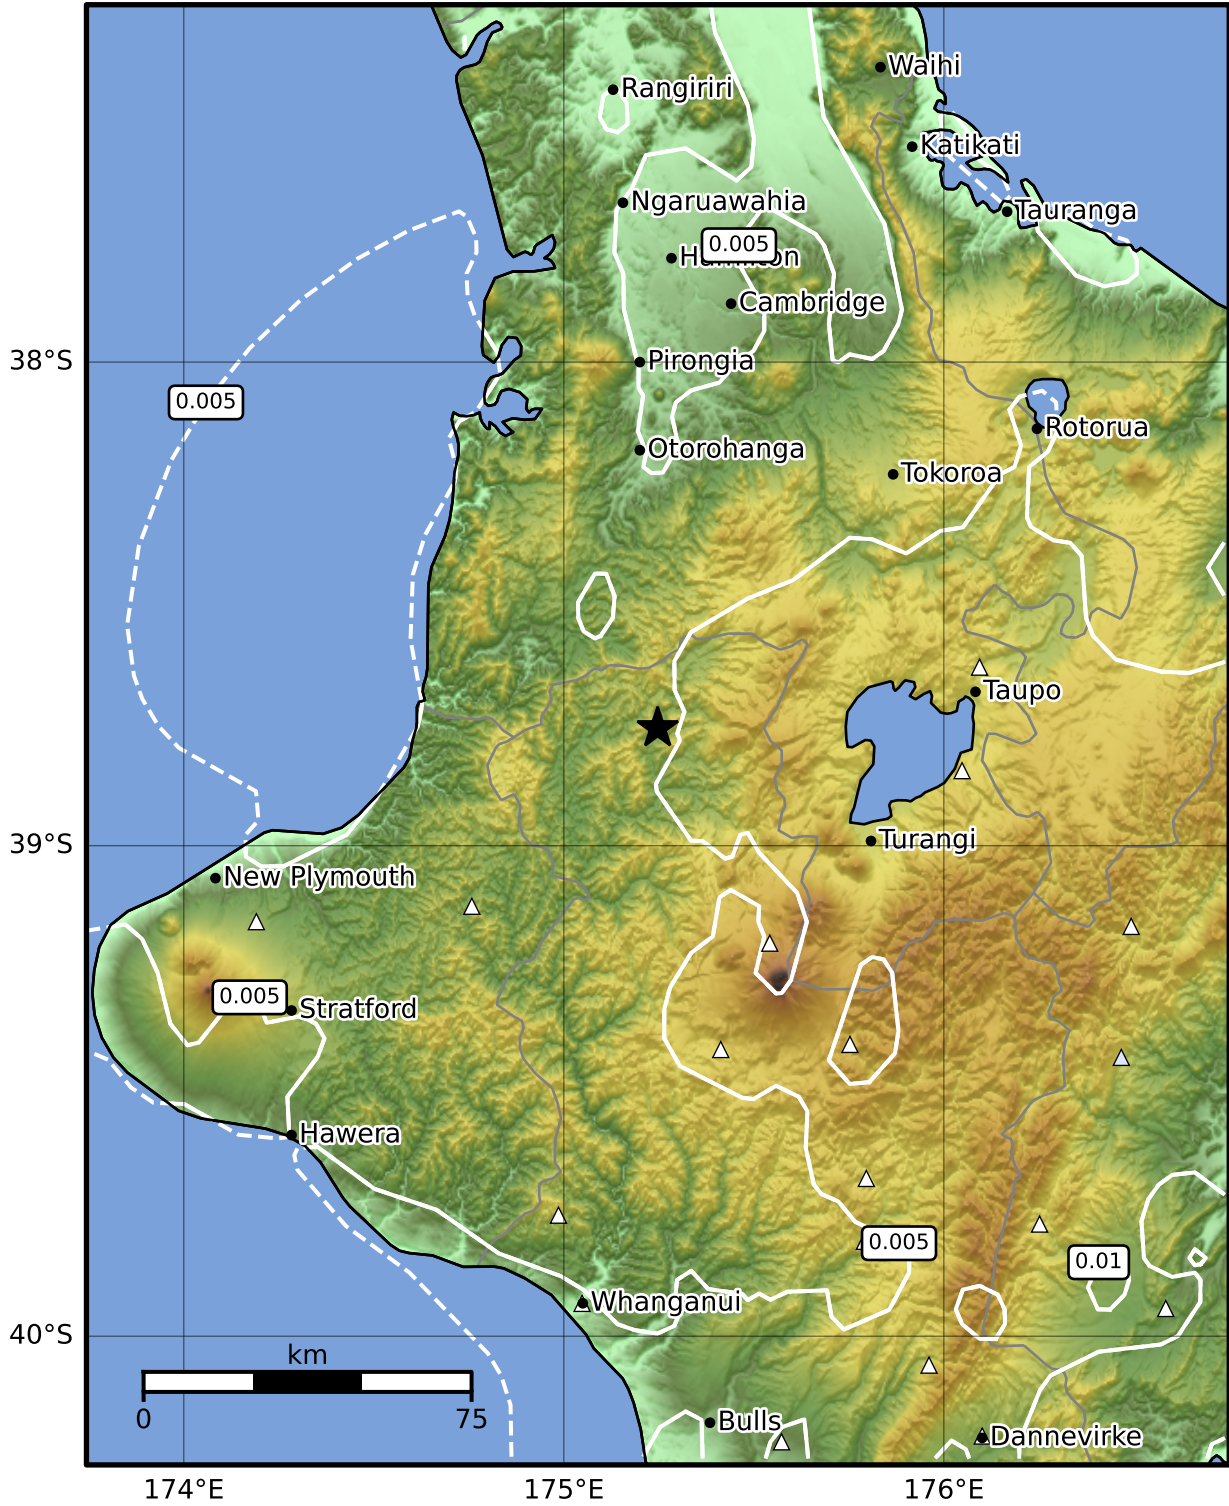

Peak Ground Velocity Map GNS Science
ShakeMap: King Country

Oct 04, 2024 00:43:00 UTC M3.8 S38.76 E175.25 Depth: 210.3km ID:2024p748727

PGV (cm/s)	0.1	0.2	0.5	1	2	5	10	20	50	100	200
------------	-----	-----	-----	---	---	---	----	----	----	-----	-----

Scale based on Moratalla et al.(2021) and Worden et al.(2012) Version 3: Processed 2024-10-04T01:01:53Z

△ Seismic Instrument ○ Reported Intensity ★ Epicenter