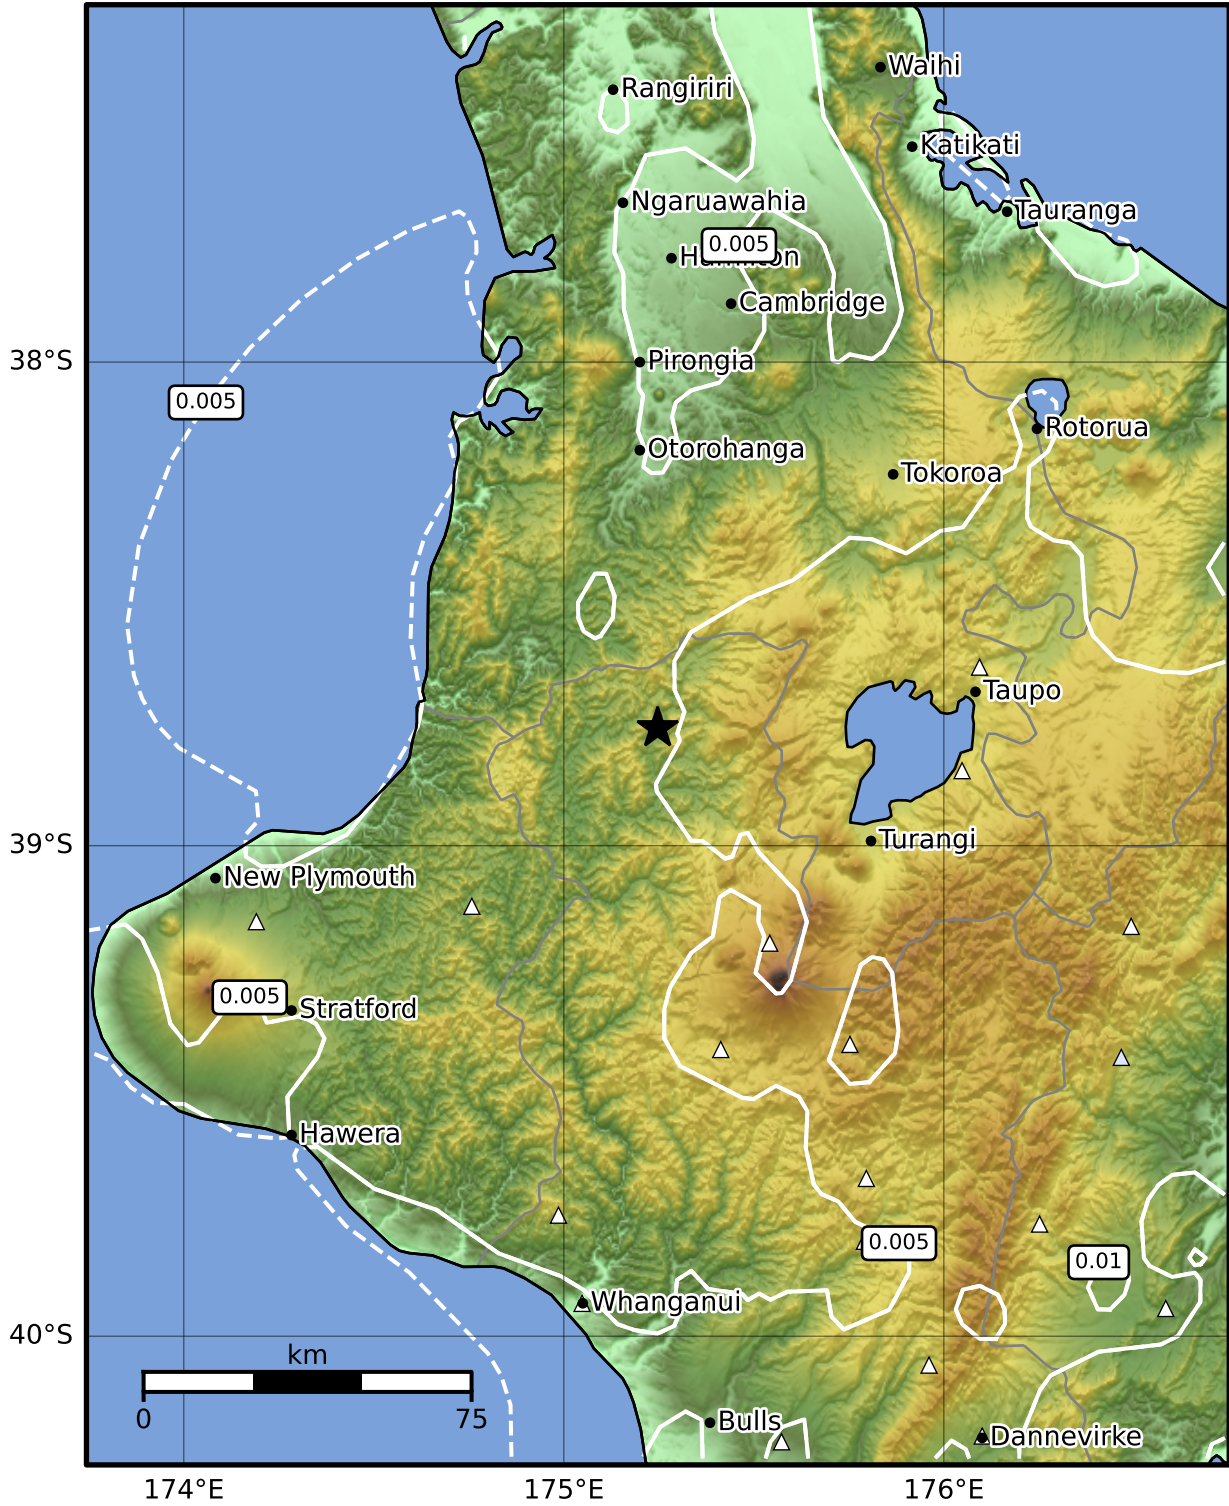

Peak Ground Velocity Map GNS Science
ShakeMap: King Country

Oct 04, 2024 00:43:00 UTC M3.8 S38.76 E175.25 Depth: 210.3km ID:2024p748727

PGV (cm/s)	0.1	0.2	0.5	1	2	5	10	20	50	100	200
------------	-----	-----	-----	---	---	---	----	----	----	-----	-----

Scale based on Moratalla et al.(2021) and Worden et al.(2012) Version 3: Processed 2024-10-04T01:04:58Z

△ Seismic Instrument ○ Reported Intensity ★ Epicenter