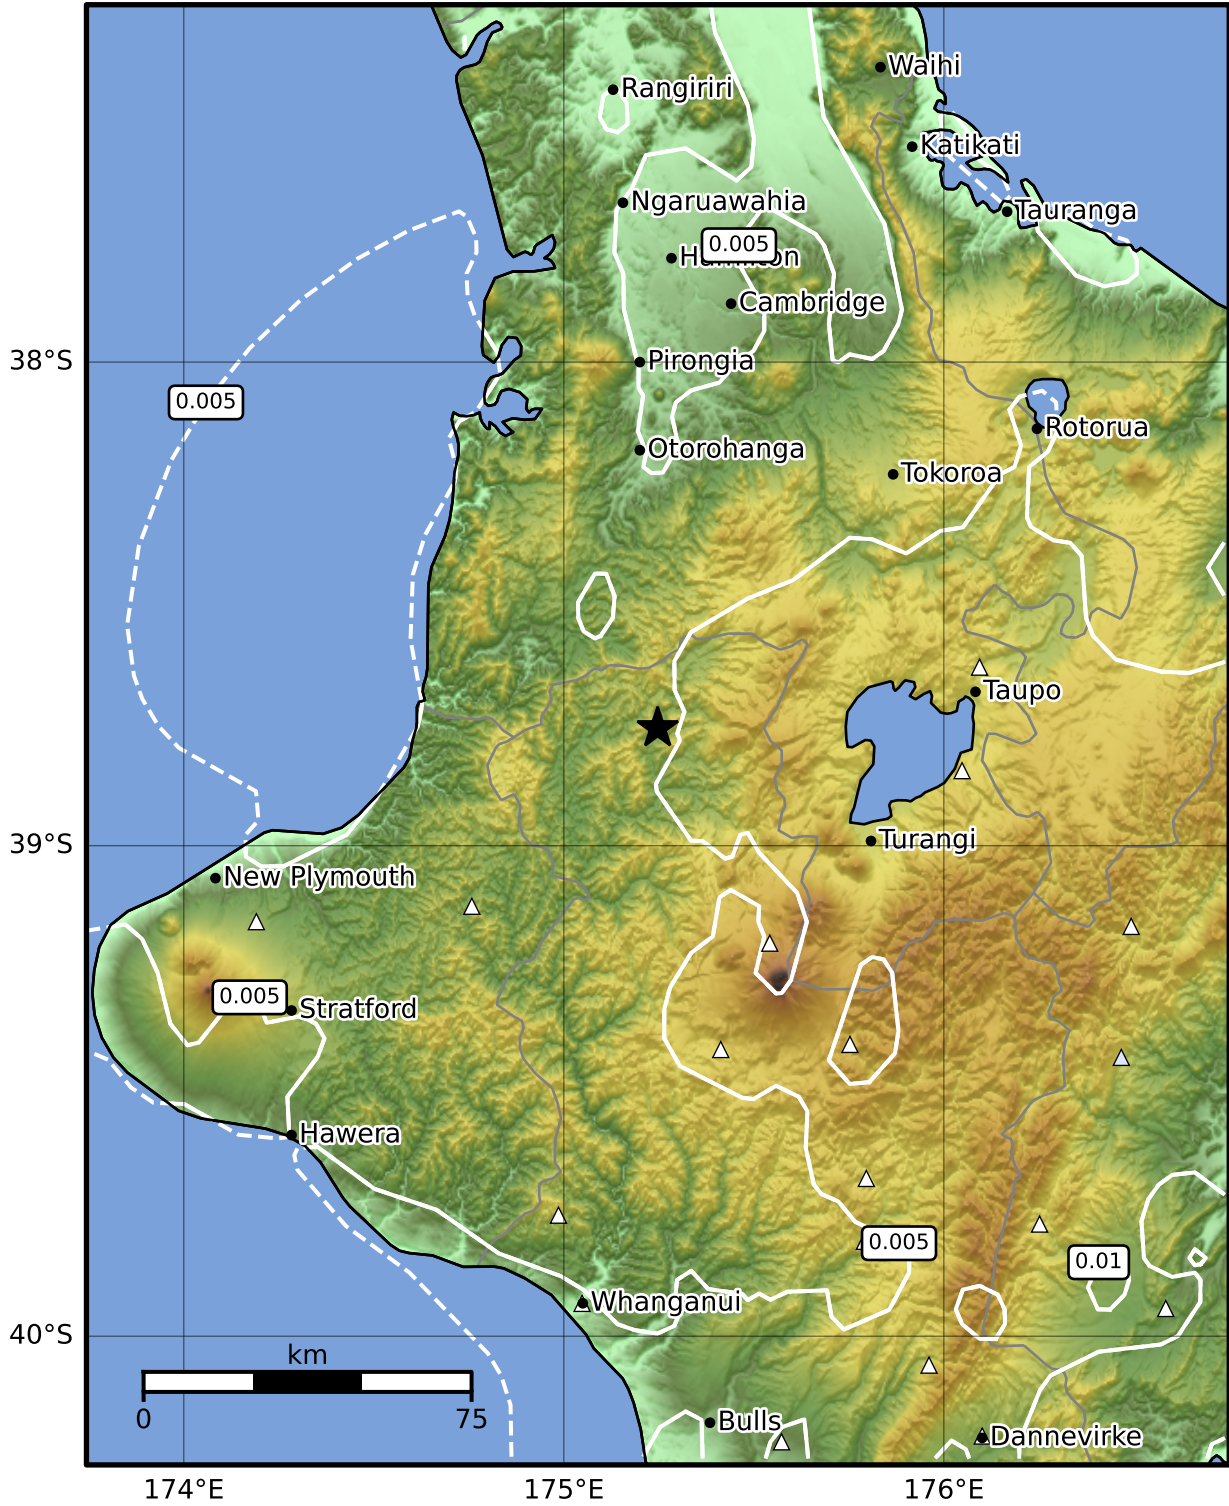

Peak Ground Velocity Map GNS Science
ShakeMap: King Country

Oct 04, 2024 00:43:00 UTC M3.8 S38.76 E175.25 Depth: 210.3km ID:2024p748727

PGV (cm/s)	0.1	0.2	0.5	1	2	5	10	20	50	100	200
------------	-----	-----	-----	---	---	---	----	----	----	-----	-----

Scale based on Moratalla et al.(2021) and Worden et al.(2012) Version 4: Processed 2024-10-04T01:14:56Z

△ Seismic Instrument ○ Reported Intensity ★ Epicenter