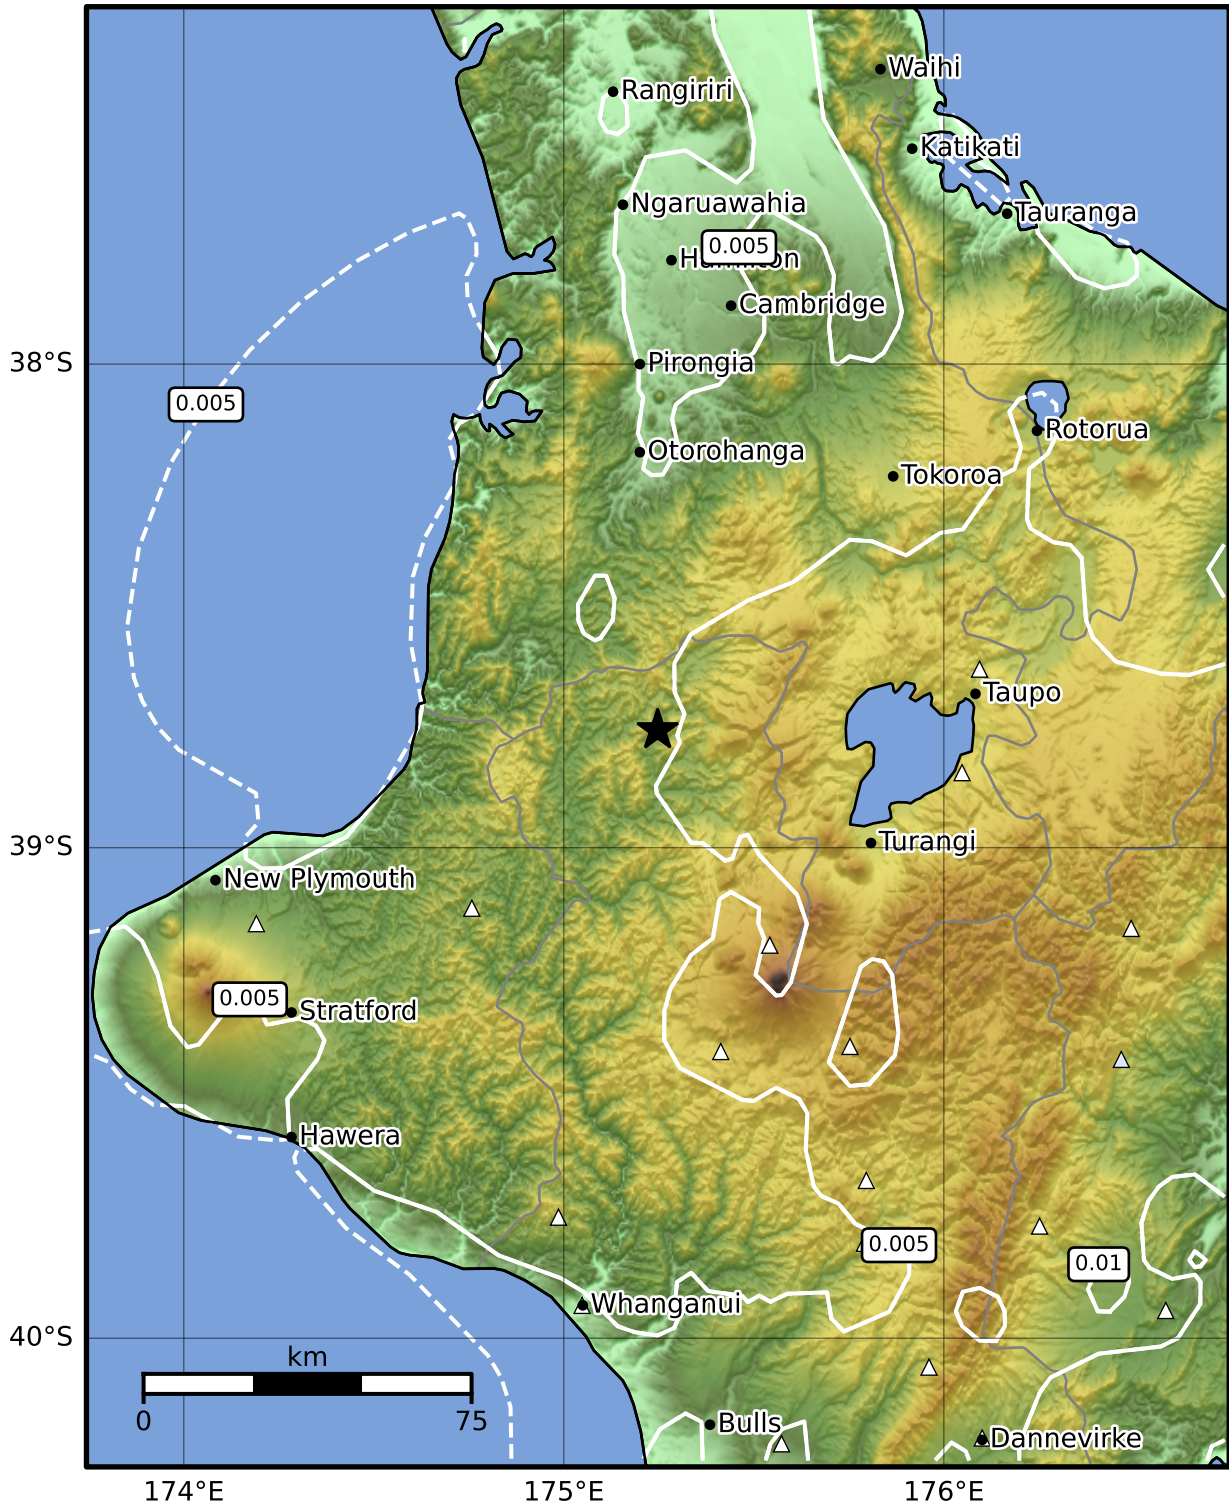

Peak Ground Velocity Map GNS Science
ShakeMap: King Country

Oct 04, 2024 00:43:00 UTC M3.8 S38.76 E175.25 Depth: 210.3km ID:2024p748727

PGV (cm/s)	0.1	0.2	0.5	1	2	5	10	20	50	100	200
------------	-----	-----	-----	---	---	---	----	----	----	-----	-----

Scale based on Moratalla et al.(2021) and Worden et al.(2012) Version 5: Processed 2024-10-04T01:44:55Z

△ Seismic Instrument ○ Reported Intensity ★ Epicenter