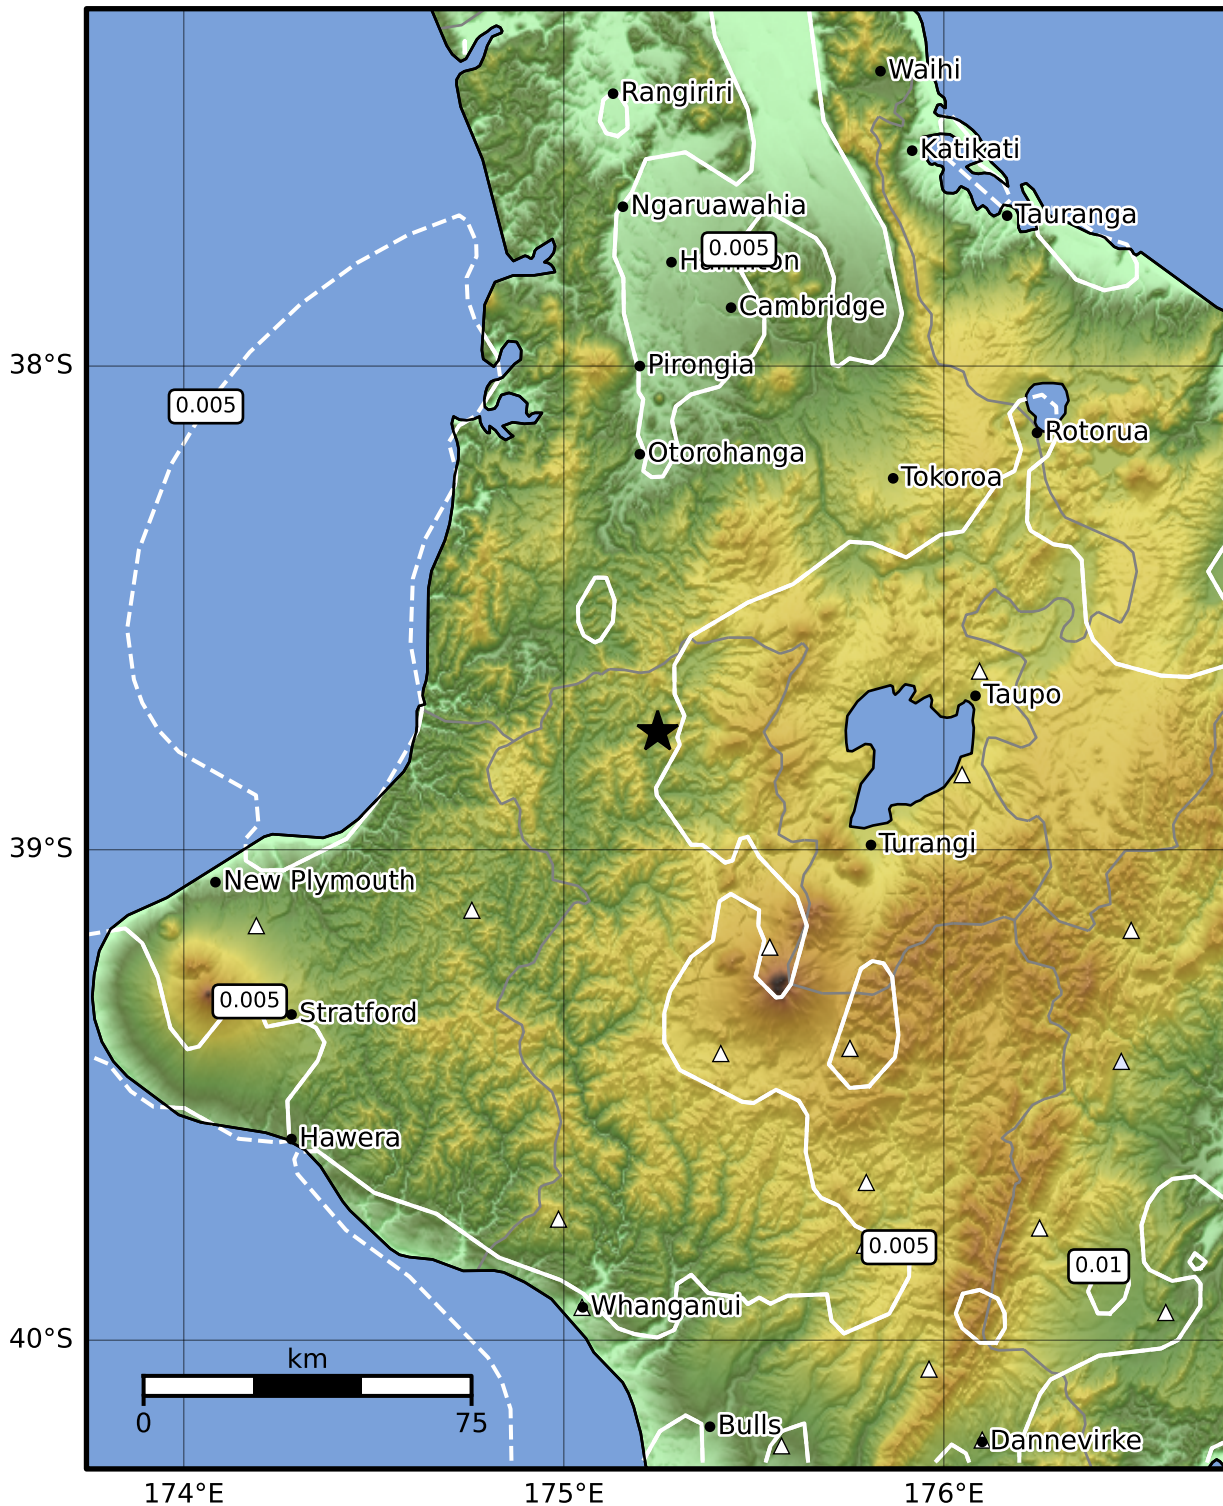

Peak Ground Velocity Map GNS Science
ShakeMap: King Country

Oct 04, 2024 00:43:00 UTC M3.8 S38.76 E175.25 Depth: 210.3km ID:2024p748727

PGV (cm/s)	0.1	0.2	0.5	1	2	5	10	20	50	100	200
------------	-----	-----	-----	---	---	---	----	----	----	-----	-----

Scale based on Moratalla et al.(2021) and Worden et al.(2012) Version 7: Processed 2024-10-04T03:44:56Z

△ Seismic Instrument ○ Reported Intensity ★ Epicenter

Te Whakaahuatanga Tere o ngā Rū Whenua me ngā Parawhenua
R-CET Rapid Characterisation of Earthquakes and Tsunamis
A GNS Science Led Research Programme