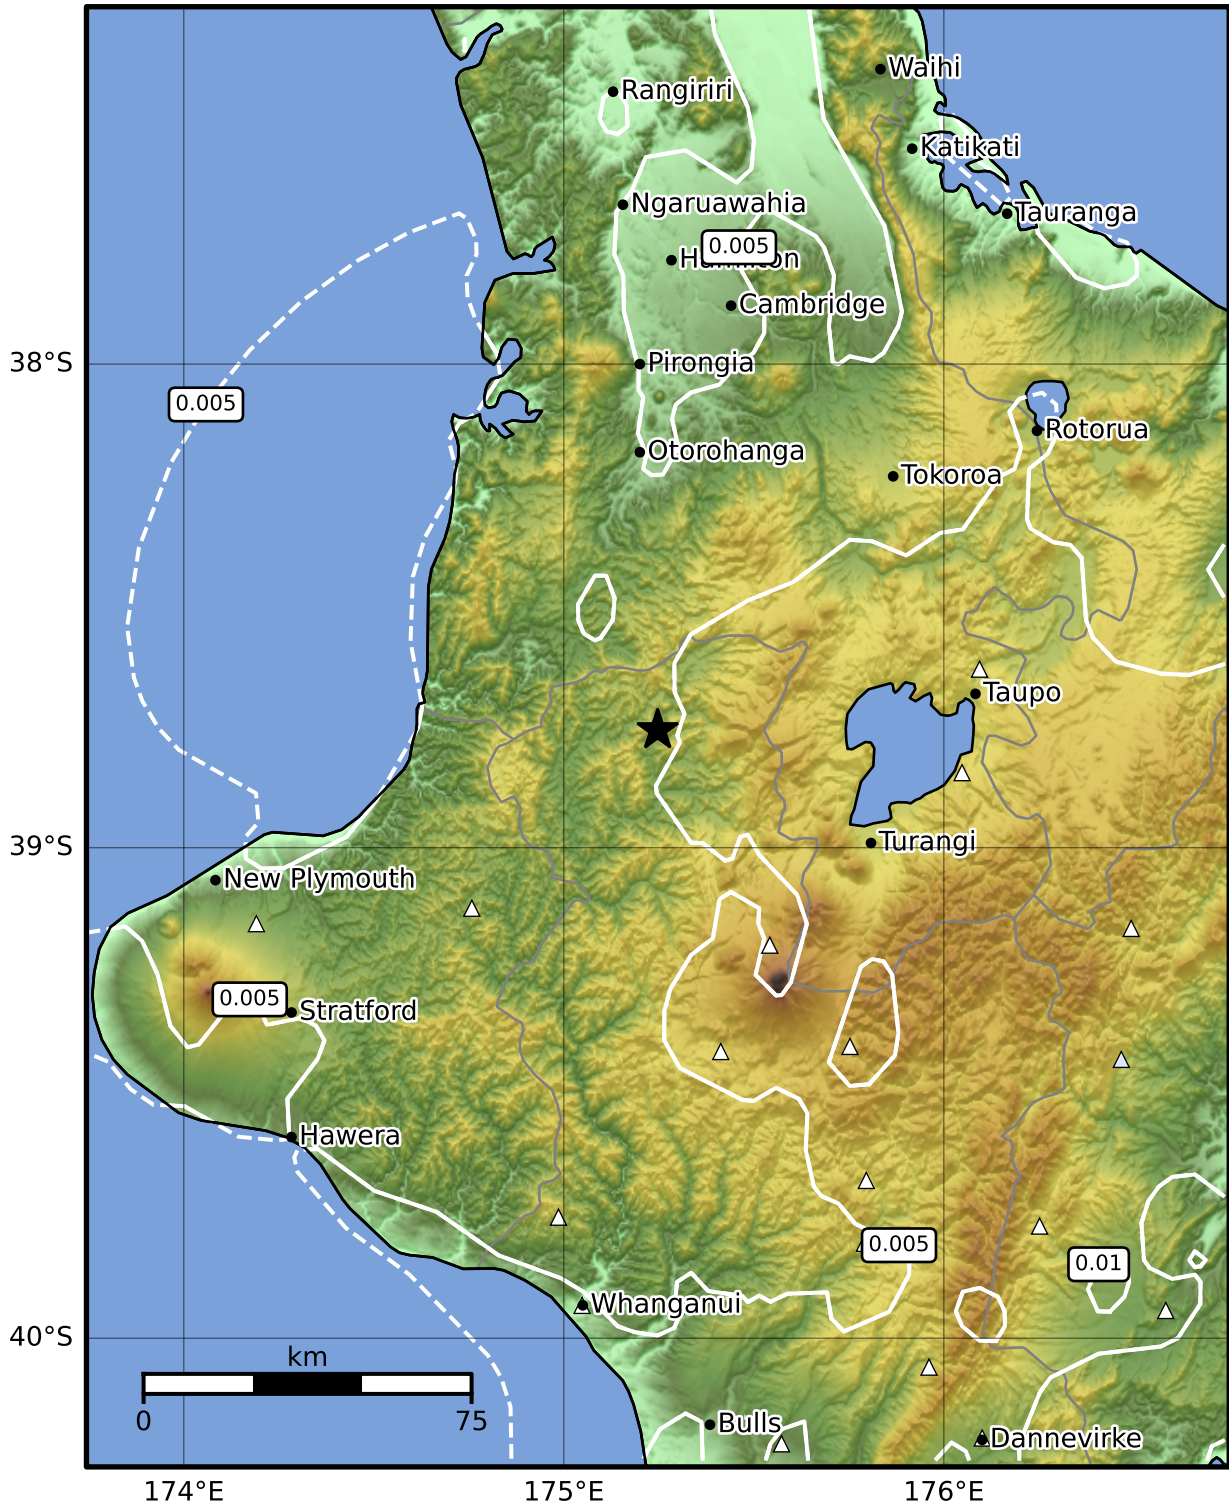

Peak Ground Velocity Map GNS Science
ShakeMap: King Country

Oct 04, 2024 00:43:00 UTC M3.8 S38.76 E175.25 Depth: 210.3km ID:2024p748727

PGV (cm/s)	0.1	0.2	0.5	1	2	5	10	20	50	100	200
------------	-----	-----	-----	---	---	---	----	----	----	-----	-----

Scale based on Moratalla et al.(2021) and Worden et al.(2012) Version 9: Processed 2024-10-05T00:45:21Z

△ Seismic Instrument ○ Reported Intensity ★ Epicenter