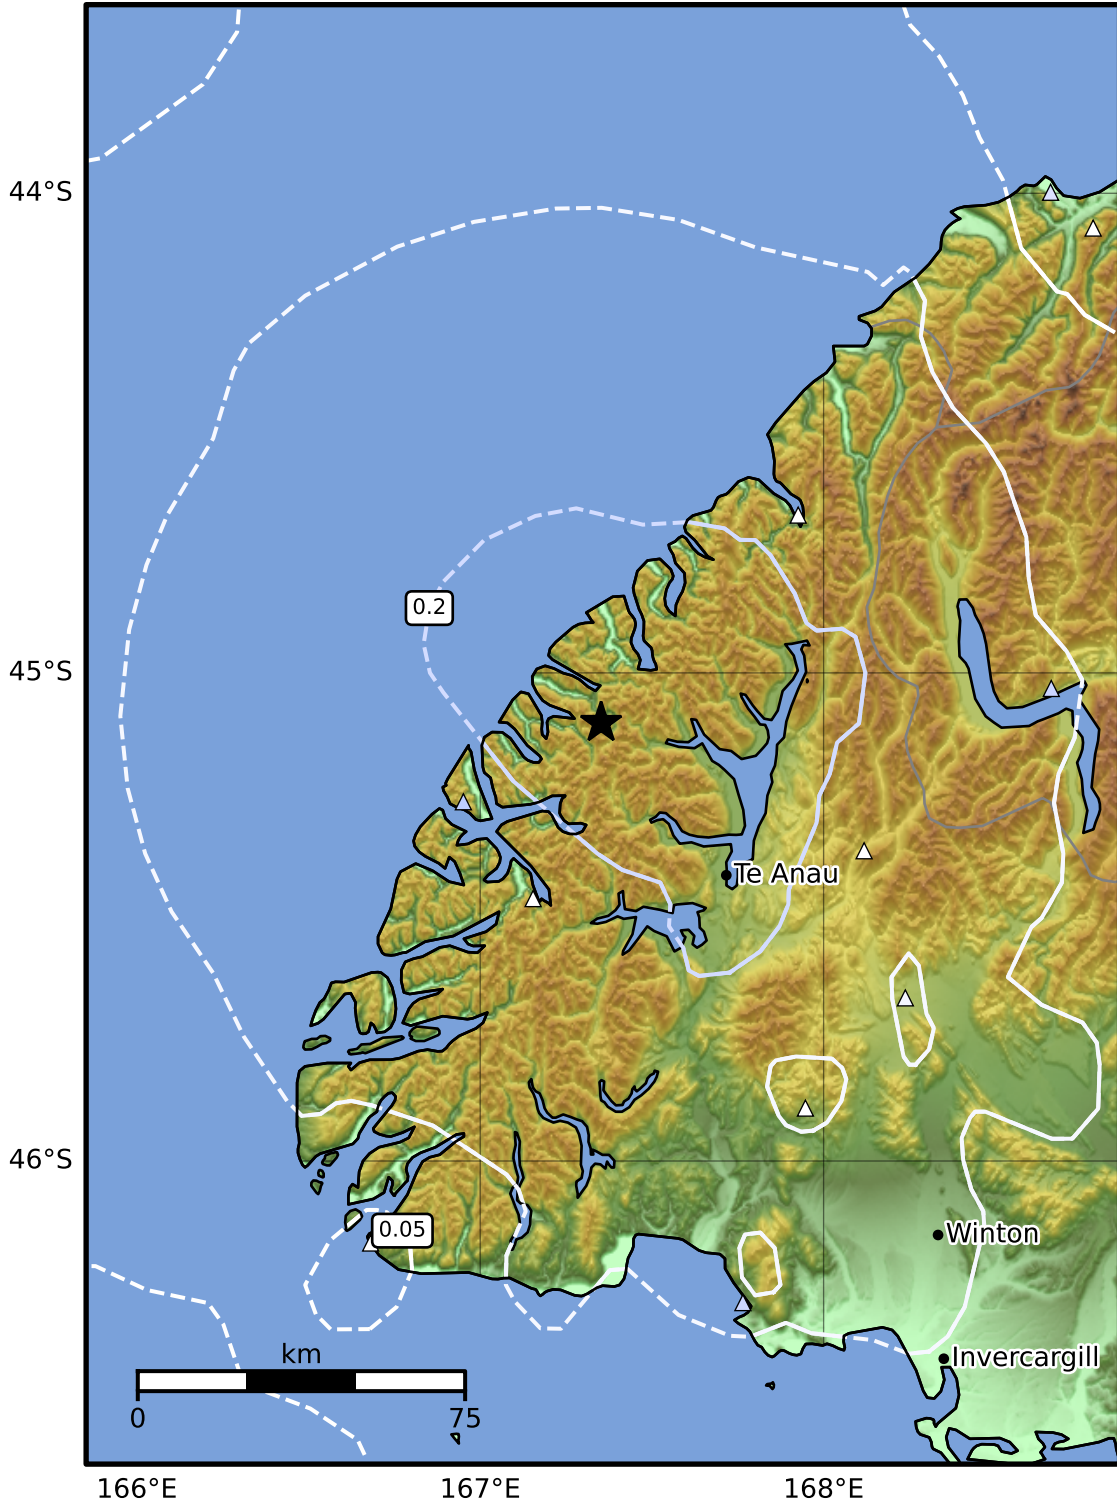

0.3 Second Peak Spectral Acceleration Map GNS Science
 ShakeMap: Fiordland

Oct 10, 2024 05:23:10 UTC M3.4 S45.10 E167.35 Depth: 102.6km ID:2024p765471

SA(0.3) (%g)	0.1	0.2	0.5	1	2	5	10	20	50	100	200
--------------	-----	-----	-----	---	---	---	----	----	----	-----	-----

Scale based on Moratalla et al.(2021) and Worden et al.(2012) Version 1: Processed 2024-10-10T05:35:19Z

△ Seismic Instrument ○ Reported Intensity ★ Epicenter