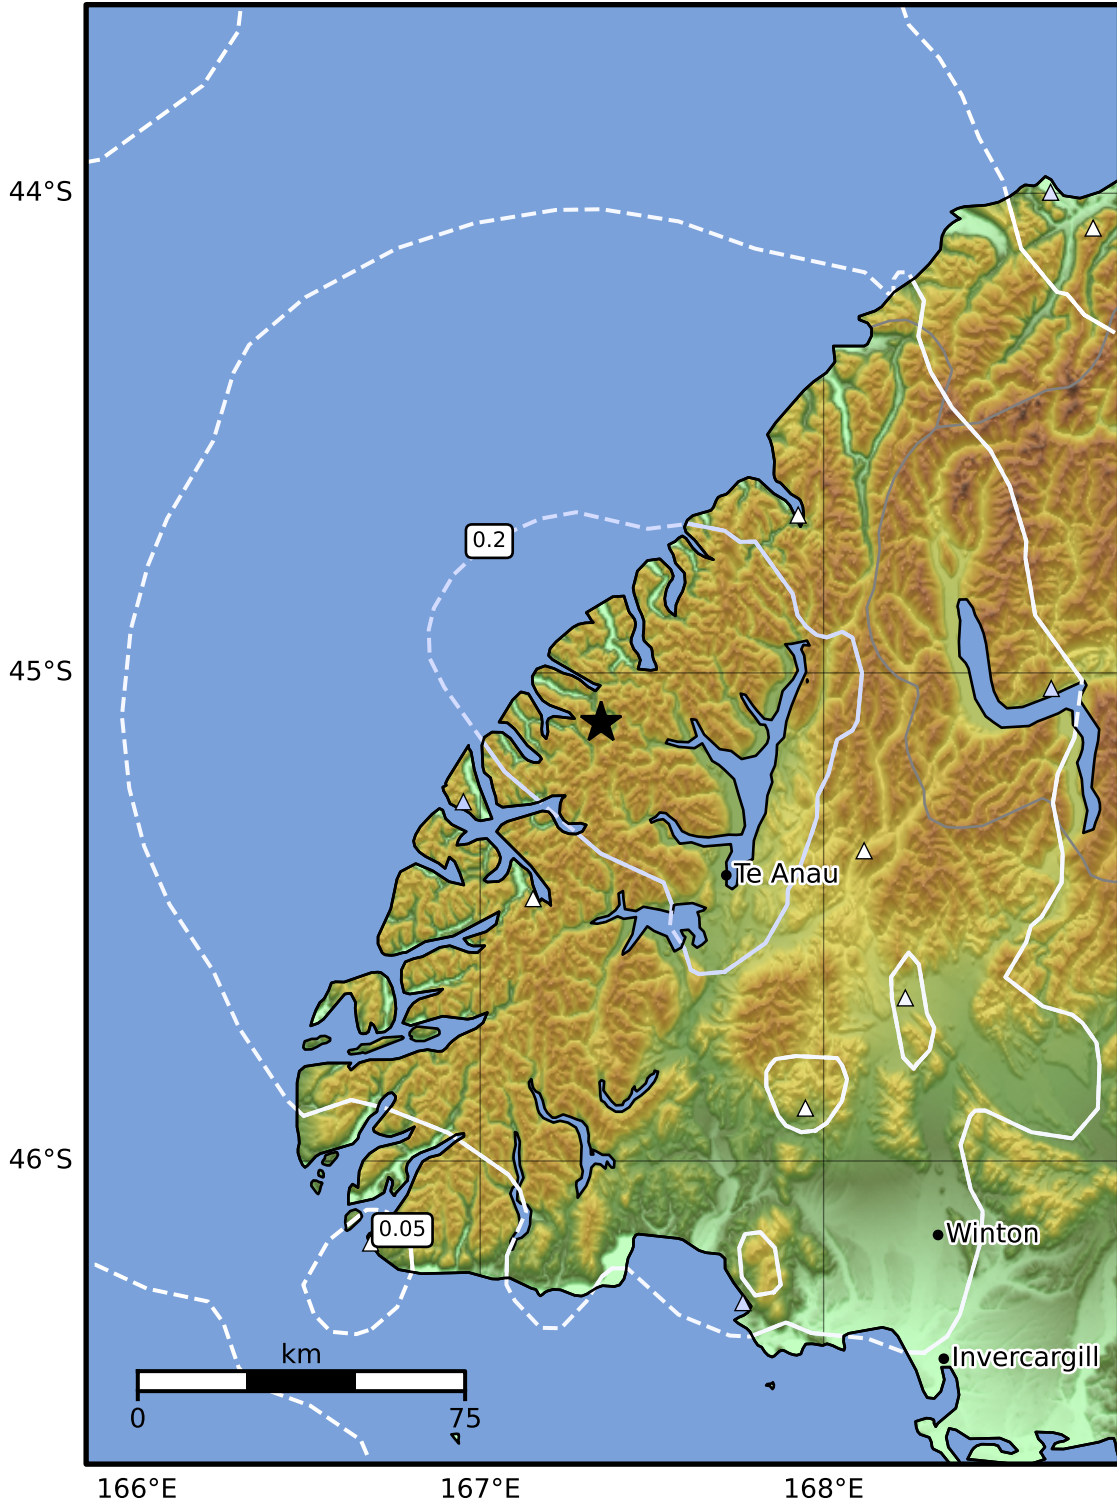

0.3 Second Peak Spectral Acceleration Map GNS Science
ShakeMap: Fiordland

Oct 10, 2024 05:23:10 UTC M3.4 S45.10 E167.35 Depth: 102.6km ID:2024p765471

SA(0.3) (%g)	0.1	0.2	0.5	1	2	5	10	20	50	100	200
--------------	-----	-----	-----	---	---	---	----	----	----	-----	-----

Scale based on Moratalla et al.(2021) and Worden et al.(2012) Version 2: Processed 2024-10-10T05:44:41Z

△ Seismic Instrument ○ Reported Intensity ★ Epicenter