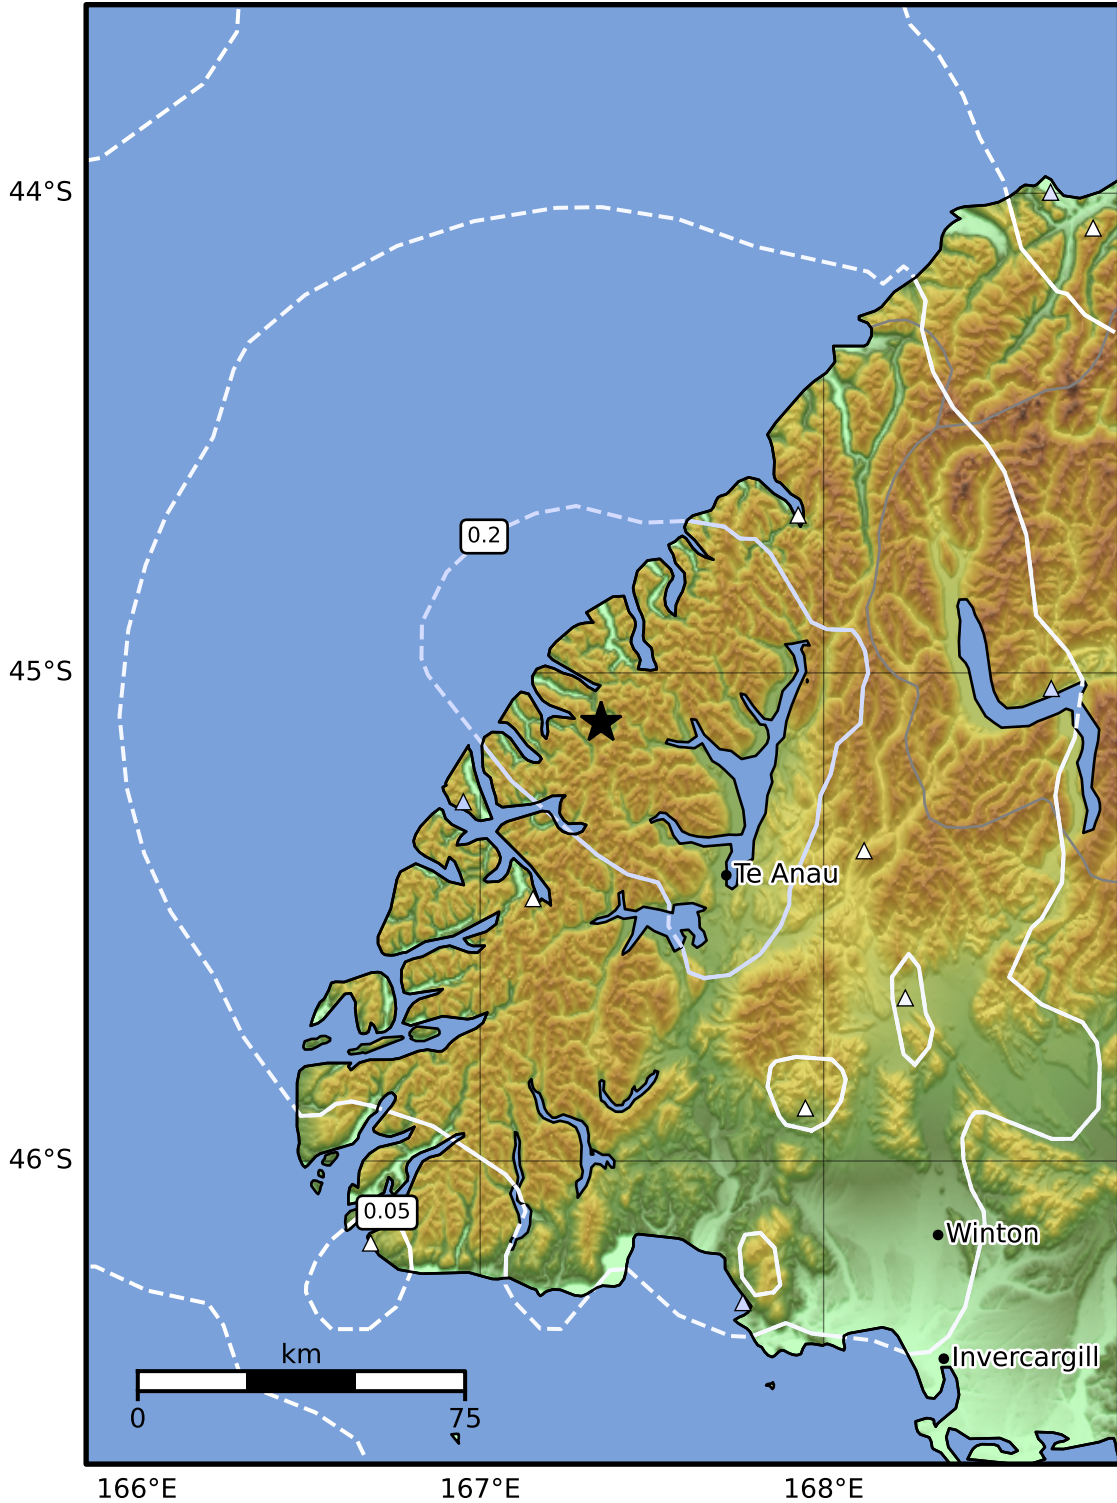

0.3 Second Peak Spectral Acceleration Map GNS Science
 ShakeMap: Fiordland

Oct 10, 2024 05:23:10 UTC M3.4 S45.10 E167.35 Depth: 102.6km ID:2024p765471

SA(0.3) (%g)	0.1	0.2	0.5	1	2	5	10	20	50	100	200
--------------	-----	-----	-----	---	---	---	----	----	----	-----	-----

Scale based on Moratalla et al.(2021) and Worden et al.(2012) Version 3: Processed 2024-10-10T05:54:35Z

△ Seismic Instrument ○ Reported Intensity ★ Epicenter