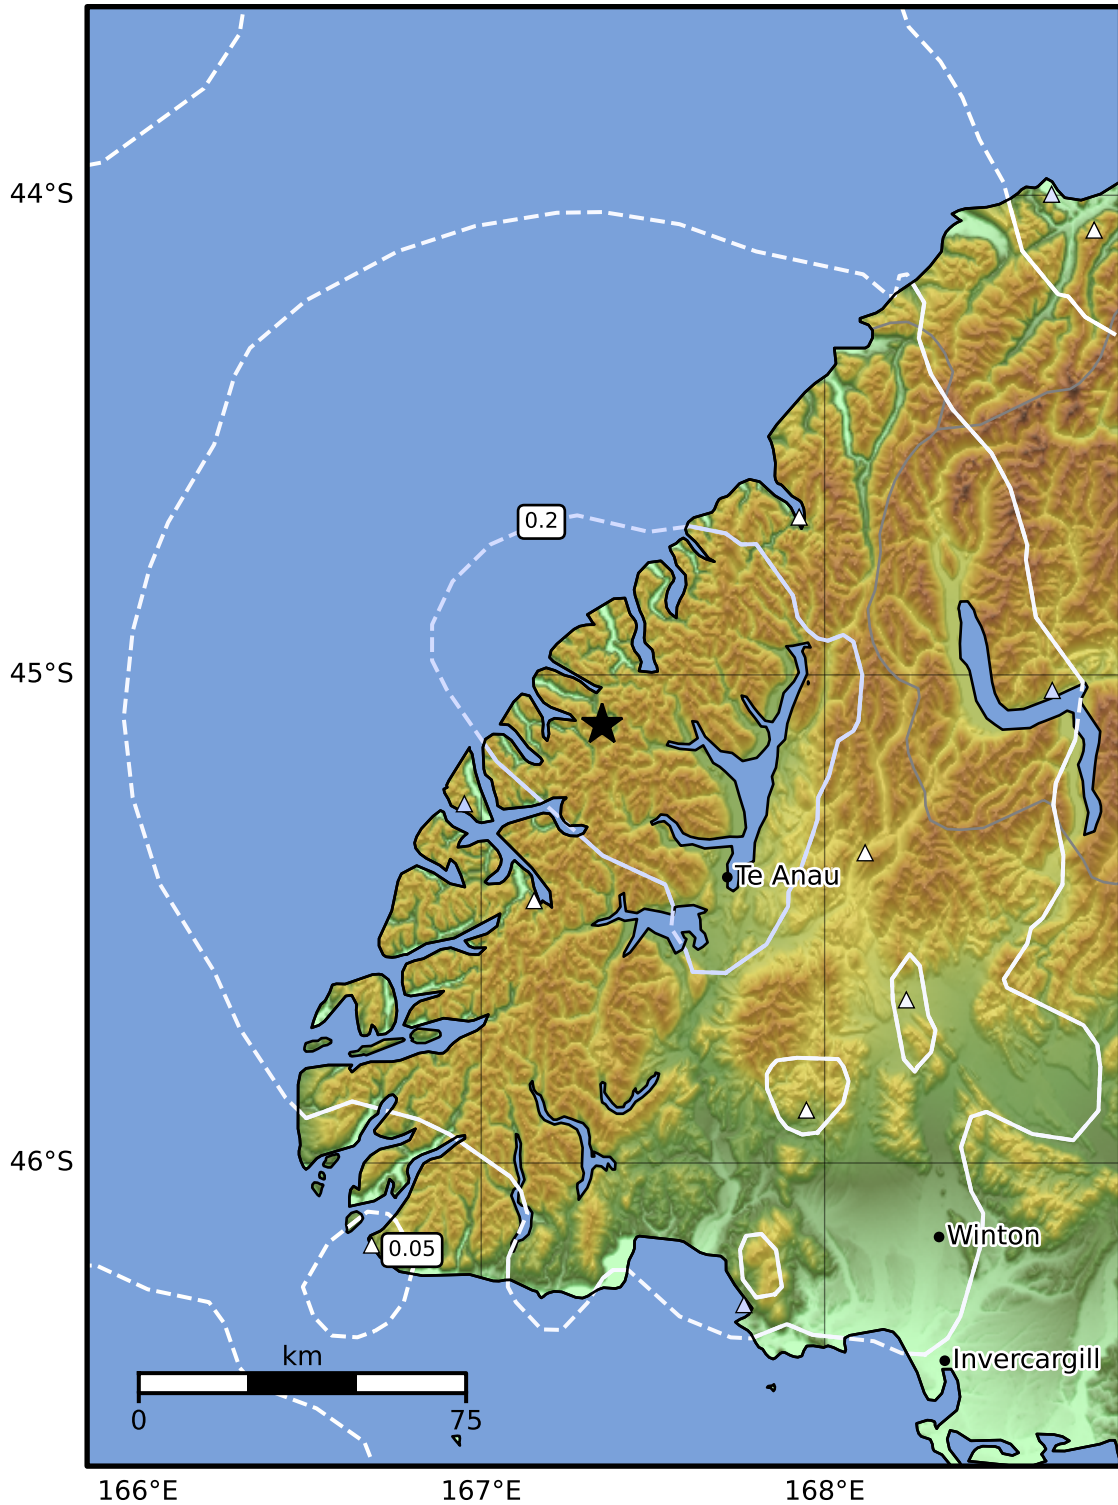

0.3 Second Peak Spectral Acceleration Map GNS Science
ShakeMap: Fiordland

Oct 10, 2024 05:23:10 UTC M3.4 S45.10 E167.35 Depth: 102.6km ID:2024p765471

SA(0.3) (%g)	0.1	0.2	0.5	1	2	5	10	20	50	100	200
--------------	-----	-----	-----	---	---	---	----	----	----	-----	-----