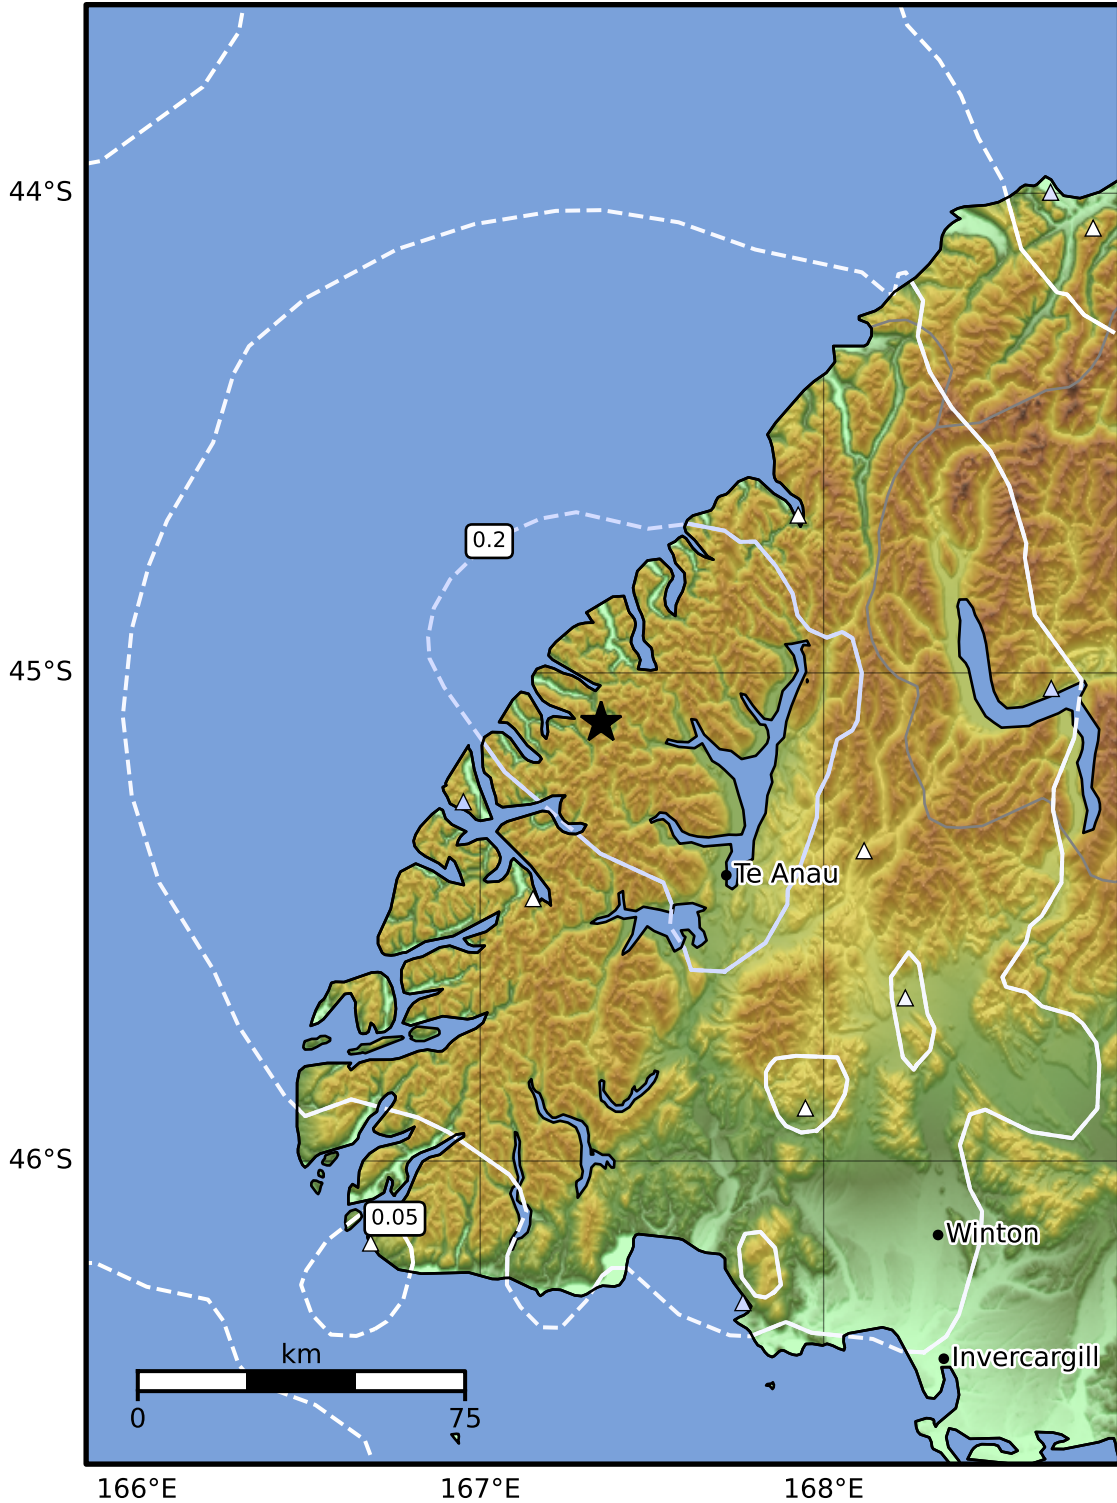

0.3 Second Peak Spectral Acceleration Map GNS Science
ShakeMap: Fiordland

Oct 10, 2024 05:23:10 UTC M3.4 S45.10 E167.35 Depth: 102.6km ID:2024p765471

SA(0.3) (%g)	0.1	0.2	0.5	1	2	5	10	20	50	100	200
--------------	-----	-----	-----	---	---	---	----	----	----	-----	-----

Scale based on Moratalla et al.(2021) and Worden et al.(2012) Version 5: Processed 2024-10-10T07:24:32Z

△ Seismic Instrument ○ Reported Intensity ★ Epicenter