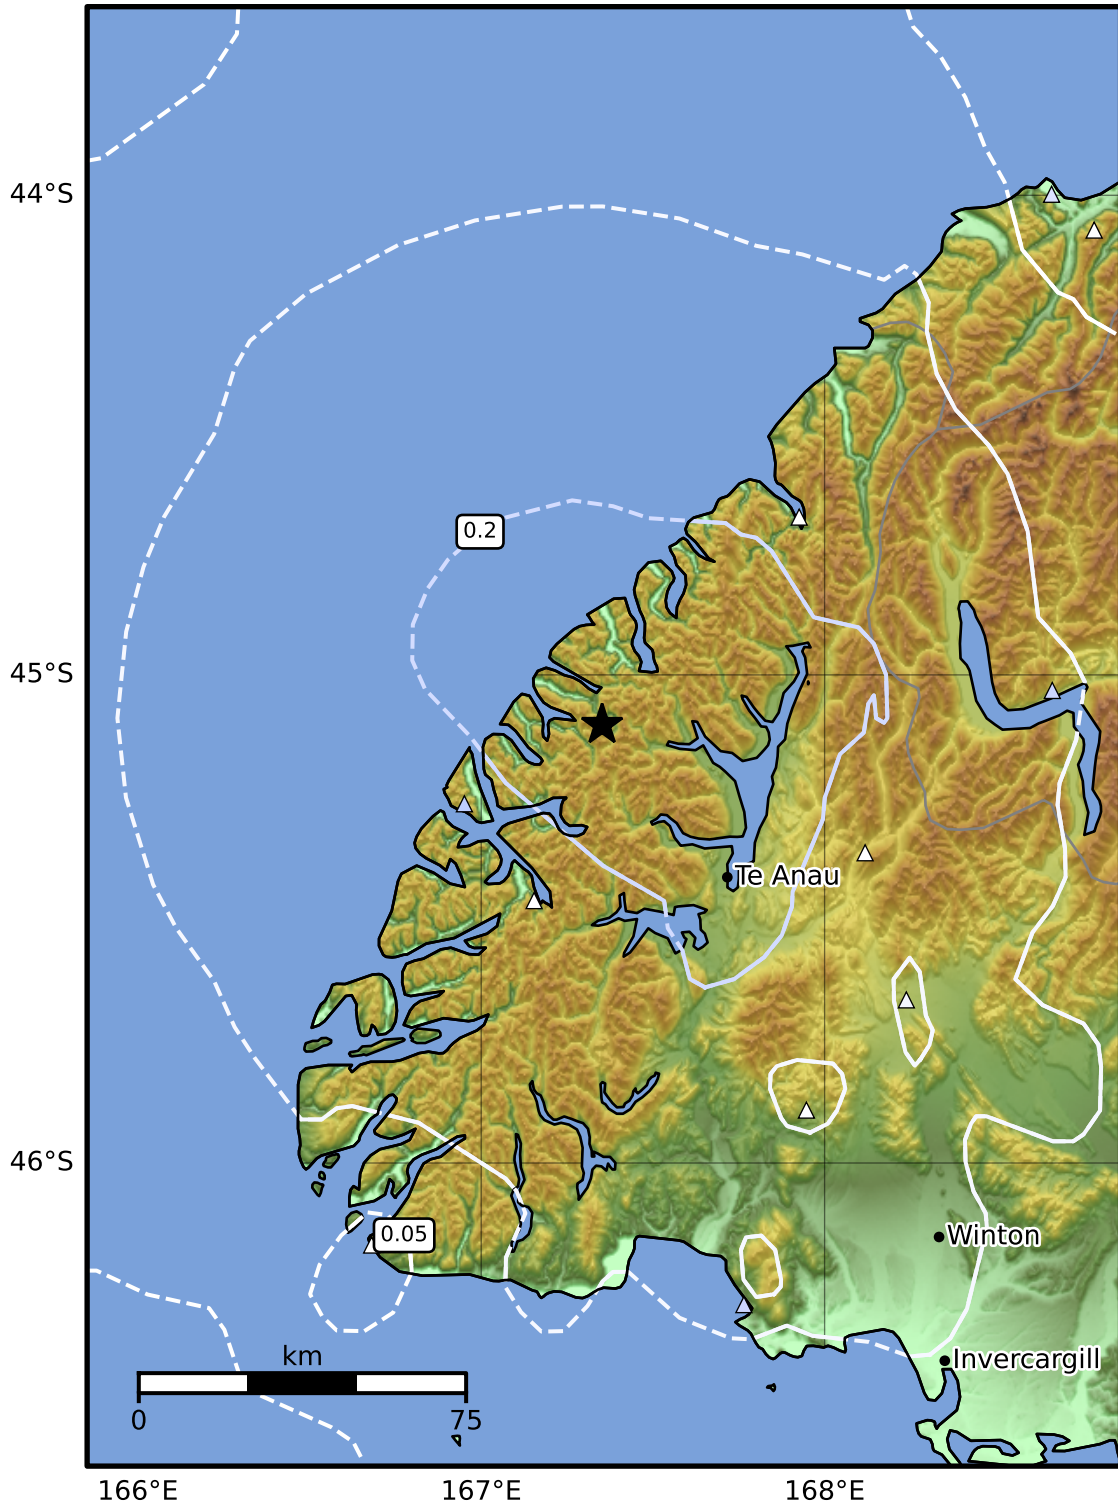

0.3 Second Peak Spectral Acceleration Map GNS Science
 ShakeMap: Fiordland

Oct 10, 2024 05:23:10 UTC M3.4 S45.10 E167.35 Depth: 102.6km ID:2024p765471

SA(0.3) (%g)	0.1	0.2	0.5	1	2	5	10	20	50	100	200
--------------	-----	-----	-----	---	---	---	----	----	----	-----	-----

Scale based on Moratalla et al.(2021) and Worden et al.(2012) Version 6: Processed 2024-10-10T08:24:32Z

△ Seismic Instrument ○ Reported Intensity ★ Epicenter