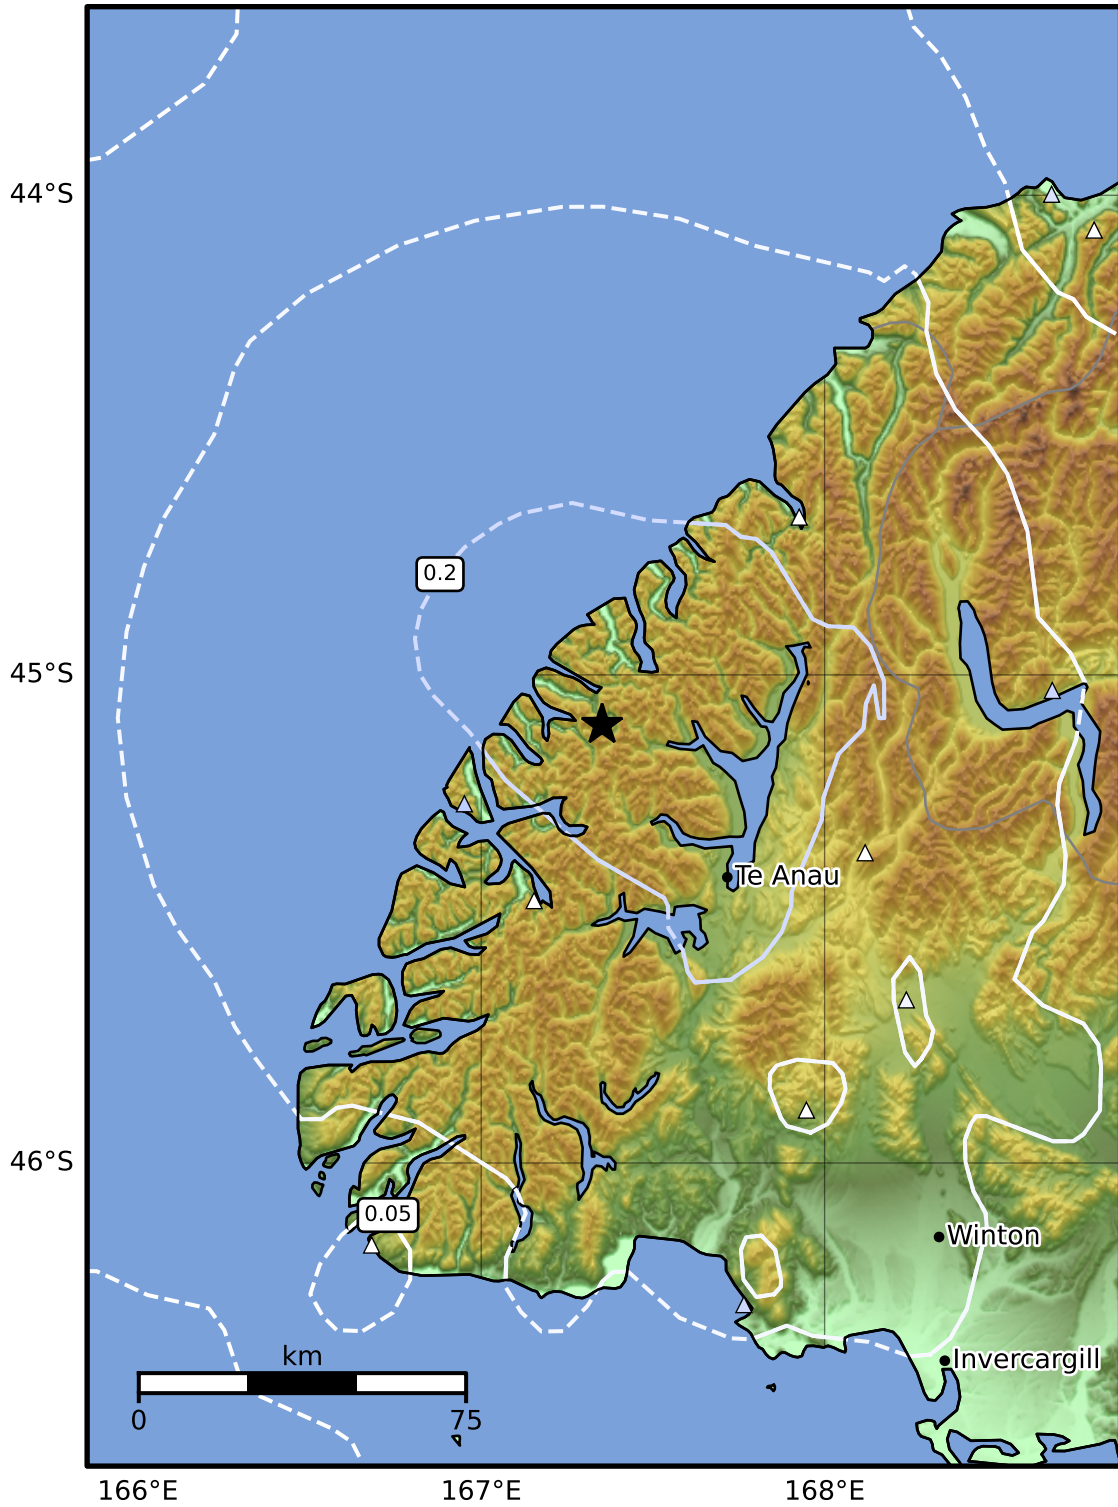

0.3 Second Peak Spectral Acceleration Map GNS Science  
ShakeMap: Fiordland

Oct 10, 2024 05:23:10 UTC M3.4 S45.10 E167.35 Depth: 102.6km ID:2024p765471

SA(0.3) (%g)	0.1	0.2	0.5	1	2	5	10	20	50	100	200
--------------	-----	-----	-----	---	---	---	----	----	----	-----	-----

Scale based on Moratalla et al.(2021) and Worden et al.(2012) Version 7: Processed 2024-10-10T11:24:31Z

△ Seismic Instrument ○ Reported Intensity ★ Epicenter