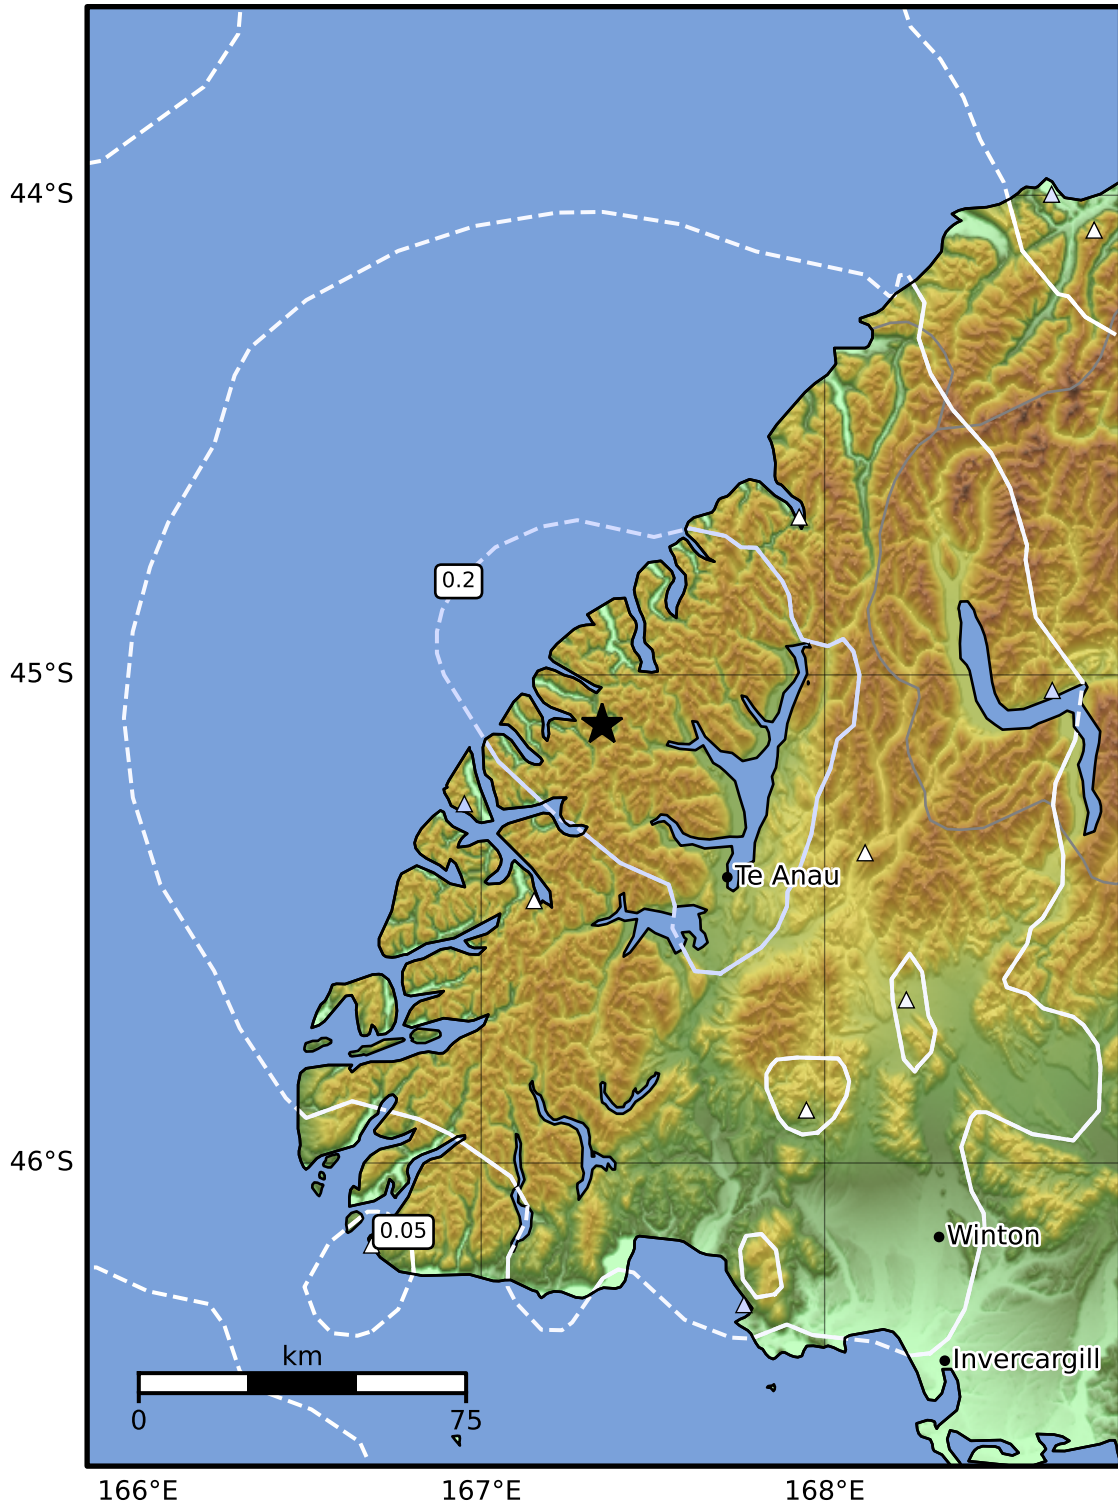

0.3 Second Peak Spectral Acceleration Map GNS Science  
ShakeMap: Fiordland

Oct 10, 2024 05:23:10 UTC M3.4 S45.10 E167.35 Depth: 102.6km ID:2024p765471

SA(0.3) (%g)	0.1	0.2	0.5	1	2	5	10	20	50	100	200
--------------	-----	-----	-----	---	---	---	----	----	----	-----	-----