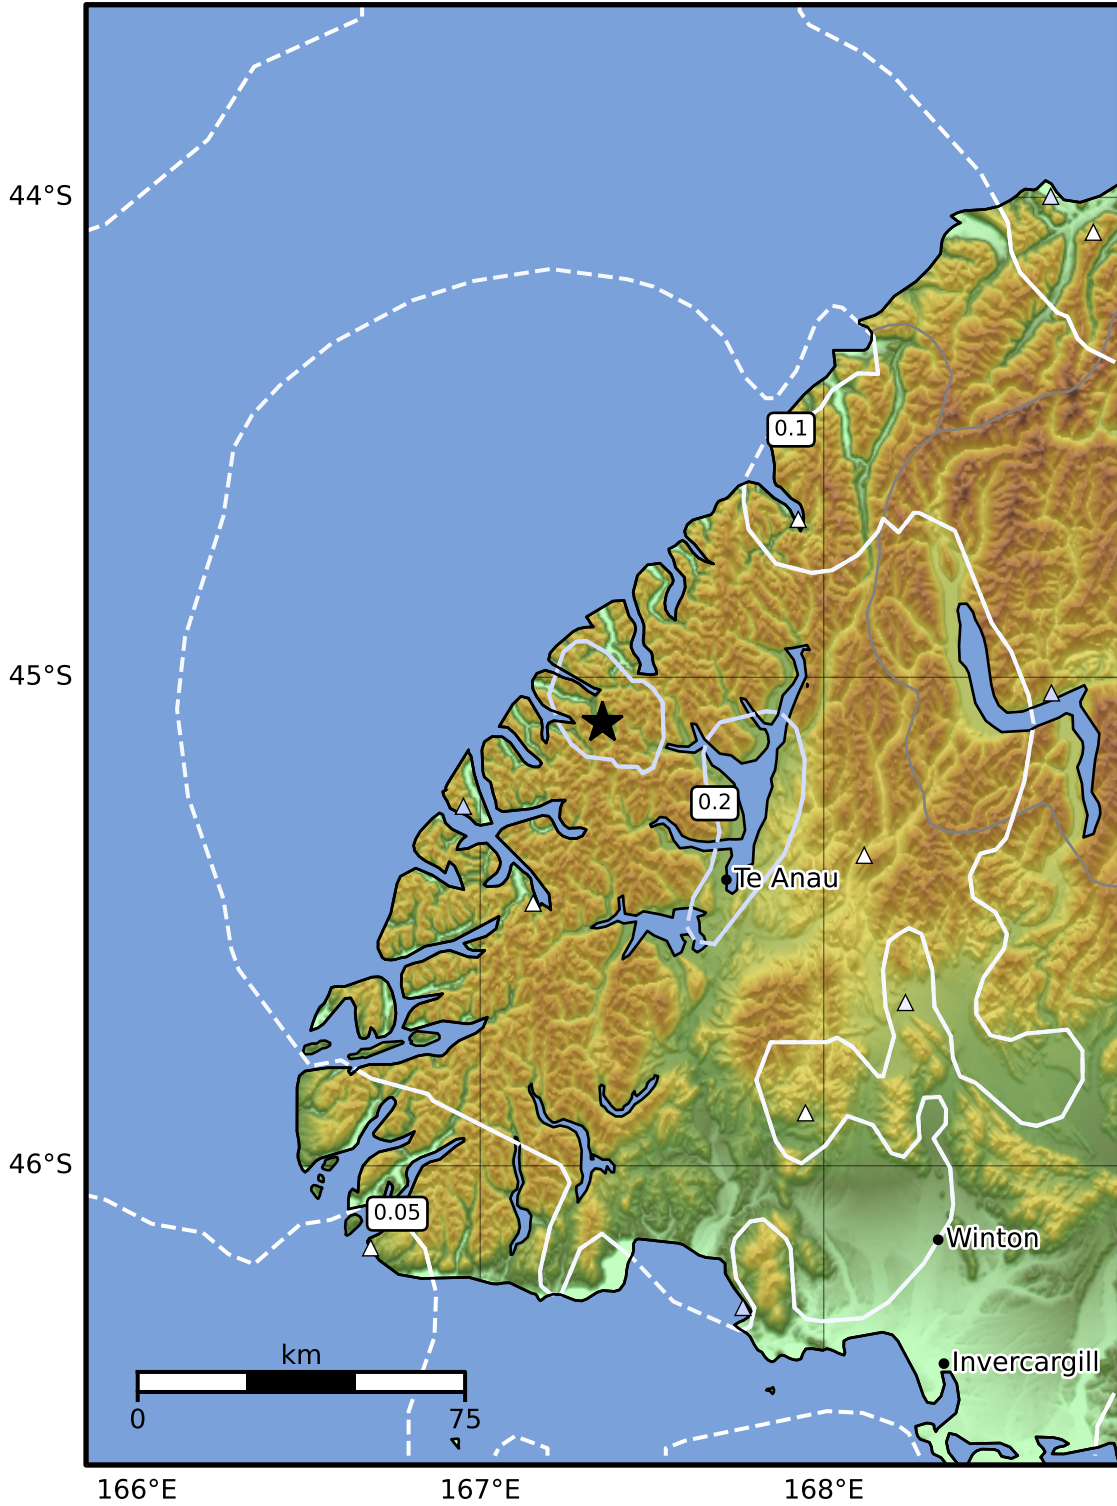

0.3 Second Peak Spectral Acceleration Map GNS Science
 ShakeMap: Fiordland

Oct 10, 2024 05:23:09 UTC M3.3 S45.09 E167.36 Depth: 104.2km ID:2024p765471

SA(0.3) (%g)	0.1	0.2	0.5	1	2	5	10	20	50	100	200
--------------	-----	-----	-----	---	---	---	----	----	----	-----	-----

Scale based on Moratalla et al.(2021) and Worden et al.(2012) Version 9: Processed 2024-10-17T21:42:57Z

△ Seismic Instrument ○ Reported Intensity ★ Epicenter