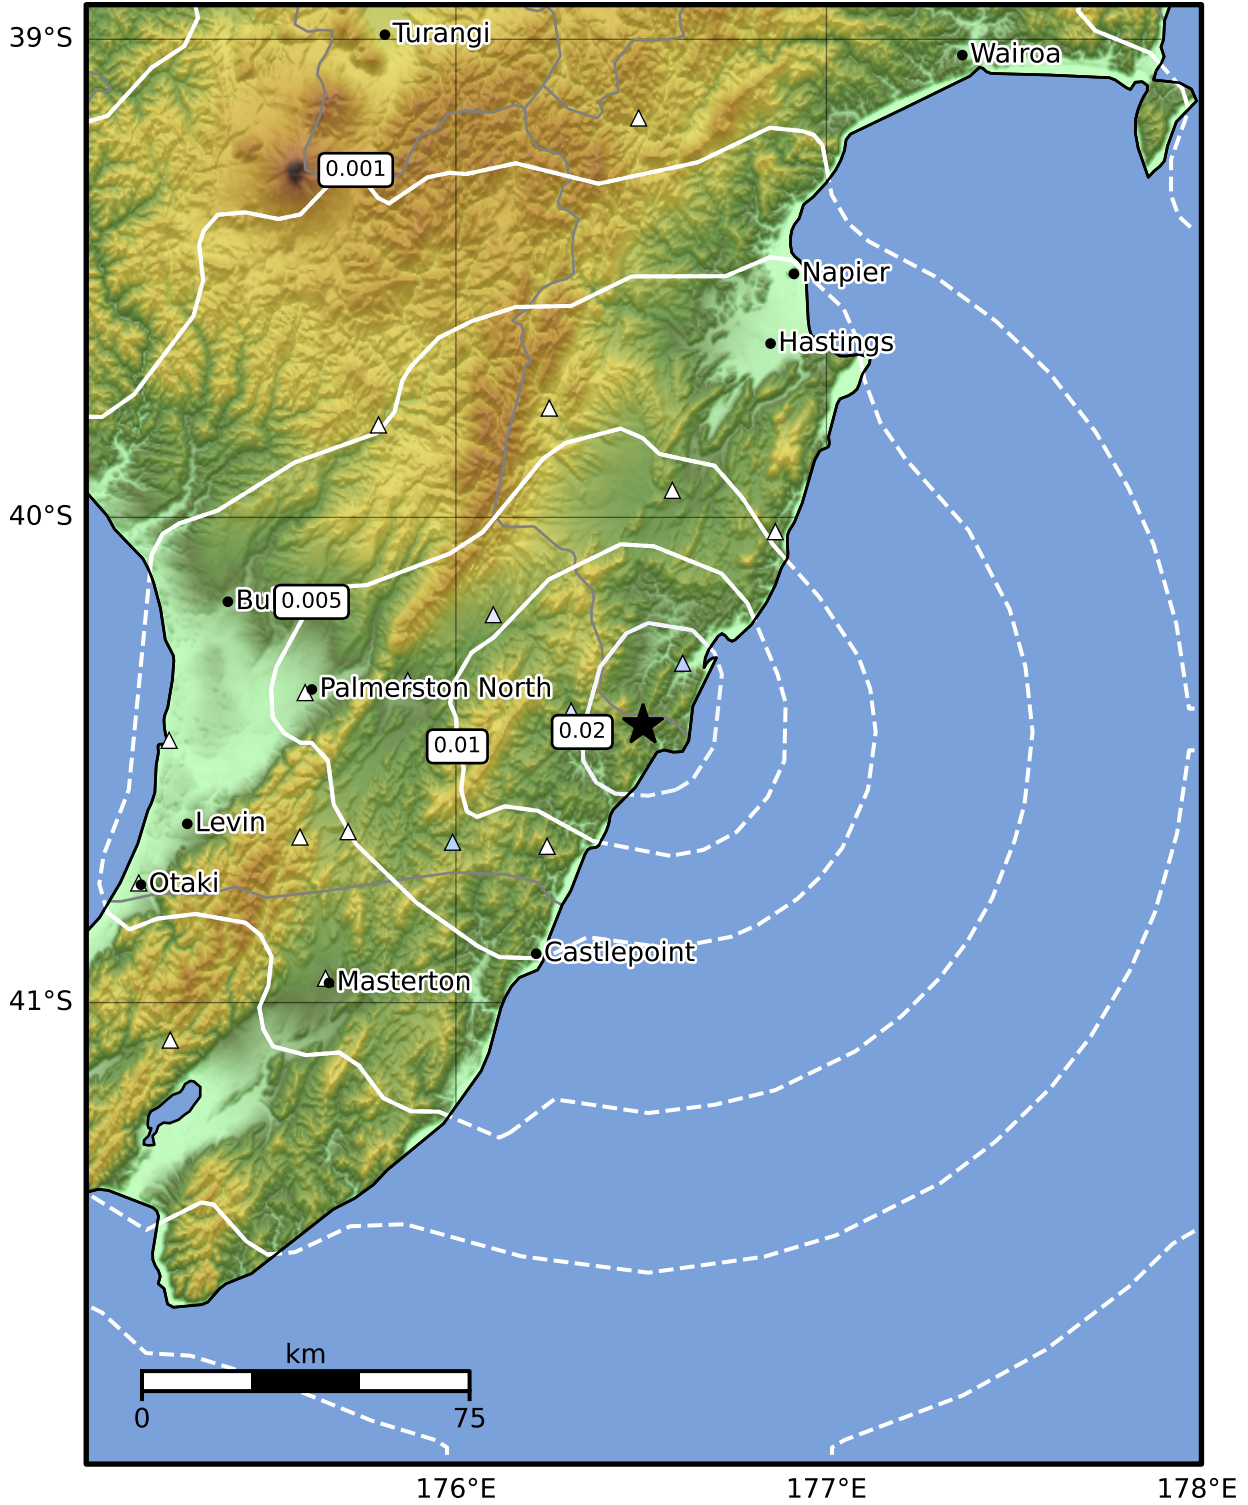

1.0 Second Peak Spectral Acceleration Map GNS Science
ShakeMap: Wairarapa

Oct 15, 2024 09:35:36 UTC M3.3 S40.43 E176.50 Depth: 17.6km ID:2024p779458

SA(1.0) (%g)	0.1	0.2	0.5	1	2	5	10	20	50	100	200
--------------	-----	-----	-----	---	---	---	----	----	----	-----	-----

Scale based on Moratalla et al.(2021) and Worden et al.(2012) Version 1: Processed 2024-10-15T09:42:58Z

△ Seismic Instrument ○ Reported Intensity ★ Epicenter