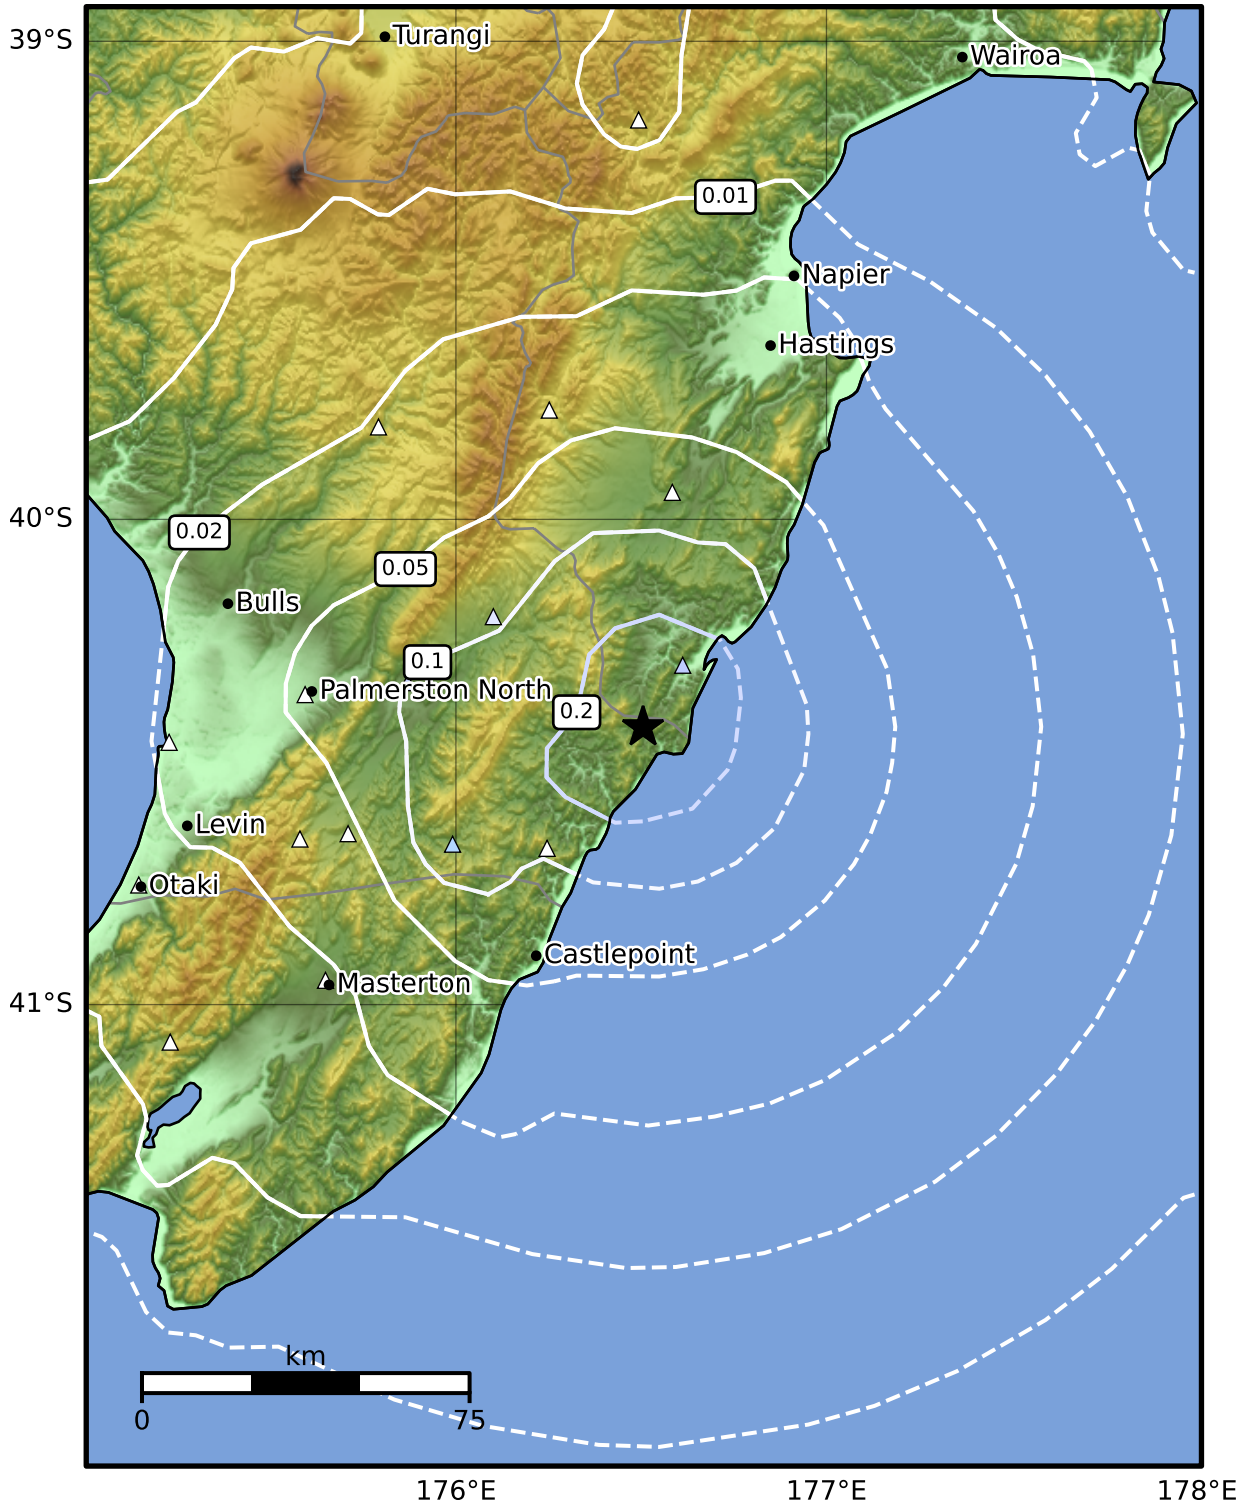

0.3 Second Peak Spectral Acceleration Map GNS Science

ShakeMap: Wairarapa

Oct 15, 2024 09:35:36 UTC M3.3 S40.43 E176.50 Depth: 17.6km ID:2024p779458

SA(0.3) (%g)	0.1	0.2	0.5	1	2	5	10	20	50	100	200
--------------	-----	-----	-----	---	---	---	----	----	----	-----	-----

Scale based on Moratalla et al.(2021) and Worden et al.(2012) Version 2: Processed 2024-10-15T09:47:23Z

△ Seismic Instrument ○ Reported Intensity ★ Epicenter