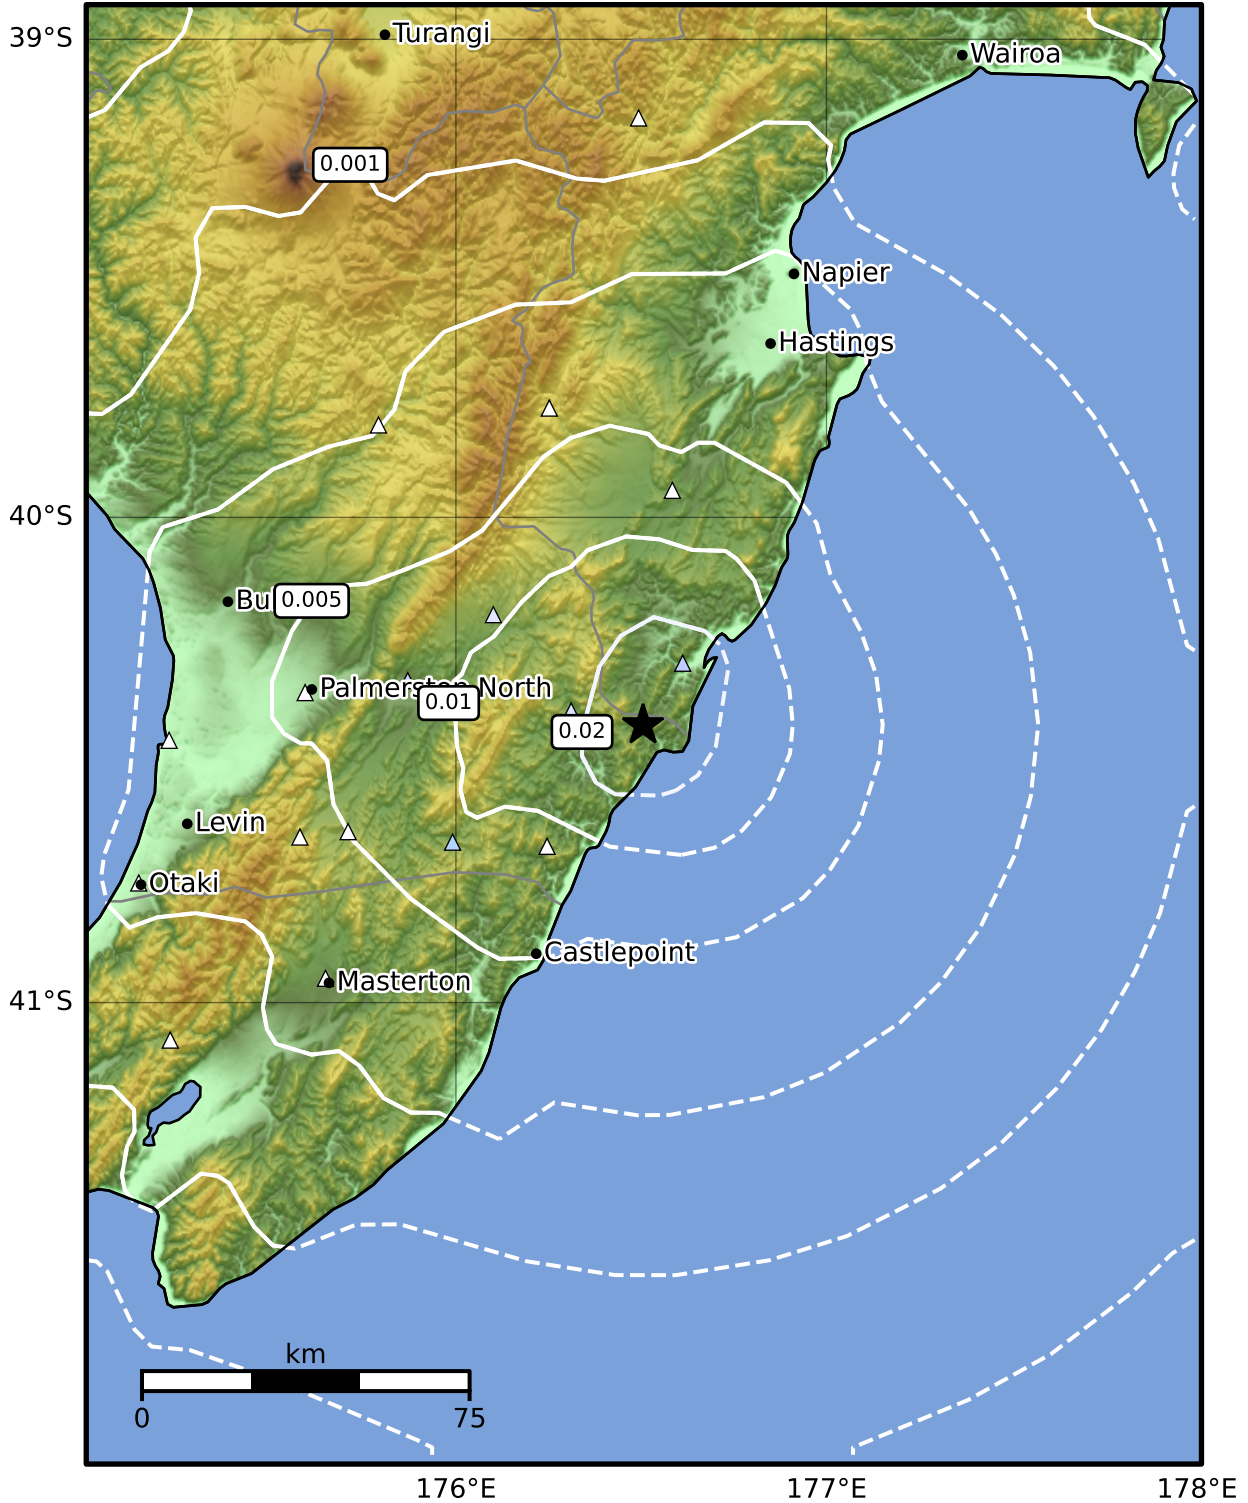

1.0 Second Peak Spectral Acceleration Map GNS Science  
ShakeMap: Wairarapa

Oct 15, 2024 09:35:36 UTC M3.3 S40.43 E176.50 Depth: 17.6km ID:2024p779458

SA(1.0) (%g)	0.1	0.2	0.5	1	2	5	10	20	50	100	200
--------------	-----	-----	-----	---	---	---	----	----	----	-----	-----

Scale based on Moratalla et al.(2021) and Worden et al.(2012) Version 2: Processed 2024-10-15T09:47:23Z

△ Seismic Instrument ○ Reported Intensity ★ Epicenter