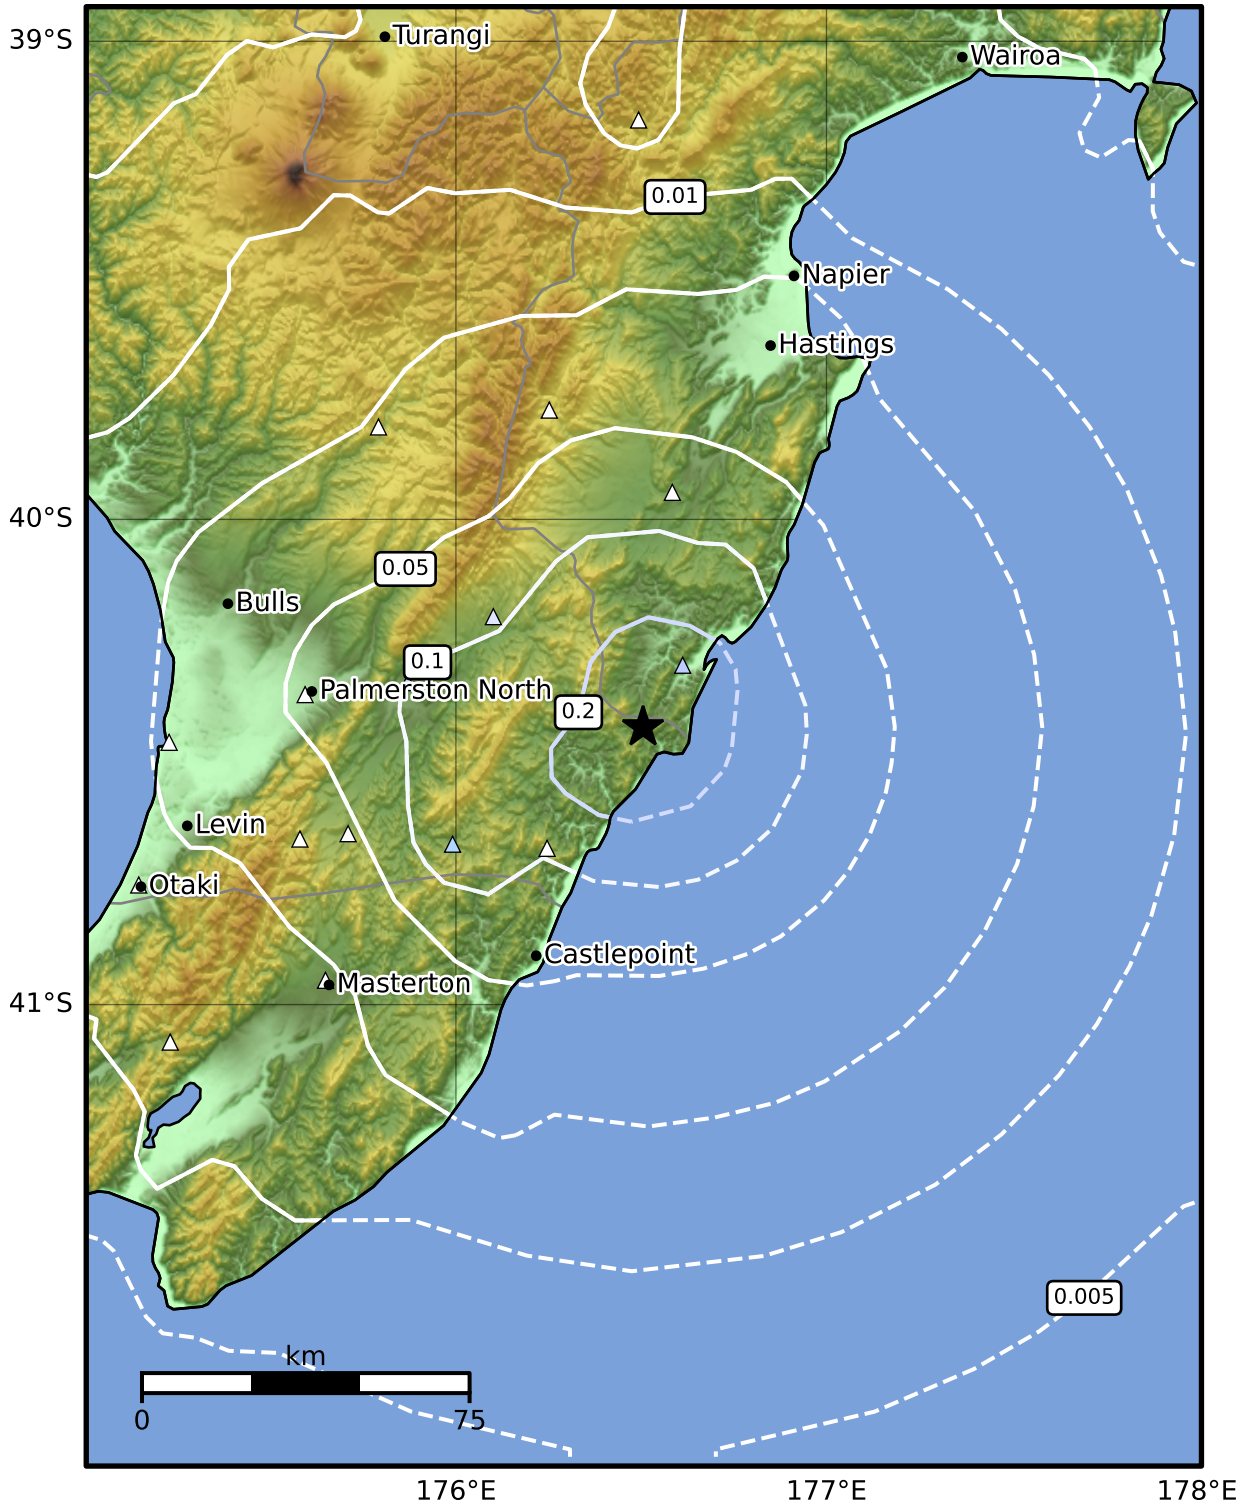

0.3 Second Peak Spectral Acceleration Map GNS Science

ShakeMap: Wairarapa

Oct 15, 2024 09:35:36 UTC M3.3 S40.43 E176.50 Depth: 17.6km ID:2024p779458

SA(0.3) (%g)	0.1	0.2	0.5	1	2	5	10	20	50	100	200
--------------	-----	-----	-----	---	---	---	----	----	----	-----	-----

Scale based on Moratalla et al.(2021) and Worden et al.(2012) Version 4: Processed 2024-10-15T10:07:32Z

△ Seismic Instrument ○ Reported Intensity ★ Epicenter