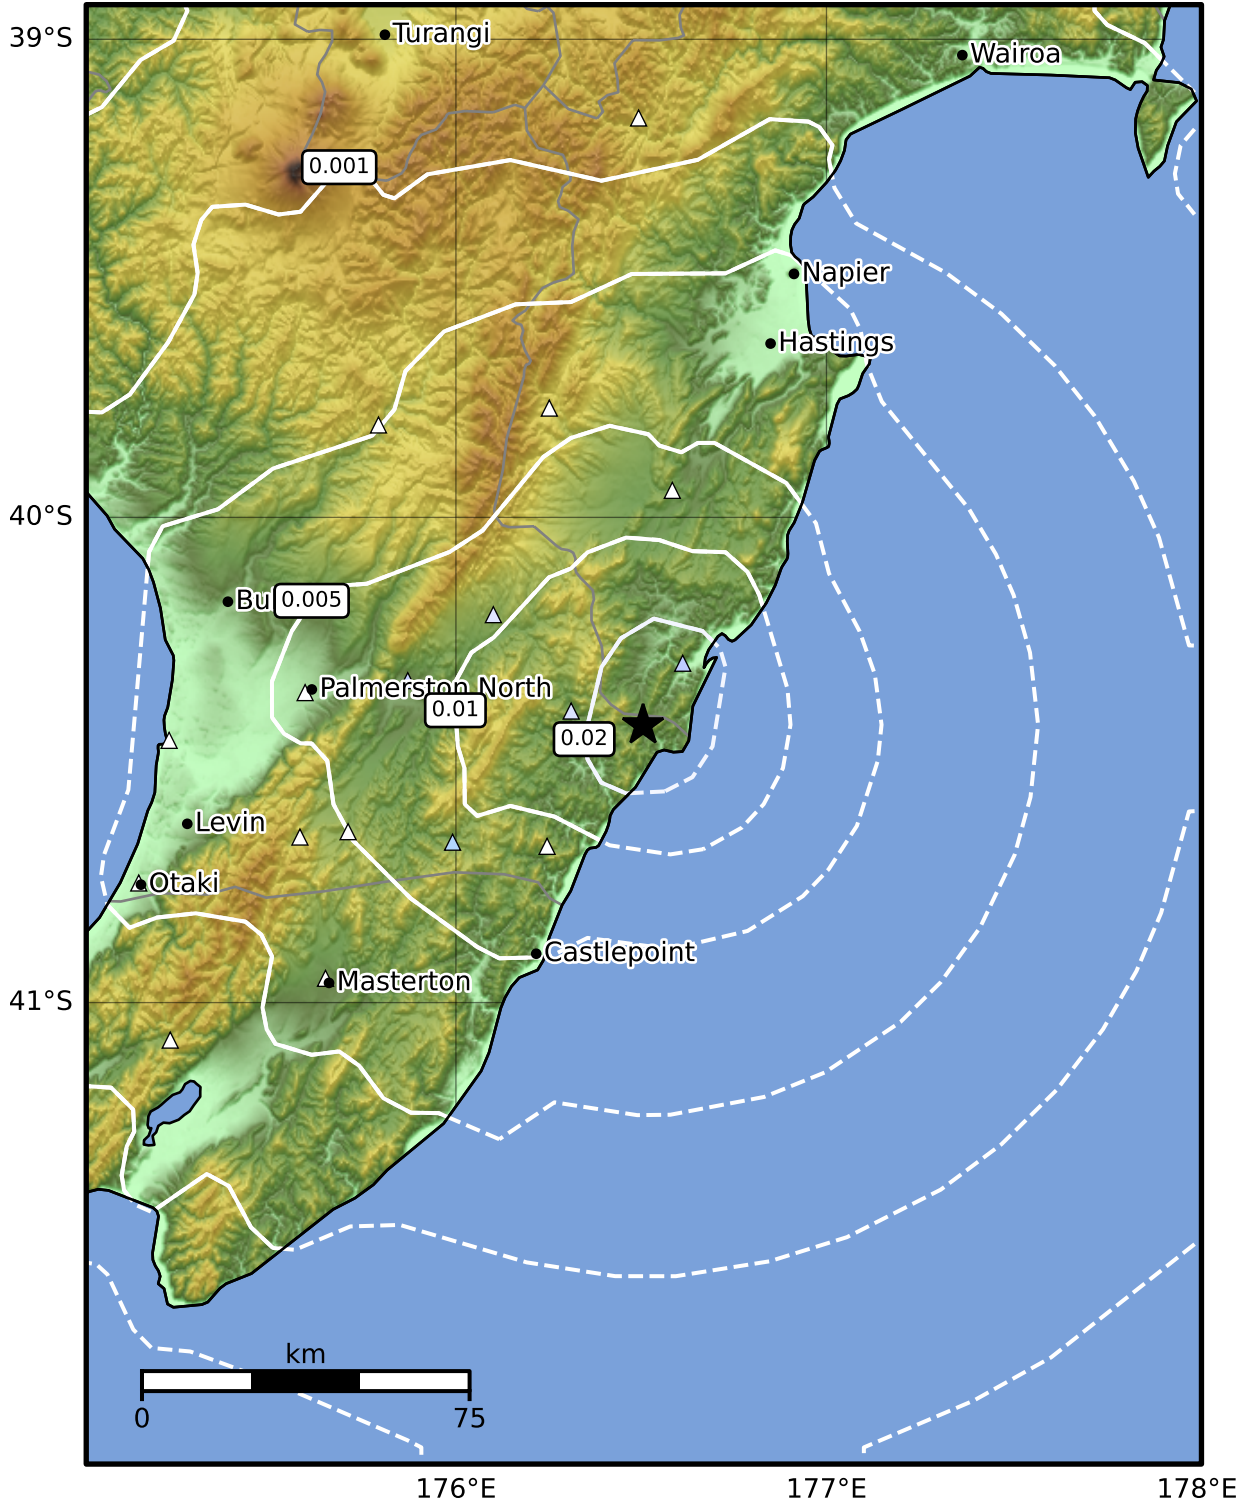

1.0 Second Peak Spectral Acceleration Map GNS Science
 ShakeMap: Wairarapa

Oct 15, 2024 09:35:36 UTC M3.3 S40.43 E176.50 Depth: 17.6km ID:2024p779458

SA(1.0) (%g)	0.1	0.2	0.5	1	2	5	10	20	50	100	200
--------------	-----	-----	-----	---	---	---	----	----	----	-----	-----

Scale based on Moratalla et al.(2021) and Worden et al.(2012) Version 4: Processed 2024-10-15T10:07:32Z

△ Seismic Instrument ○ Reported Intensity ★ Epicenter