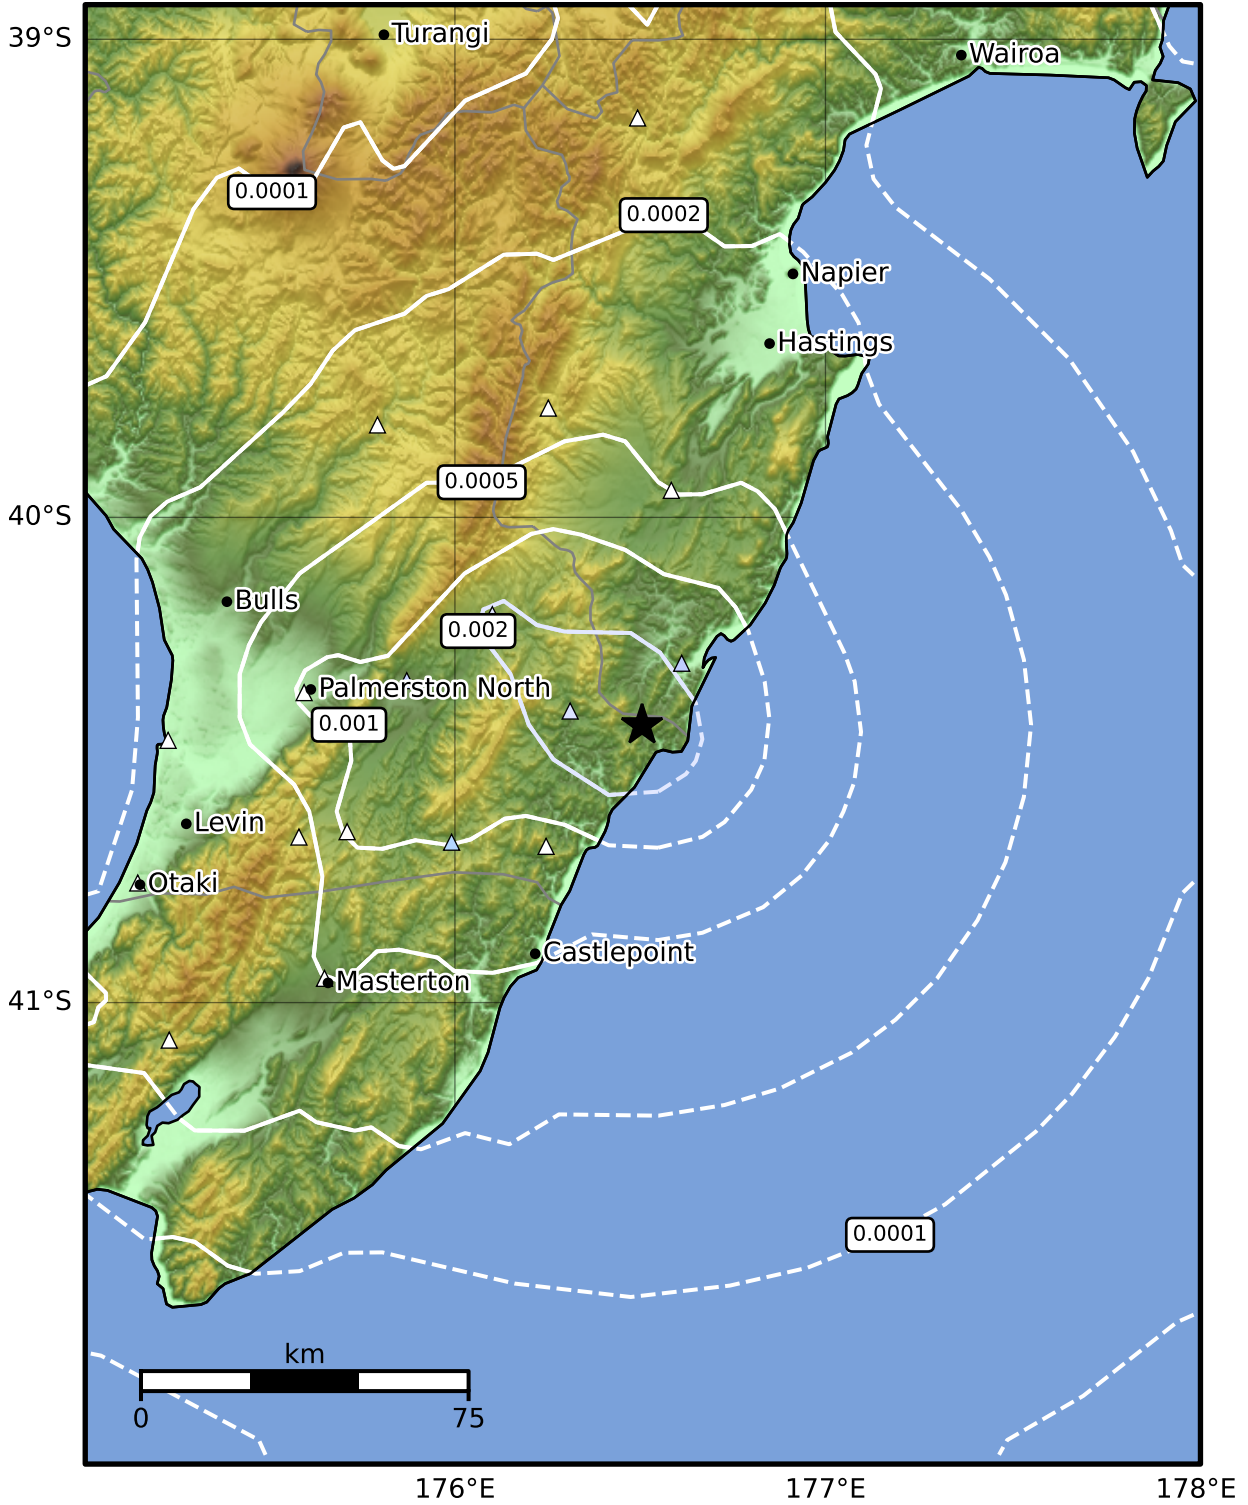

3.0 Second Peak Spectral Acceleration Map GNS Science

ShakeMap: Wairarapa

Oct 15, 2024 09:35:36 UTC M3.3 S40.43 E176.50 Depth: 17.6km ID:2024p779458

Scale based on Moratalla et al.(2021) and Worden et al.(2012) Version 4: Processed 2024-10-15T10:07:32Z

△ Seismic Instrument ○ Reported Intensity ★ Epicenter