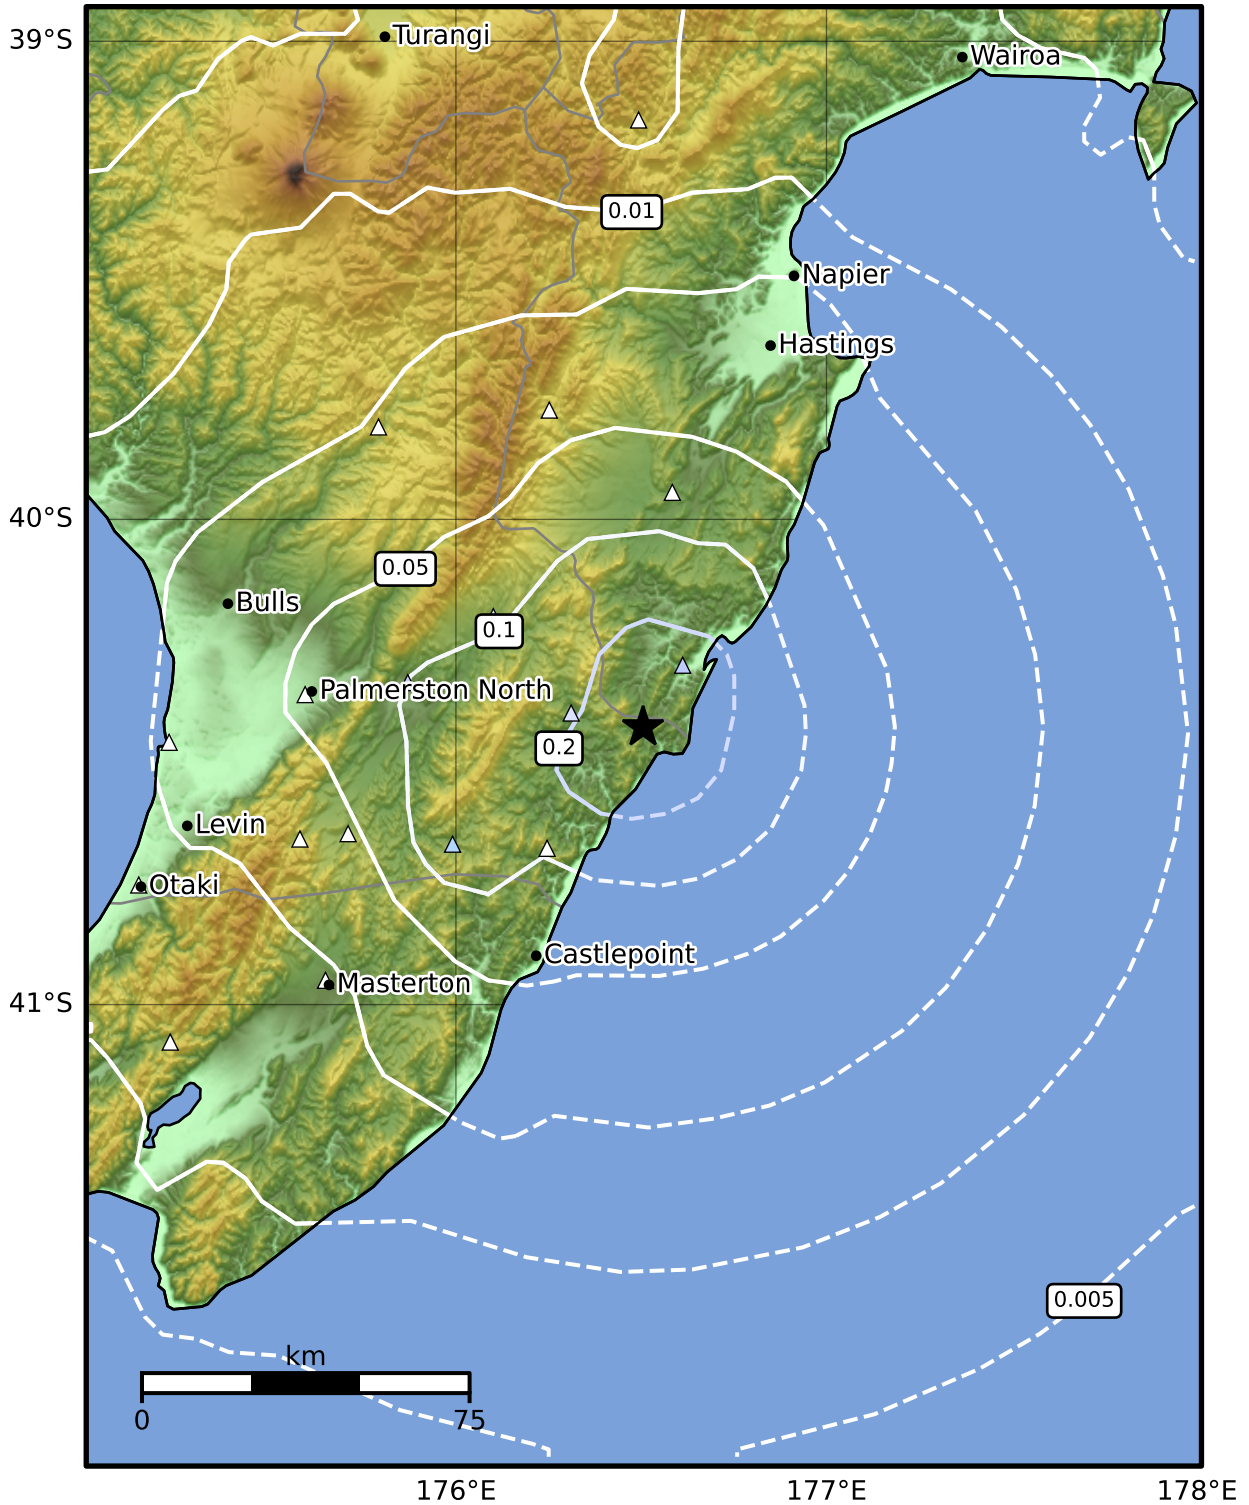

0.3 Second Peak Spectral Acceleration Map GNS Science

ShakeMap: Wairarapa

Oct 15, 2024 09:35:36 UTC M3.3 S40.43 E176.50 Depth: 17.6km ID:2024p779458

SA(0.3) (%g)	0.1	0.2	0.5	1	2	5	10	20	50	100	200
--------------	-----	-----	-----	---	---	---	----	----	----	-----	-----

Scale based on Moratalla et al.(2021) and Worden et al.(2012) Version 5: Processed 2024-10-15T10:37:30Z

△ Seismic Instrument ○ Reported Intensity ★ Epicenter