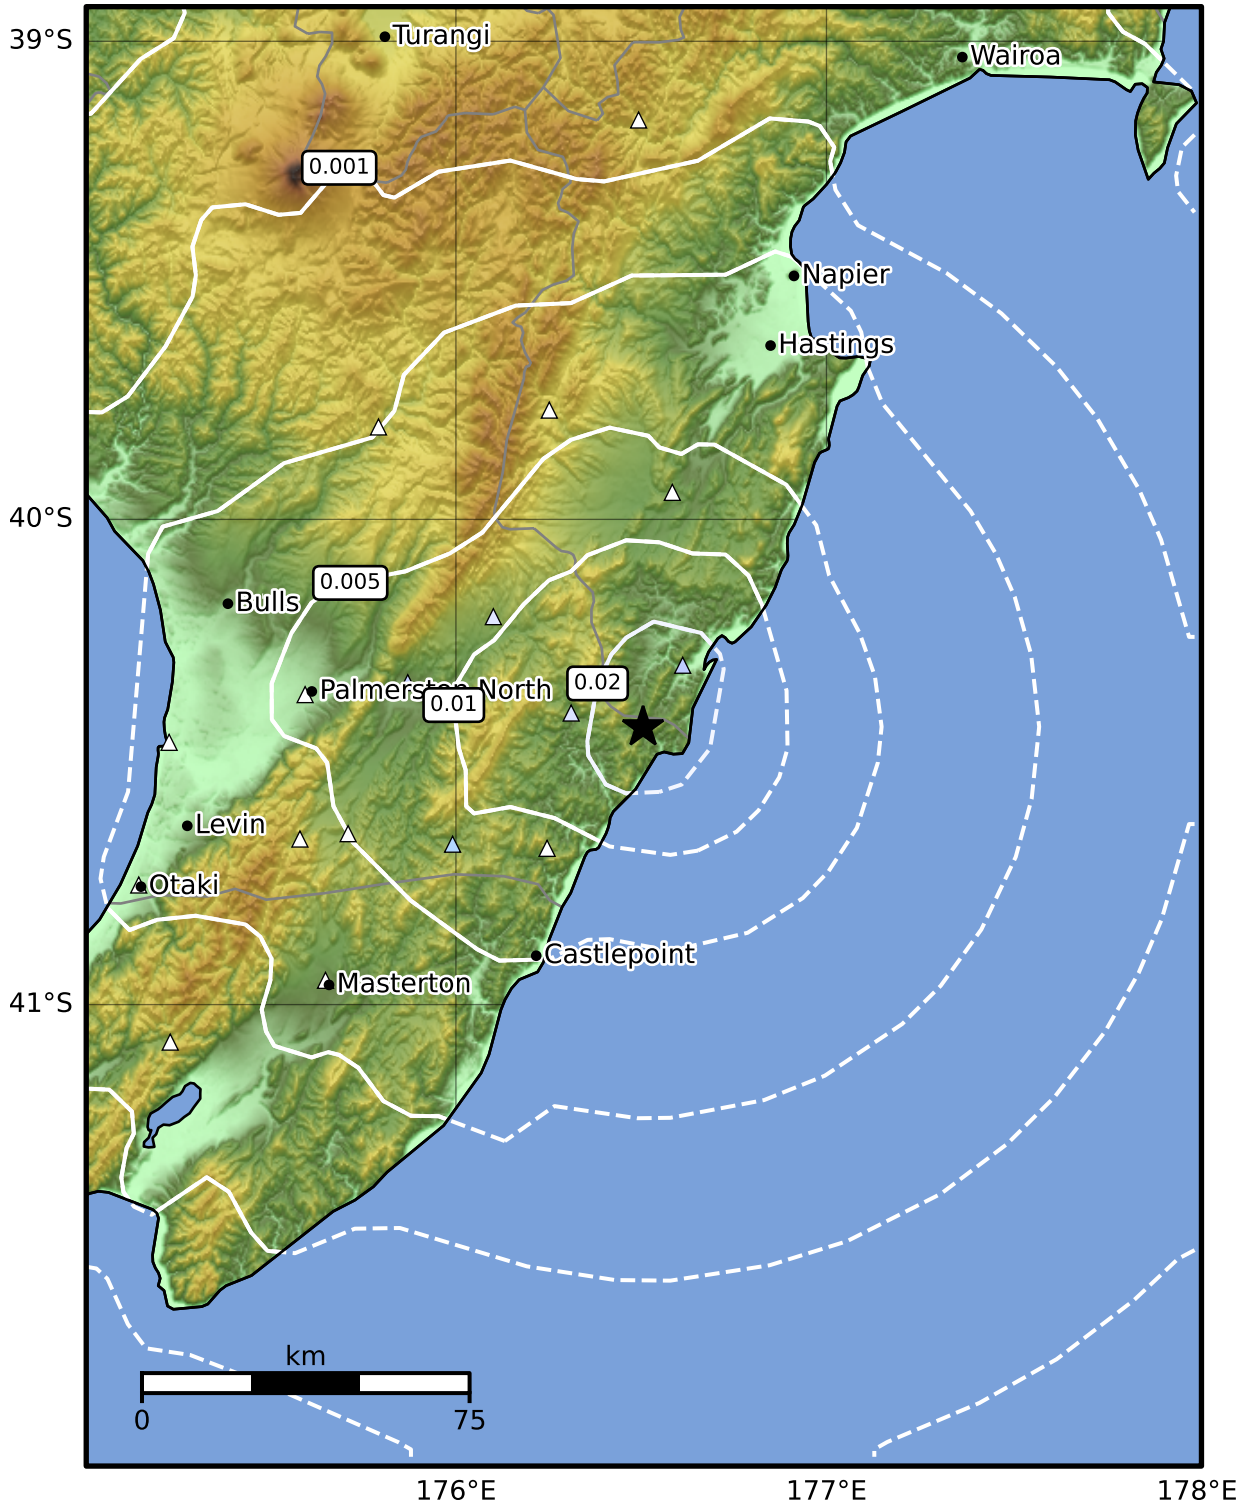

1.0 Second Peak Spectral Acceleration Map GNS Science
ShakeMap: Wairarapa

Oct 15, 2024 09:35:36 UTC M3.3 S40.43 E176.50 Depth: 17.6km ID:2024p779458

SA(1.0) (%g)	0.1	0.2	0.5	1	2	5	10	20	50	100	200
--------------	-----	-----	-----	---	---	---	----	----	----	-----	-----

Scale based on Moratalla et al.(2021) and Worden et al.(2012) Version 5: Processed 2024-10-15T10:37:30Z

△ Seismic Instrument ○ Reported Intensity ★ Epicenter