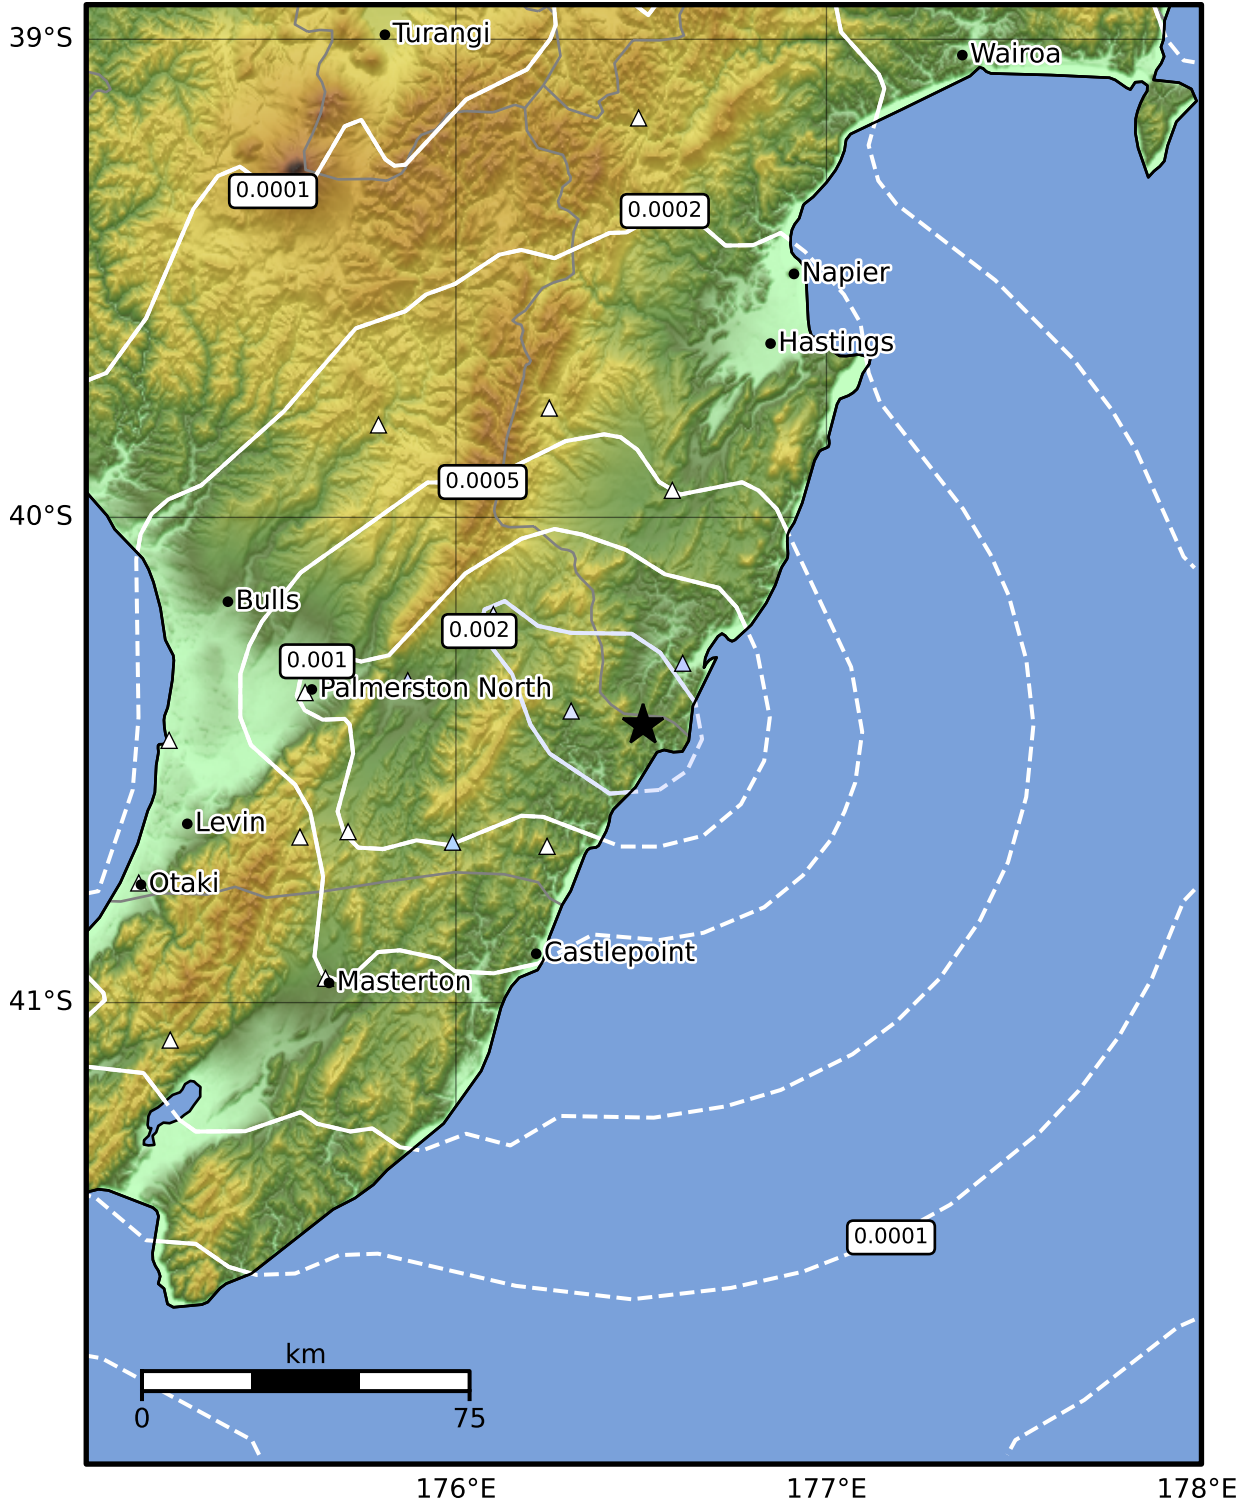

3.0 Second Peak Spectral Acceleration Map GNS Science

ShakeMap: Wairarapa

Oct 15, 2024 09:35:36 UTC M3.3 S40.43 E176.50 Depth: 17.6km ID:2024p779458

Scale based on Moratalla et al.(2021) and Worden et al.(2012) Version 5: Processed 2024-10-15T10:37:30Z

△ Seismic Instrument ○ Reported Intensity ★ Epicenter