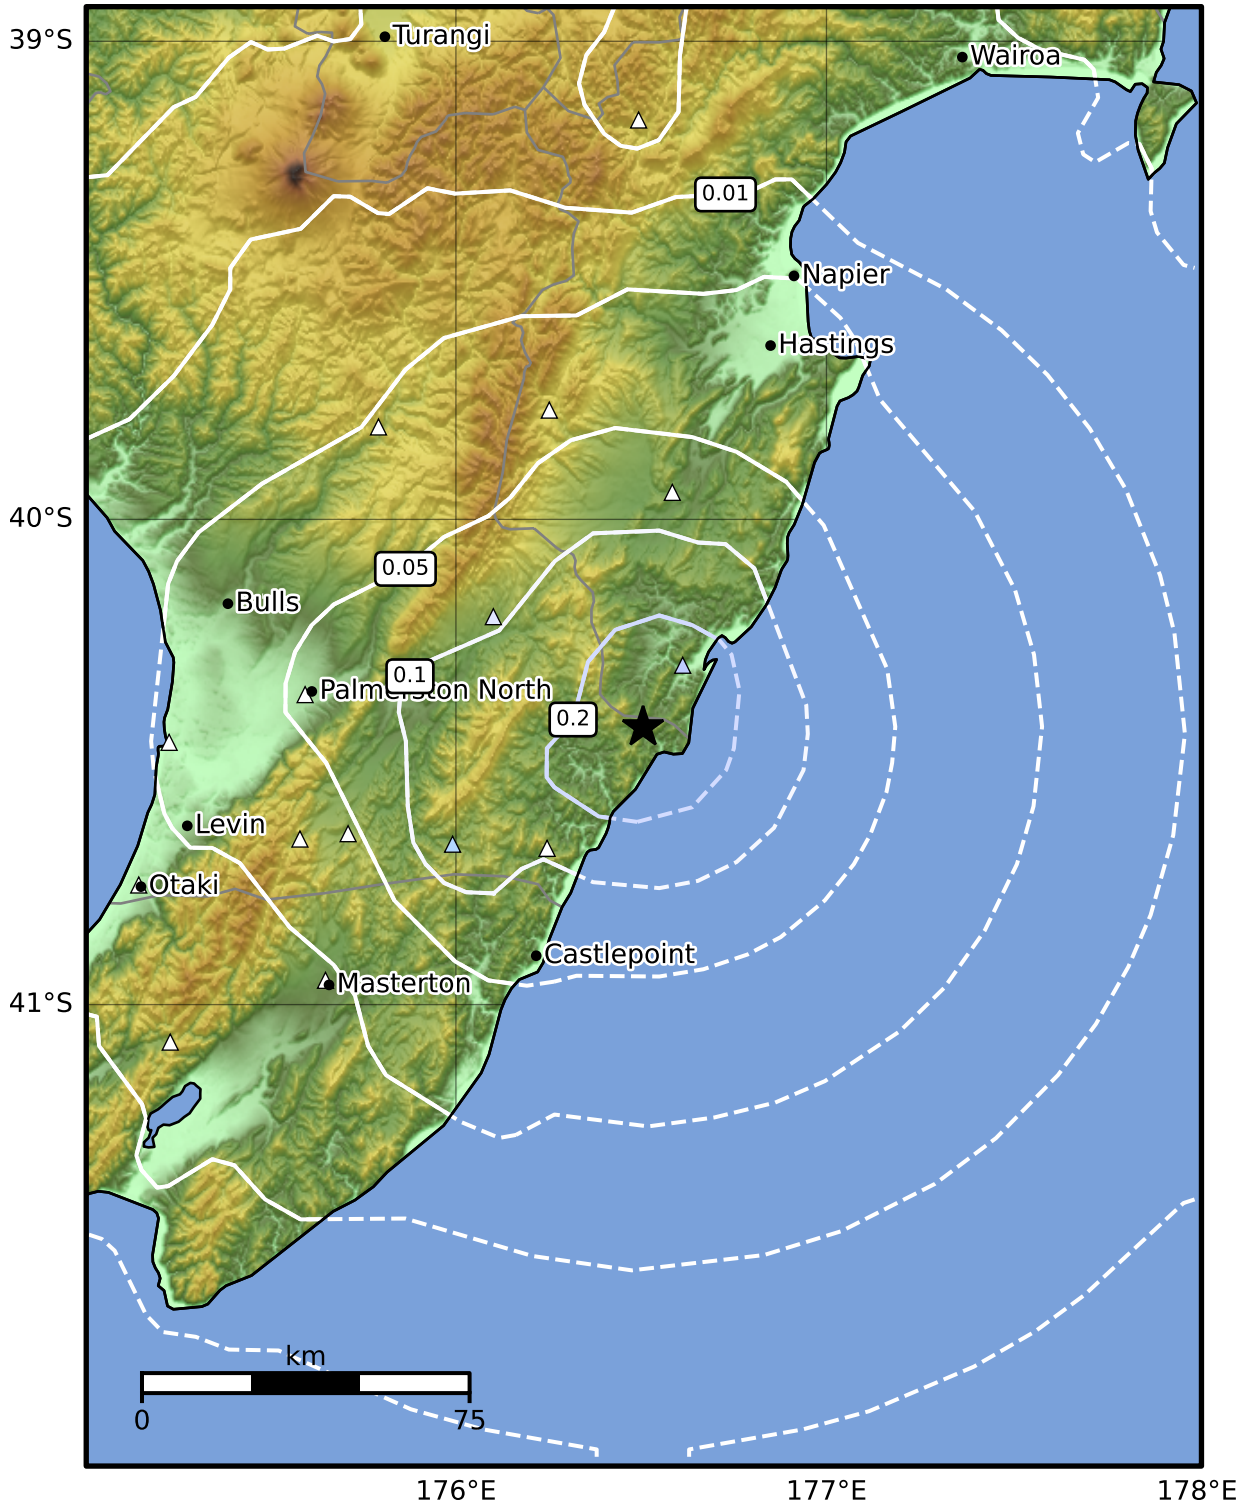

0.3 Second Peak Spectral Acceleration Map GNS Science

ShakeMap: Wairarapa

Oct 15, 2024 09:35:36 UTC M3.3 S40.43 E176.50 Depth: 17.6km ID:2024p779458

SA(0.3) (%g)	0.1	0.2	0.5	1	2	5	10	20	50	100	200
--------------	-----	-----	-----	---	---	---	----	----	----	-----	-----

Scale based on Moratalla et al.(2021) and Worden et al.(2012) Version 6: Processed 2024-10-15T11:37:30Z

△ Seismic Instrument ○ Reported Intensity ★ Epicenter