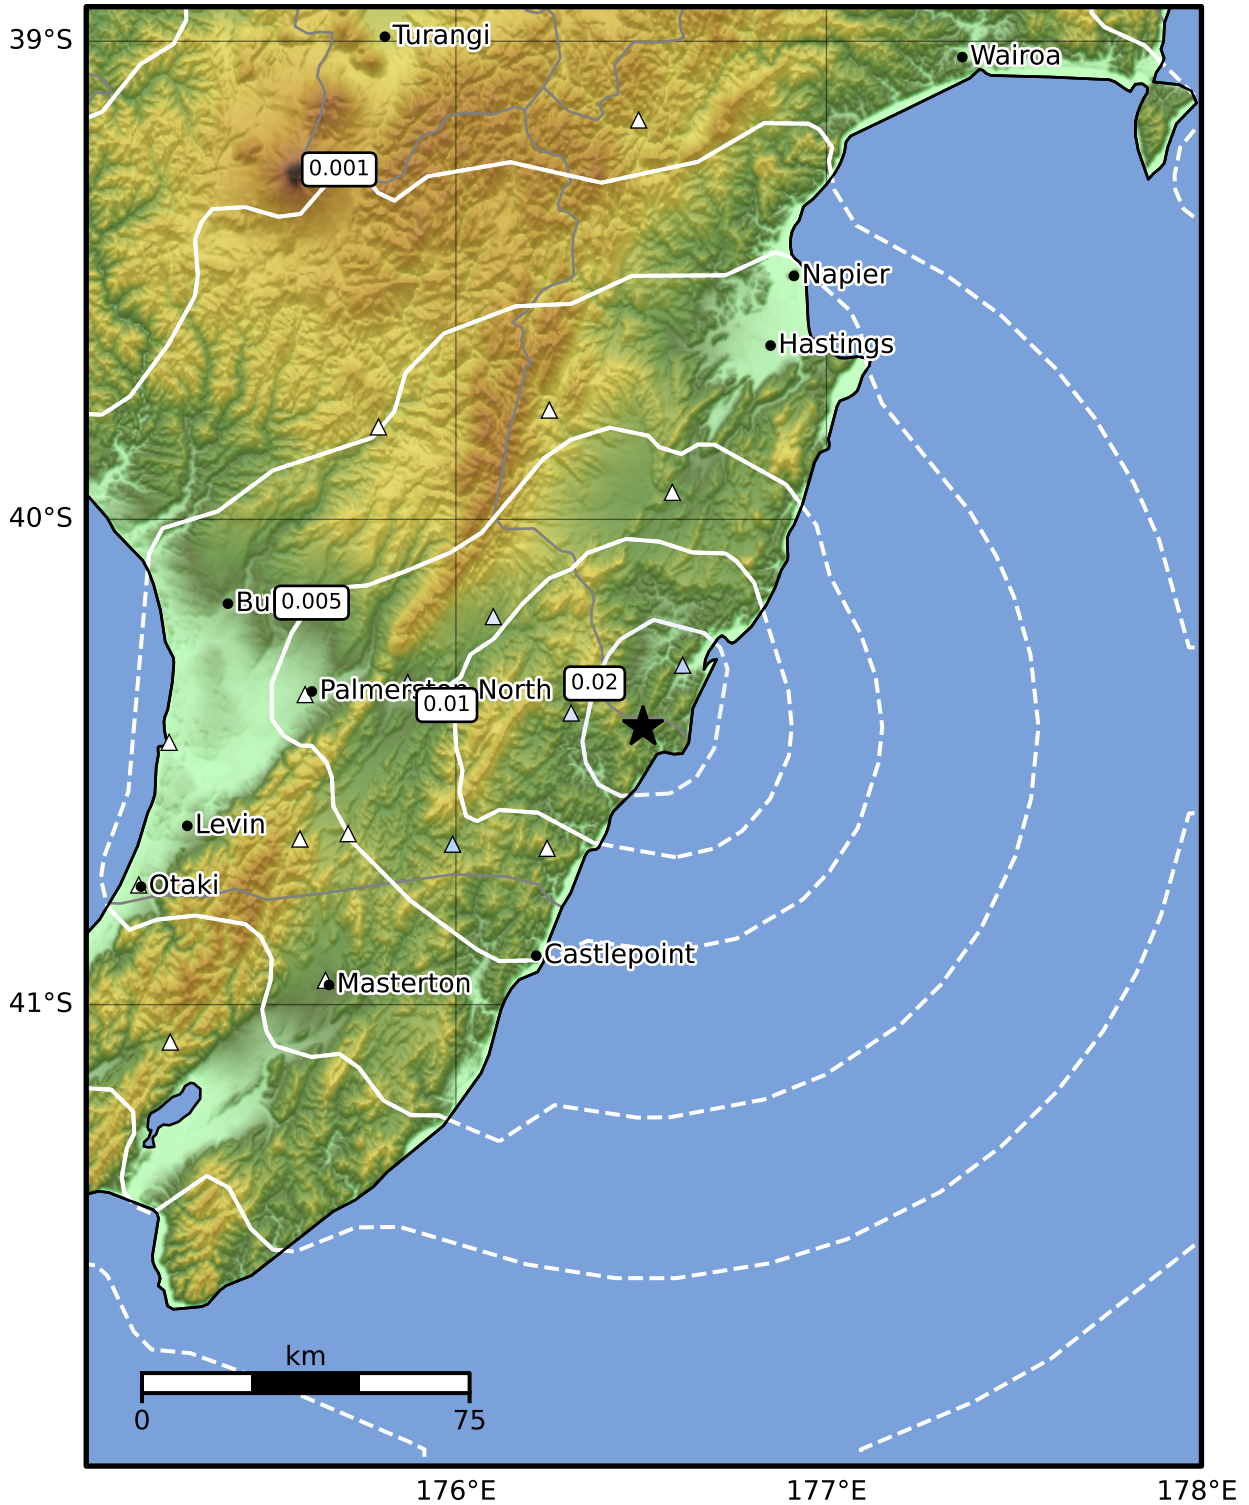

1.0 Second Peak Spectral Acceleration Map GNS Science

ShakeMap: Wairarapa

Oct 15, 2024 09:35:36 UTC M3.3 S40.43 E176.50 Depth: 17.6km ID:2024p779458

Scale based on Moratalla et al.(2021) and Worden et al.(2012) Version 6: Processed 2024-10-15T11:37:30Z

△ Seismic Instrument ○ Reported Intensity ★ Epicenter