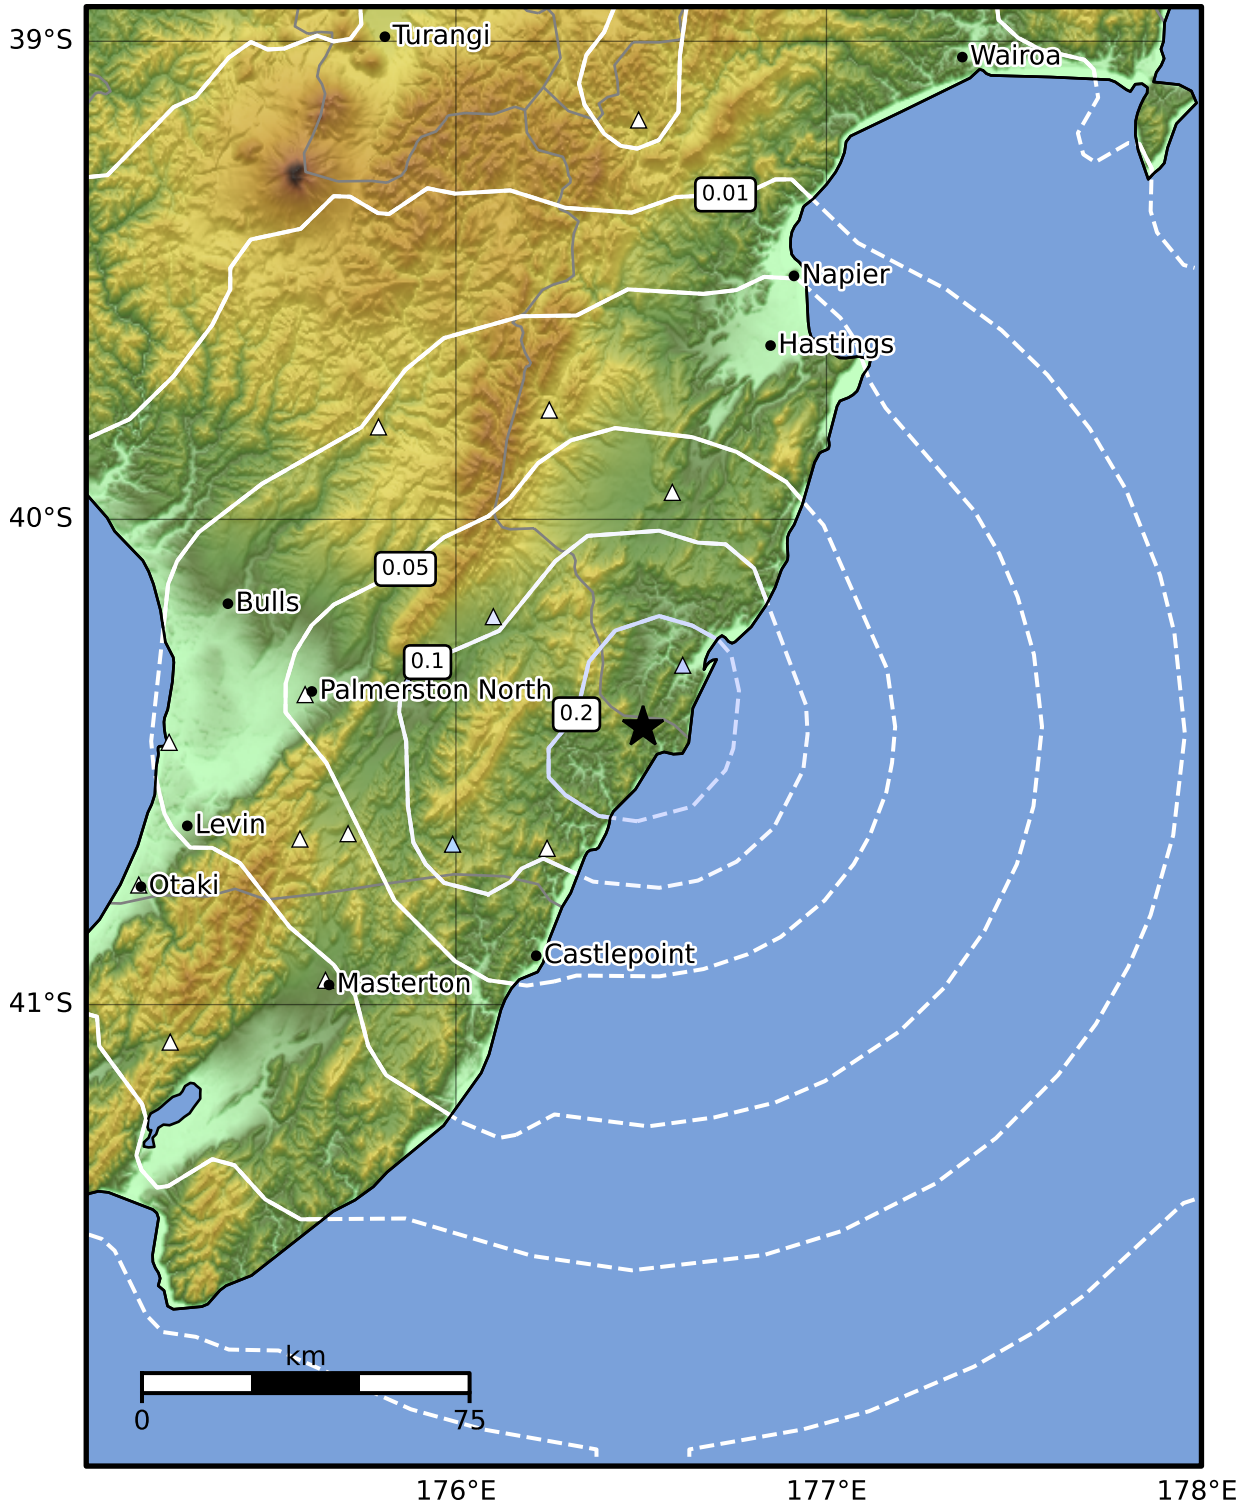

0.3 Second Peak Spectral Acceleration Map GNS Science

ShakeMap: Wairarapa

Oct 15, 2024 09:35:36 UTC M3.3 S40.43 E176.50 Depth: 17.6km ID:2024p779458

SA(0.3) (%g)	0.1	0.2	0.5	1	2	5	10	20	50	100	200
--------------	-----	-----	-----	---	---	---	----	----	----	-----	-----

Scale based on Moratalla et al.(2021) and Worden et al.(2012) Version 7: Processed 2024-10-15T12:37:28Z

△ Seismic Instrument ○ Reported Intensity ★ Epicenter