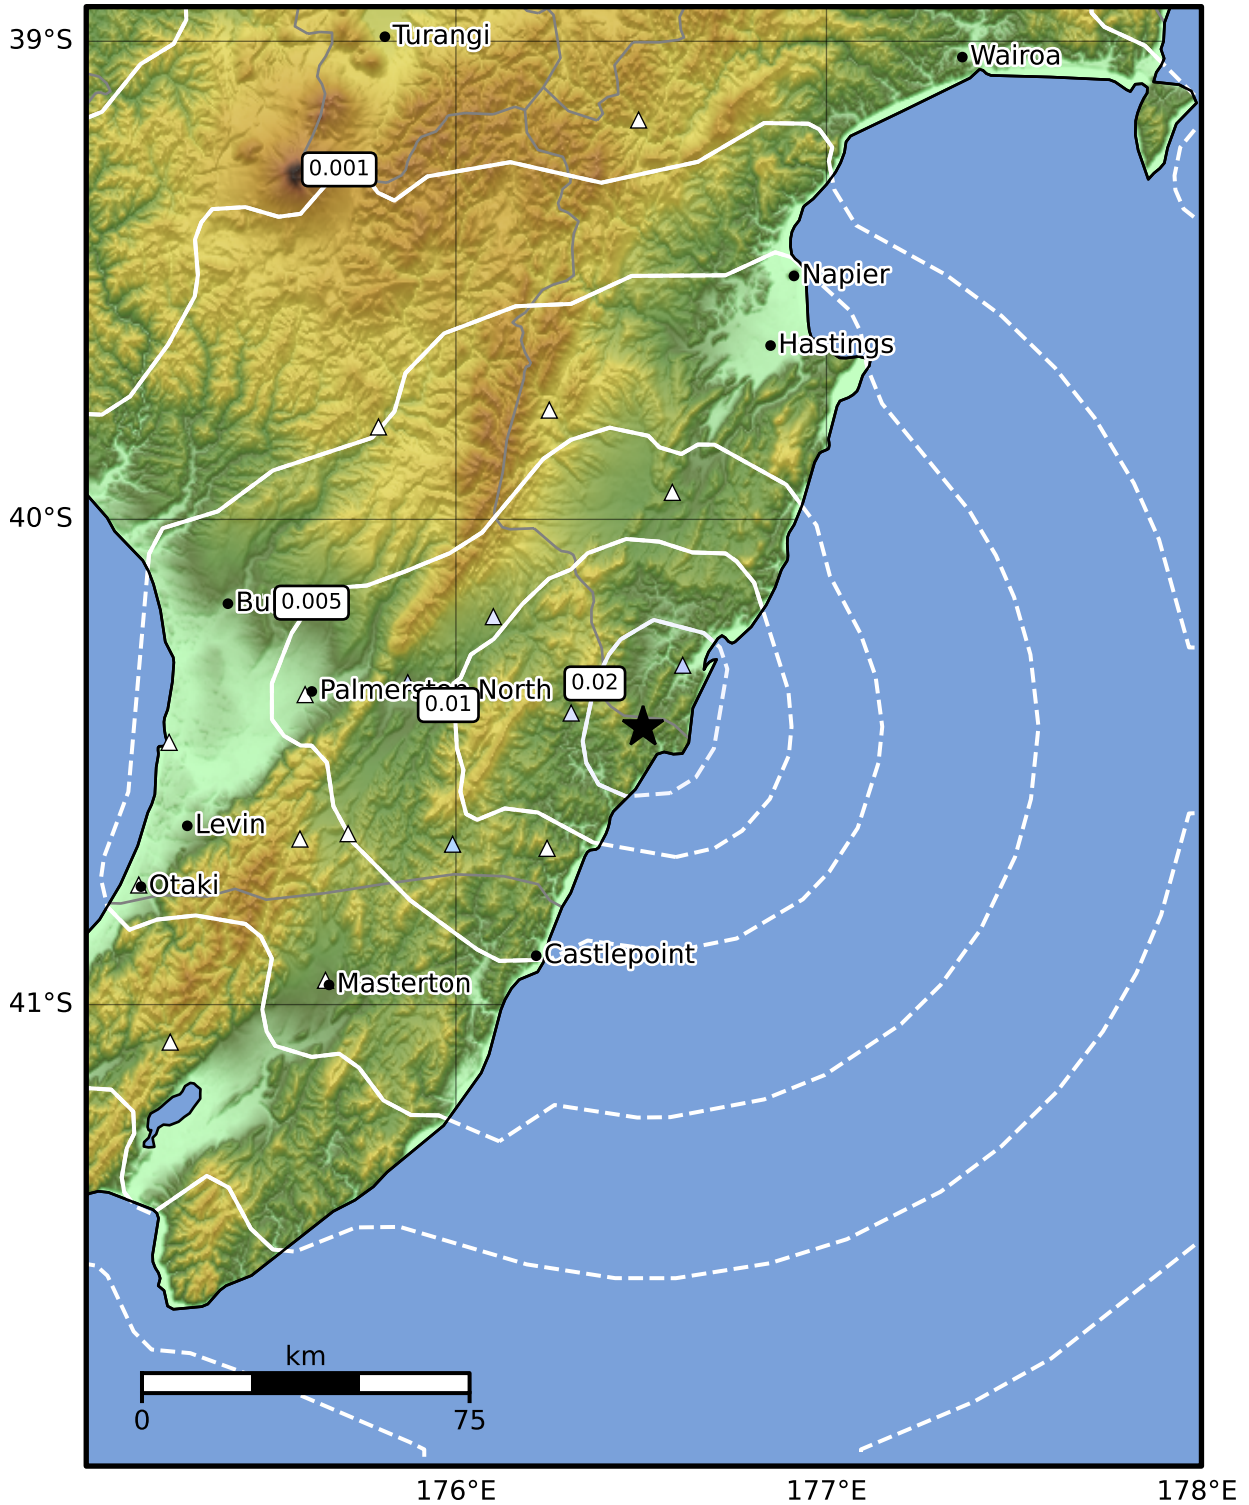

1.0 Second Peak Spectral Acceleration Map GNS Science

ShakeMap: Wairarapa

Oct 15, 2024 09:35:36 UTC M3.3 S40.43 E176.50 Depth: 17.6km ID:2024p779458

Scale based on Moratalla et al.(2021) and Worden et al.(2012) Version 7: Processed 2024-10-15T12:37:28Z

△ Seismic Instrument ○ Reported Intensity ★ Epicenter