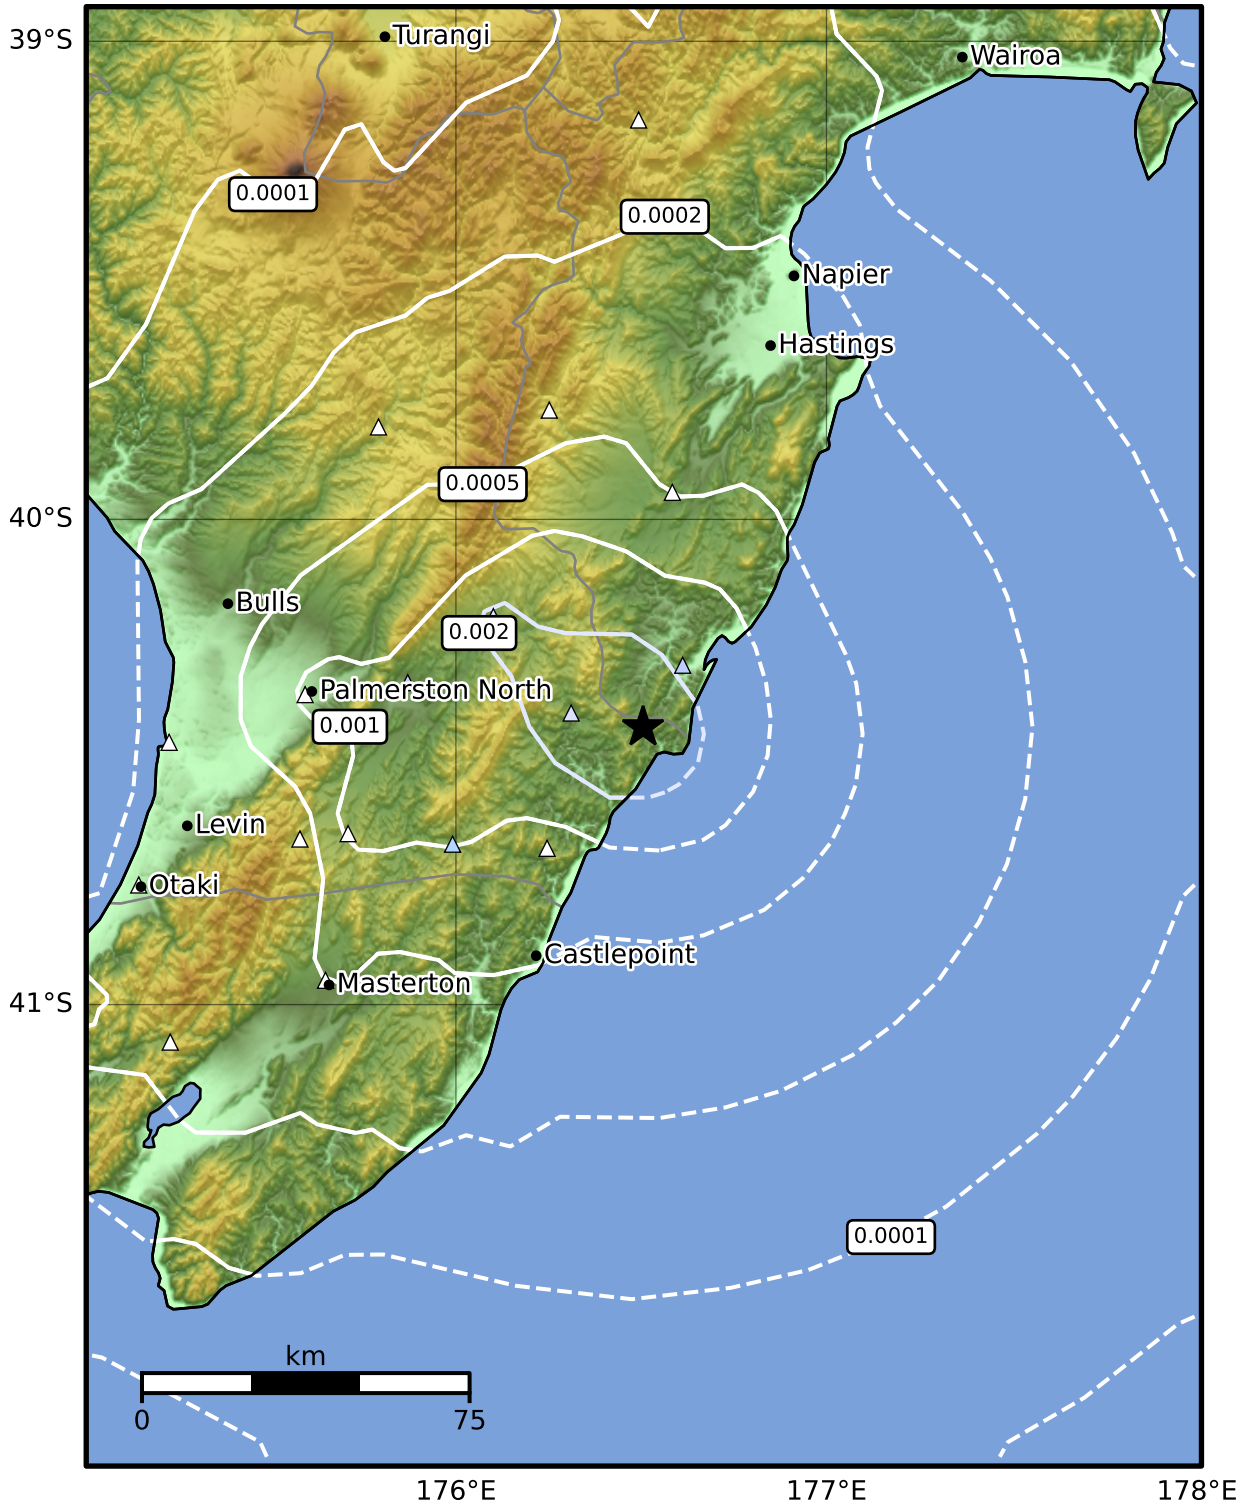

3.0 Second Peak Spectral Acceleration Map GNS Science

ShakeMap: Wairarapa

Oct 15, 2024 09:35:36 UTC M3.3 S40.43 E176.50 Depth: 17.6km ID:2024p779458

Scale based on Moratalla et al.(2021) and Worden et al.(2012) Version 7: Processed 2024-10-15T12:37:28Z

△ Seismic Instrument ○ Reported Intensity ★ Epicenter