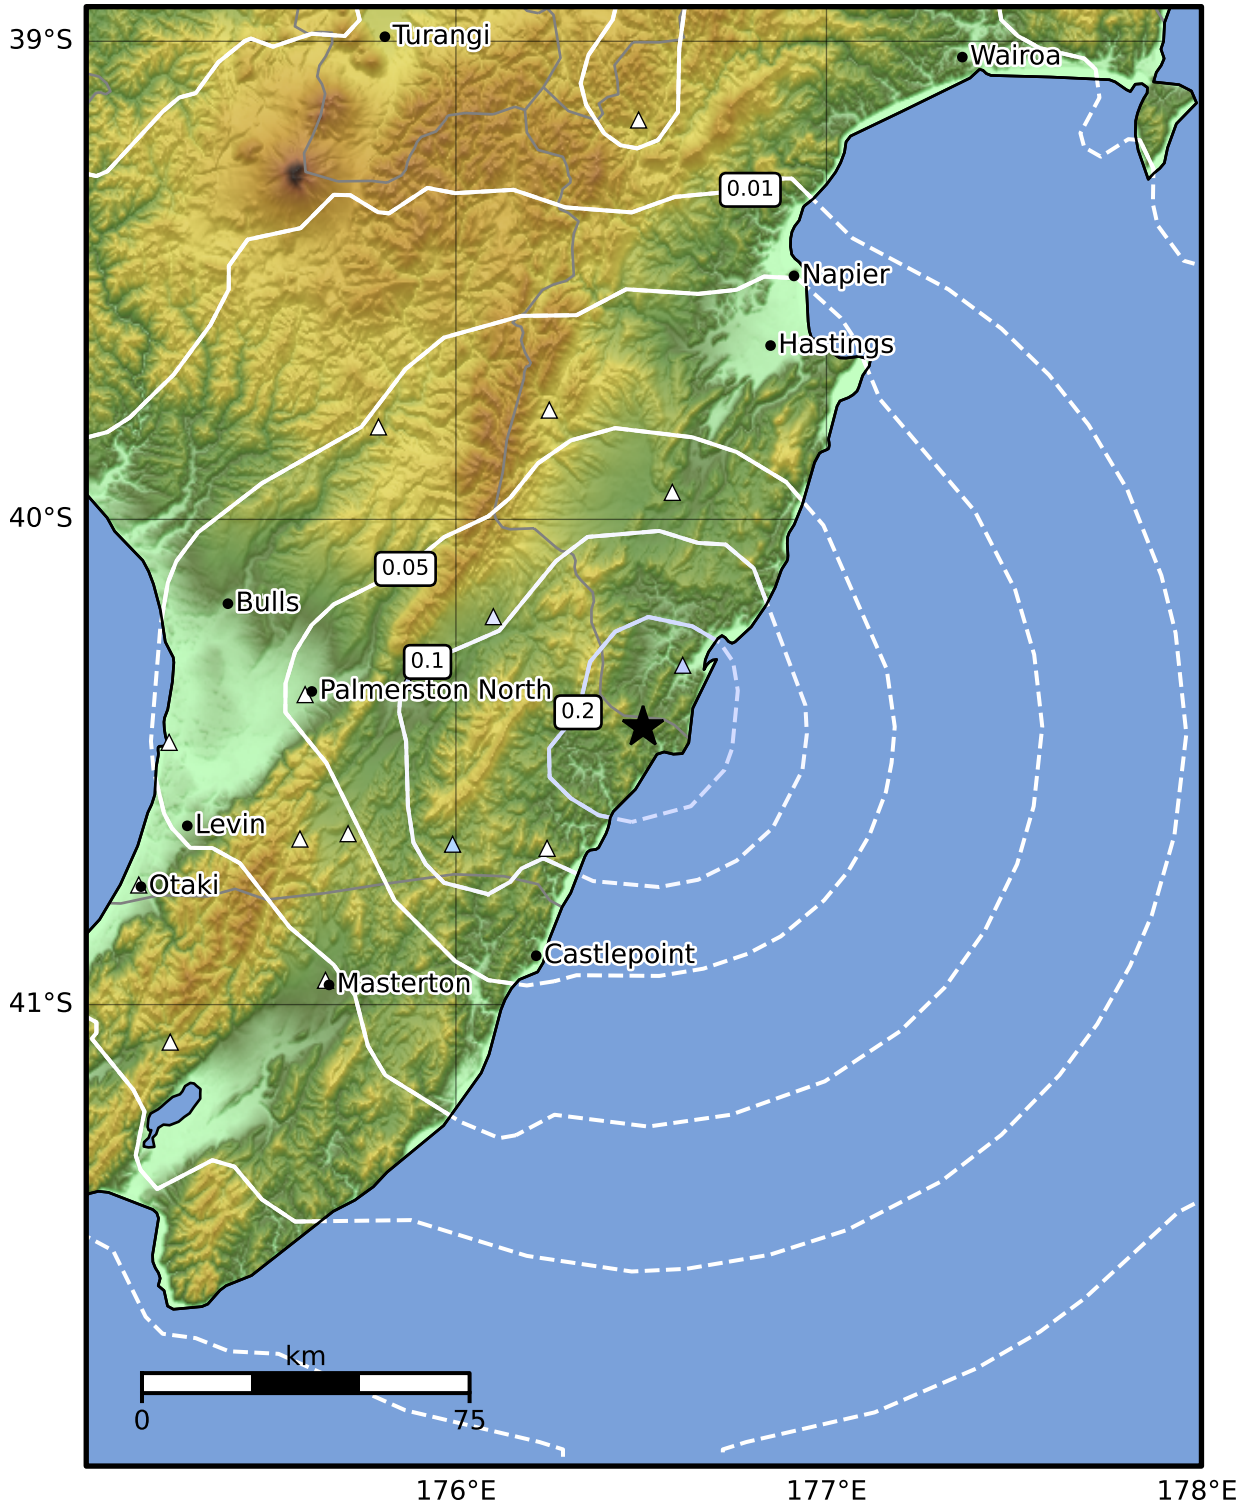

0.3 Second Peak Spectral Acceleration Map GNS Science

ShakeMap: Wairarapa

Oct 15, 2024 09:35:36 UTC M3.3 S40.43 E176.50 Depth: 17.6km ID:2024p779458

SA(0.3) (%g)	0.1	0.2	0.5	1	2	5	10	20	50	100	200
--------------	-----	-----	-----	---	---	---	----	----	----	-----	-----

Scale based on Moratalla et al.(2021) and Worden et al.(2012) Version 8: Processed 2024-10-15T15:37:28Z

△ Seismic Instrument ○ Reported Intensity ★ Epicenter