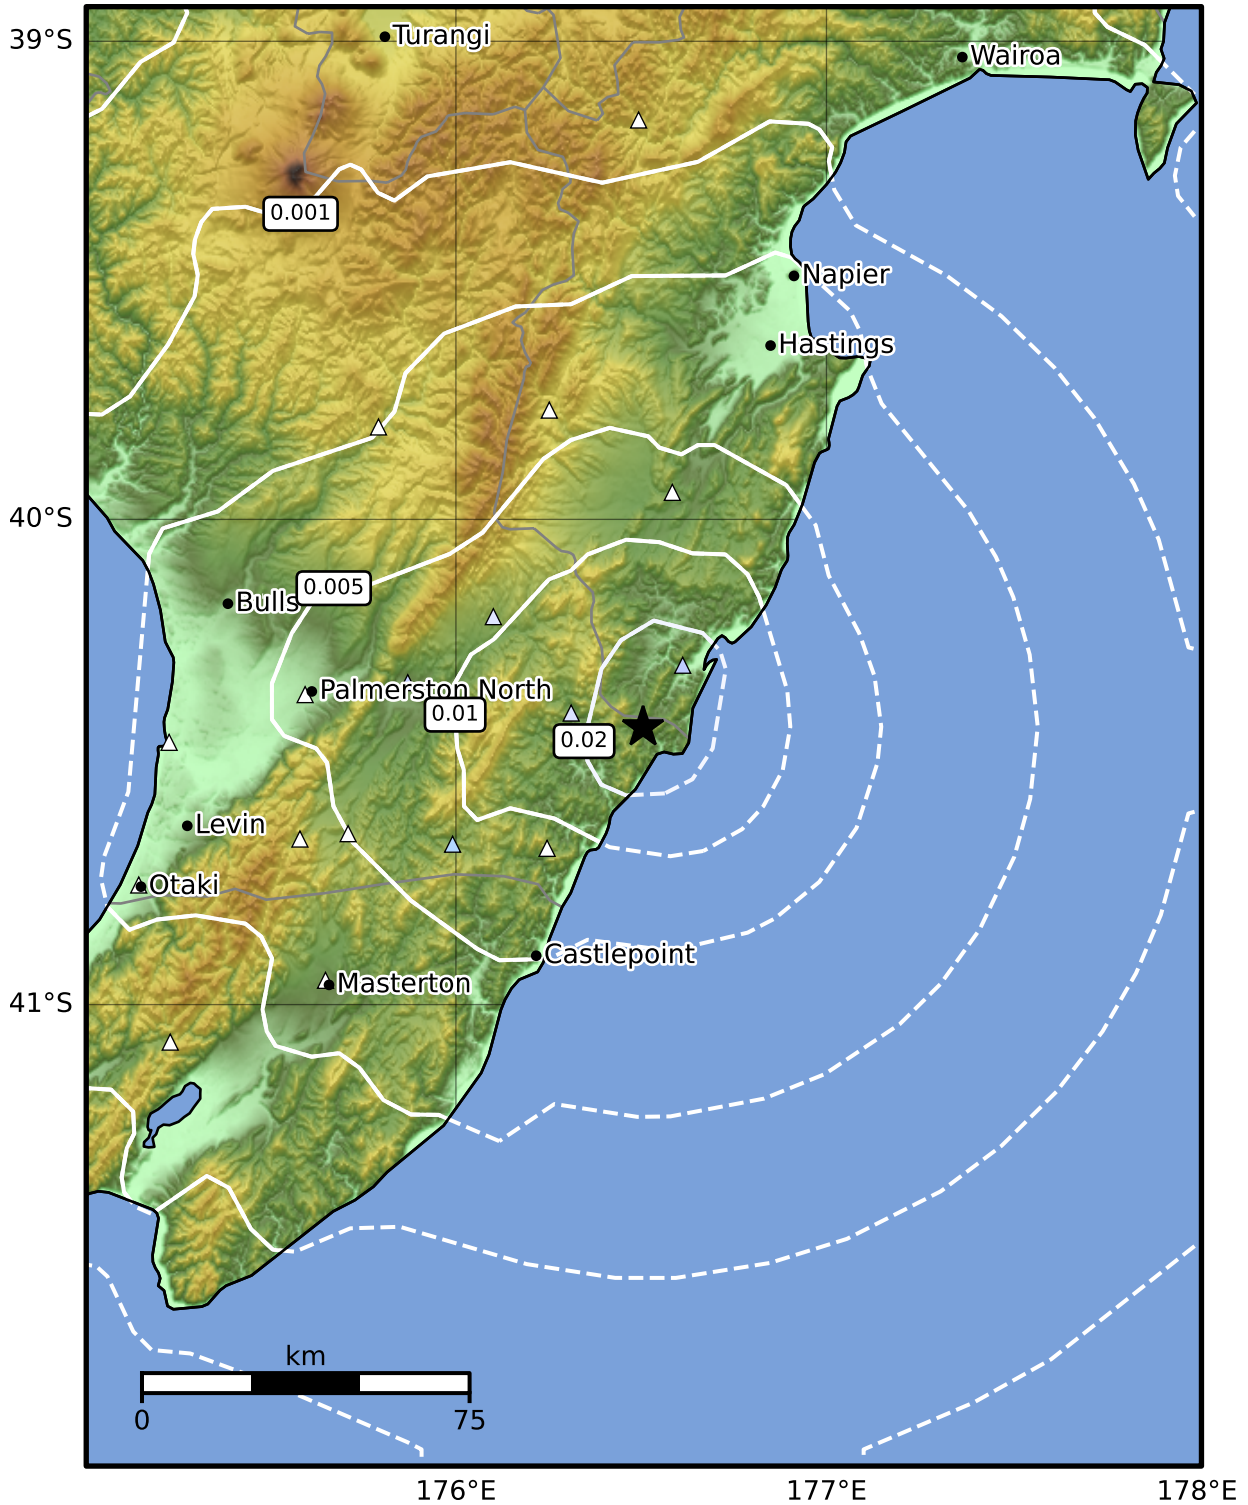

1.0 Second Peak Spectral Acceleration Map GNS Science

ShakeMap: Wairarapa

Oct 15, 2024 09:35:36 UTC M3.3 S40.43 E176.50 Depth: 17.6km ID:2024p779458

SA(1.0) (%g)	0.1	0.2	0.5	1	2	5	10	20	50	100	200
--------------	-----	-----	-----	---	---	---	----	----	----	-----	-----

Scale based on Moratalla et al.(2021) and Worden et al.(2012) Version 8: Processed 2024-10-15T15:37:28Z

△ Seismic Instrument ○ Reported Intensity ★ Epicenter