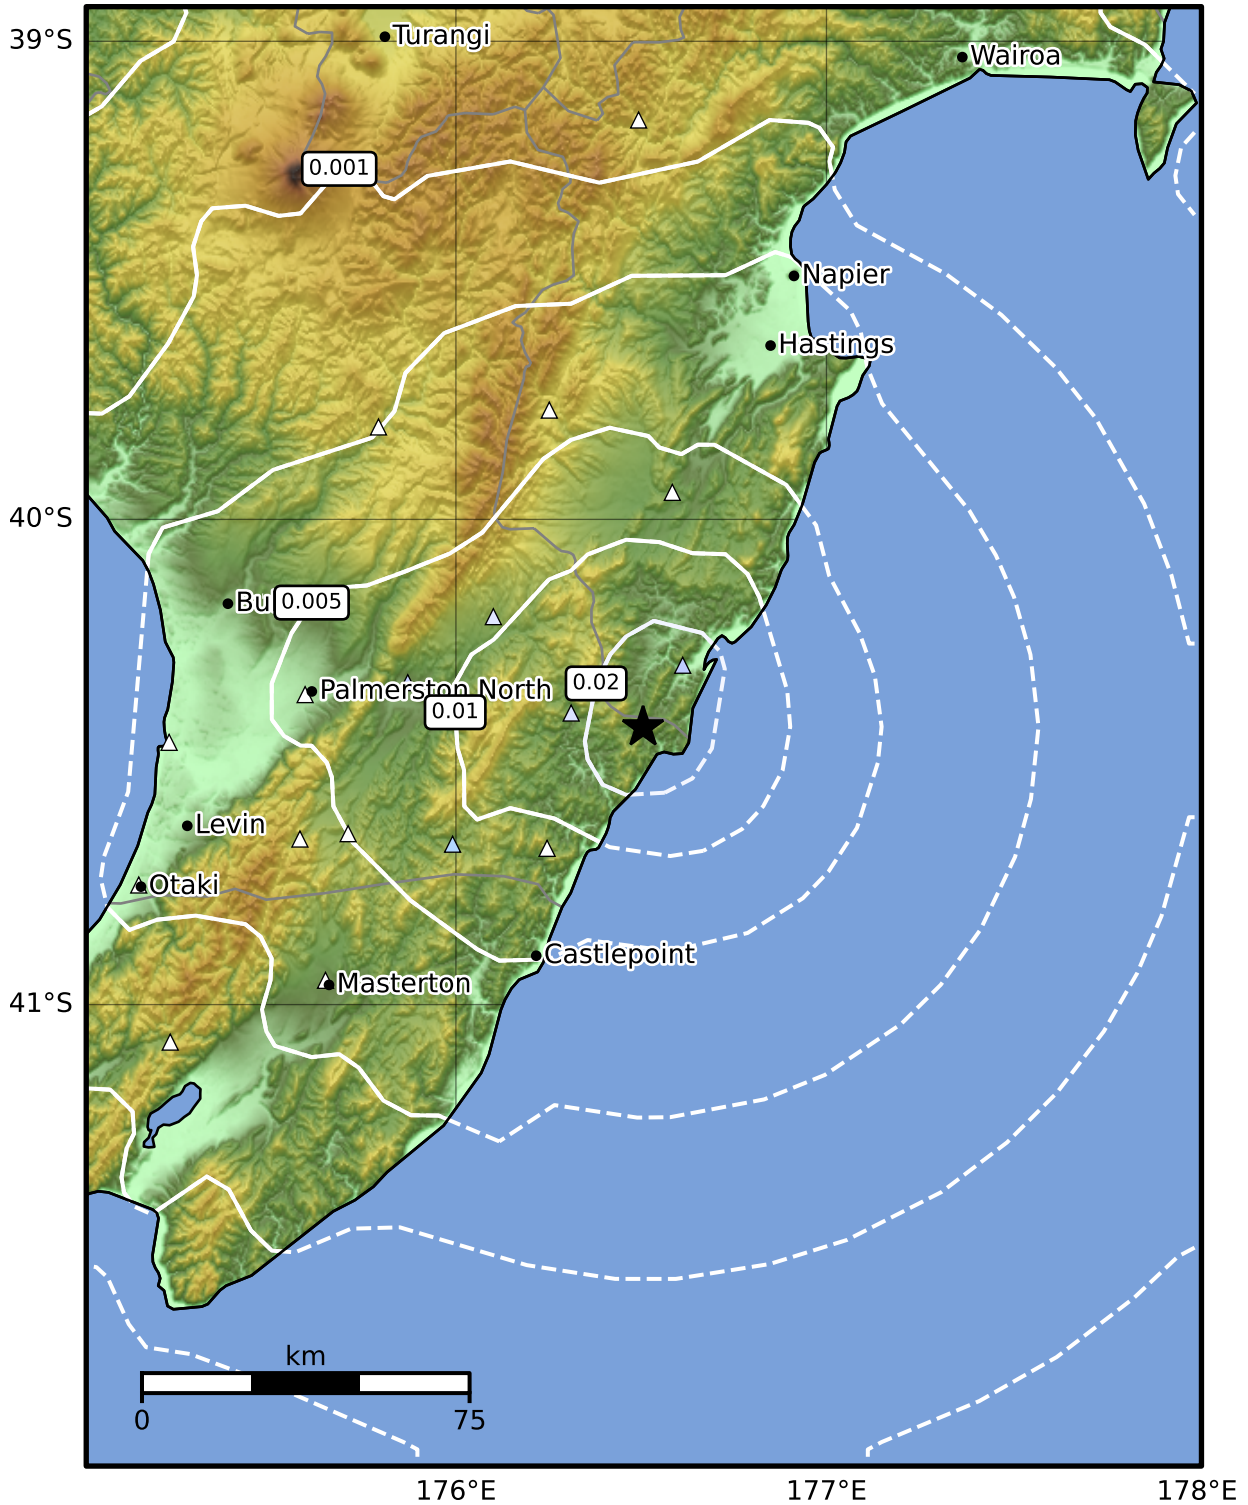

1.0 Second Peak Spectral Acceleration Map GNS Science
 ShakeMap: Wairarapa

Oct 15, 2024 09:35:36 UTC M3.3 S40.43 E176.50 Depth: 17.6km ID:2024p779458

Scale based on Moratalla et al.(2021) and Worden et al.(2012) Version 9: Processed 2024-10-16T09:37:52Z
 Δ Seismic Instrument ○ Reported Intensity ★ Epicenter