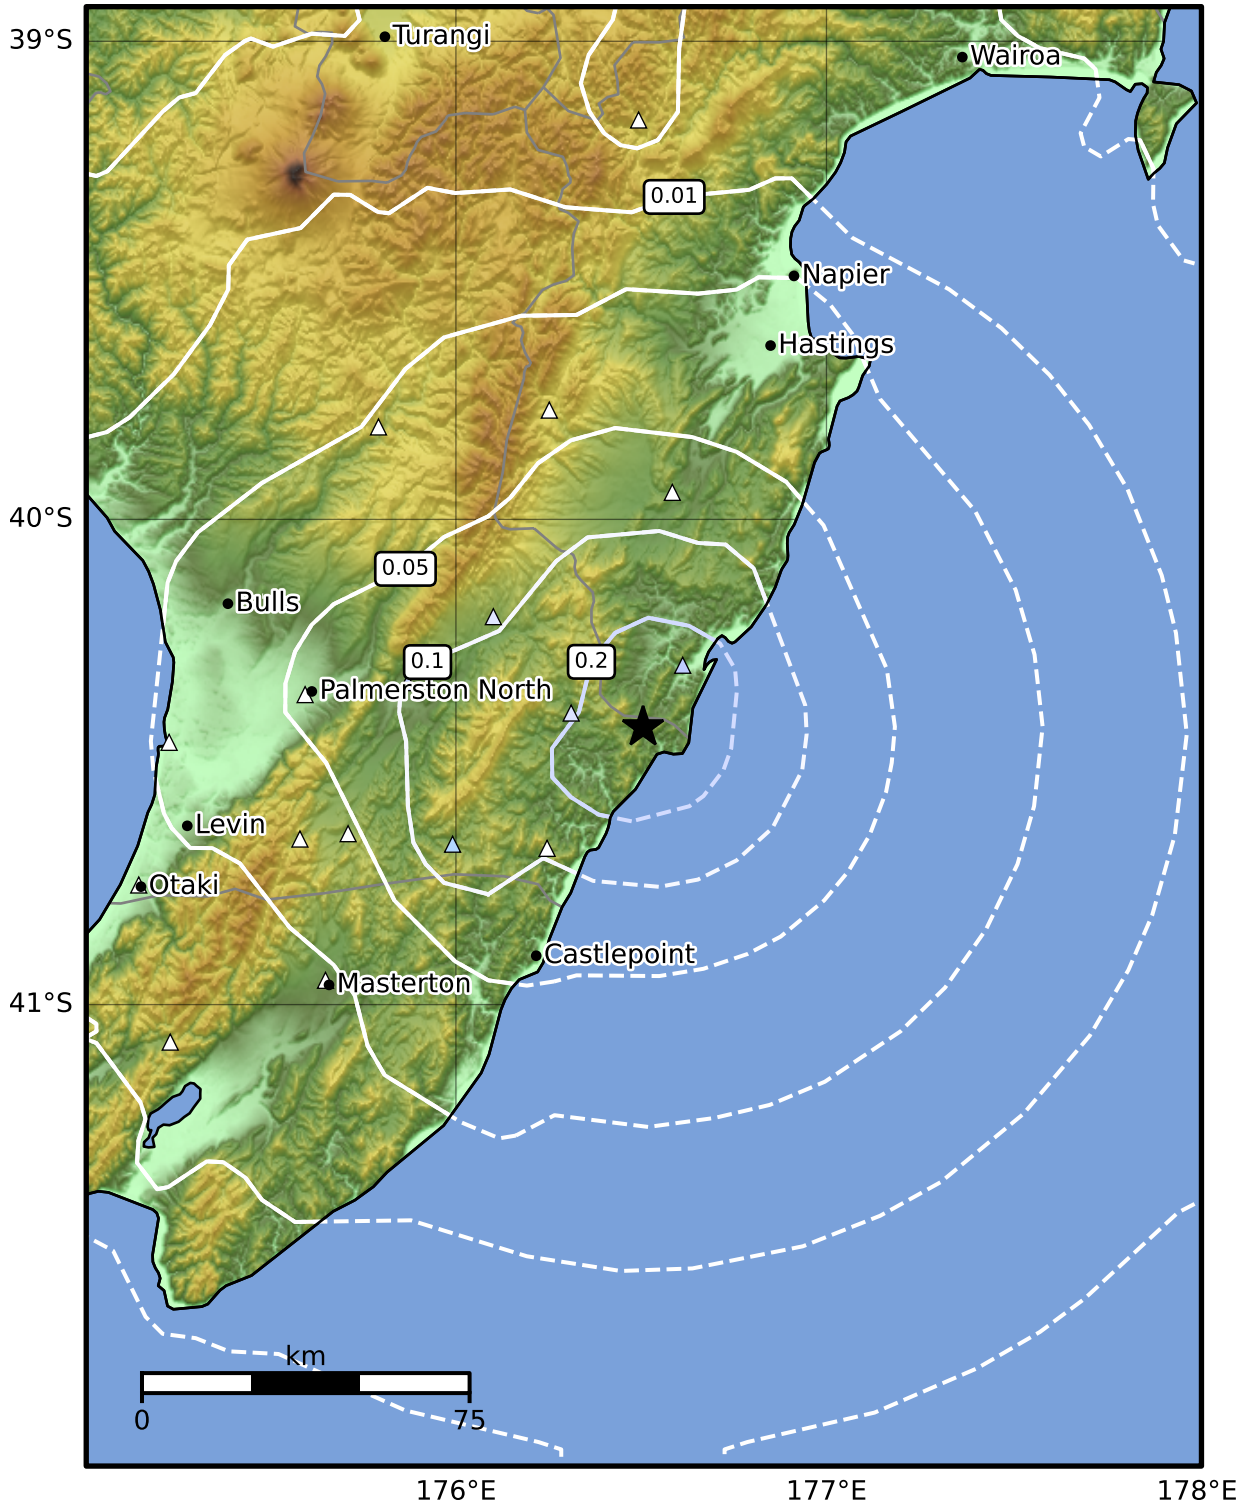

0.3 Second Peak Spectral Acceleration Map GNS Science

ShakeMap: Wairarapa

Oct 15, 2024 09:35:36 UTC M3.3 S40.43 E176.50 Depth: 17.6km ID:2024p779458

SA(0.3) (%g)	0.1	0.2	0.5	1	2	5	10	20	50	100	200
--------------	-----	-----	-----	---	---	---	----	----	----	-----	-----

Scale based on Moratalla et al.(2021) and Worden et al.(2012) Version 9: Processed 2024-10-16T09:37:52Z

△ Seismic Instrument ○ Reported Intensity ★ Epicenter