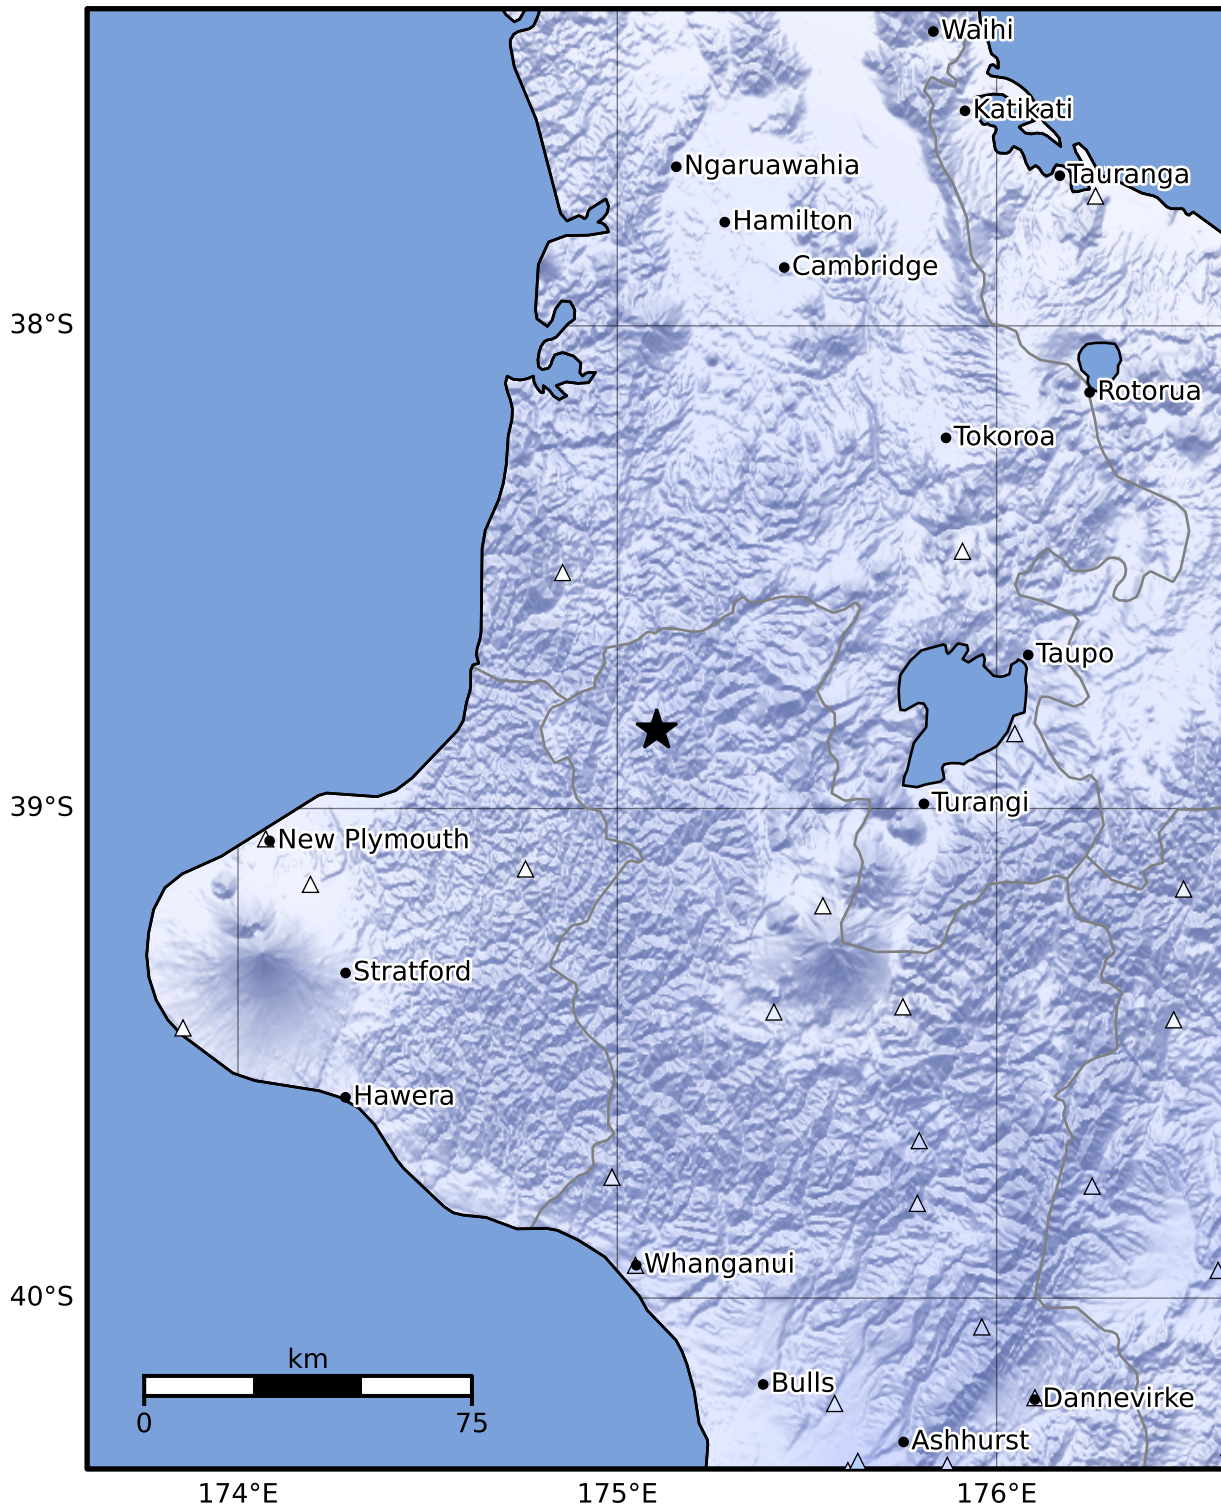

Macroseismic Intensity Map GNS Science
ShakeMap: King Country

Oct 19, 2024 09:38:00 UTC M3.9 S38.84 E175.10 Depth: 219.1km ID:2024p790274

SHAKING	Not felt	Weak	Light	Moderate	Strong	Very strong	Severe	Violent	Extreme
DAMAGE	None	None	None	Very light	Light	Moderate	Moderate/heavy	Heavy	Very heavy
PGA(%g)	<0.0464	0.29	1.63	5.16	12.5	22.4	40.2	72.2	>129
PGV(cm/s)	<0.0215	0.125	1.04	4.31	14.5	26.4	48.3	88.4	>162
INTENSITY	I	II-III	IV	V	VI	VII	VIII	IX	X+

Scale based on Moratalla et al.(2021) and Worden et al.(2012) Version 1: Processed 2024-10-19T09:45:12Z
 △ Seismic Instrument ○ Reported Intensity ★ Epicenter