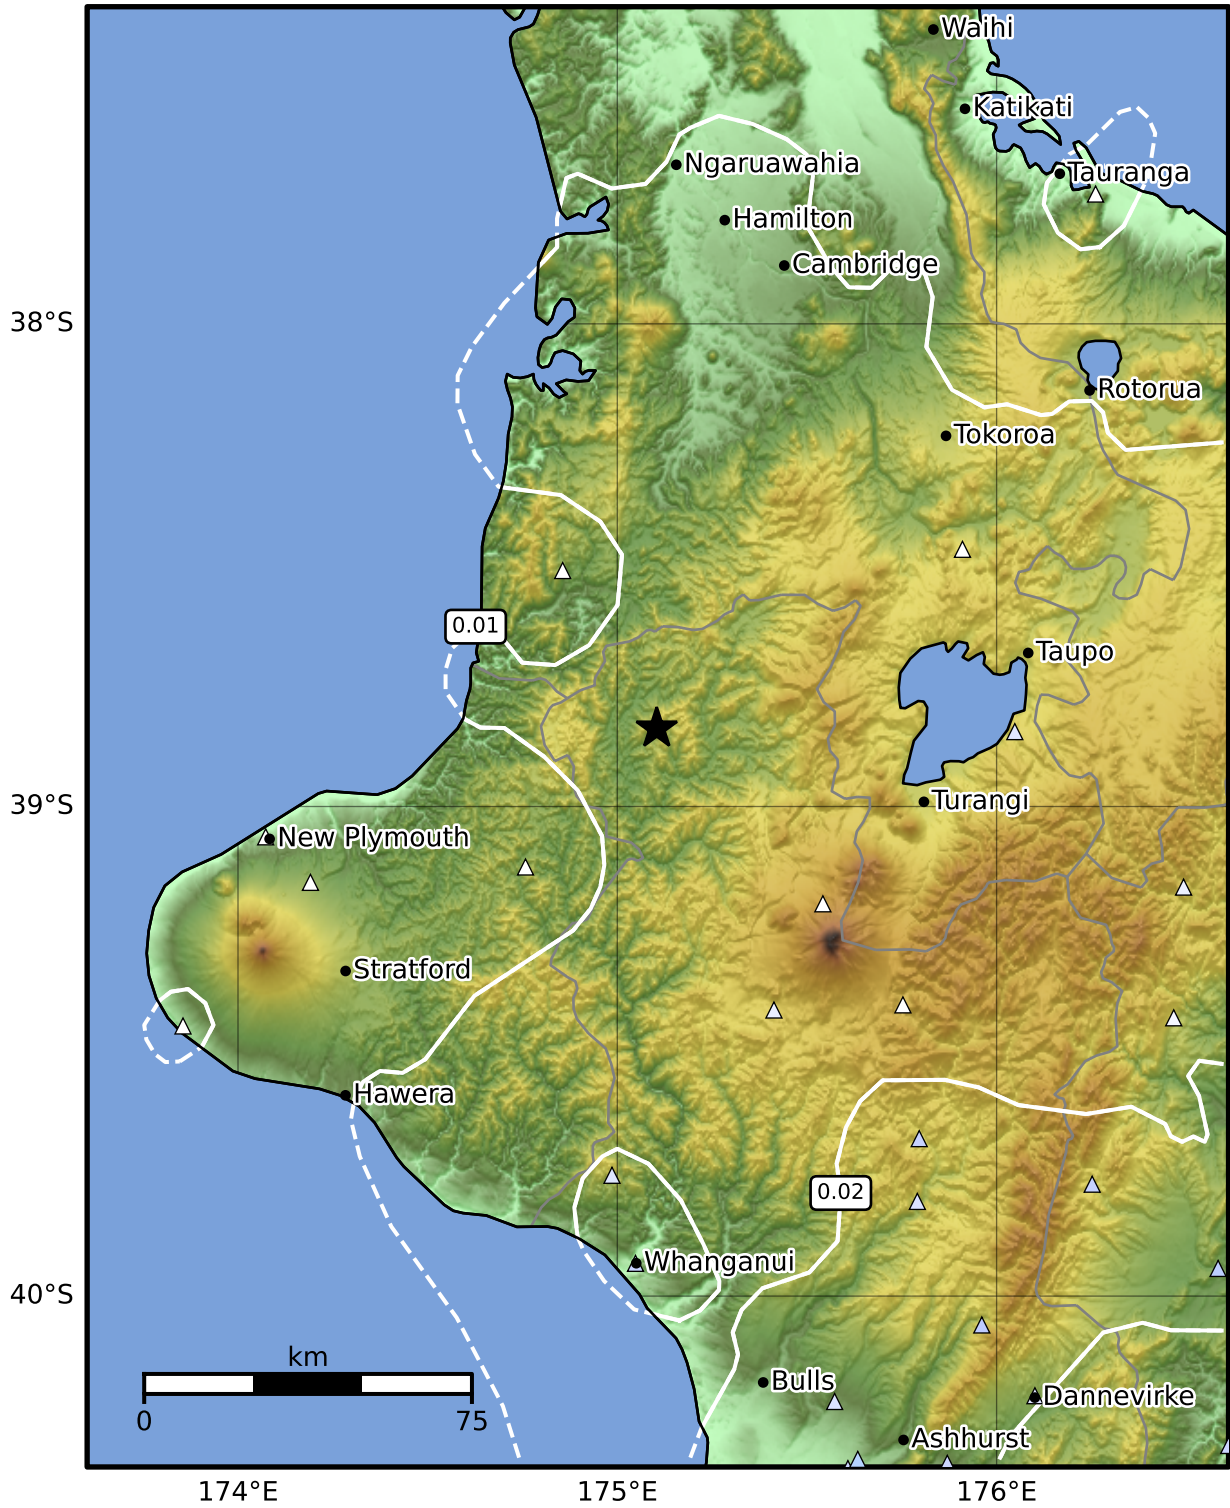

Peak Ground Velocity Map GNS Science
ShakeMap: King Country

Oct 19, 2024 09:38:00 UTC M3.9 S38.84 E175.10 Depth: 219.1km ID:2024p790274

PGV (cm/s)	0.1	0.2	0.5	1	2	5	10	20	50	100	200
------------	-----	-----	-----	---	---	---	----	----	----	-----	-----

Scale based on Moratalla et al.(2021) and Worden et al.(2012) Version 1: Processed 2024-10-19T09:45:12Z

△ Seismic Instrument ○ Reported Intensity ★ Epicenter