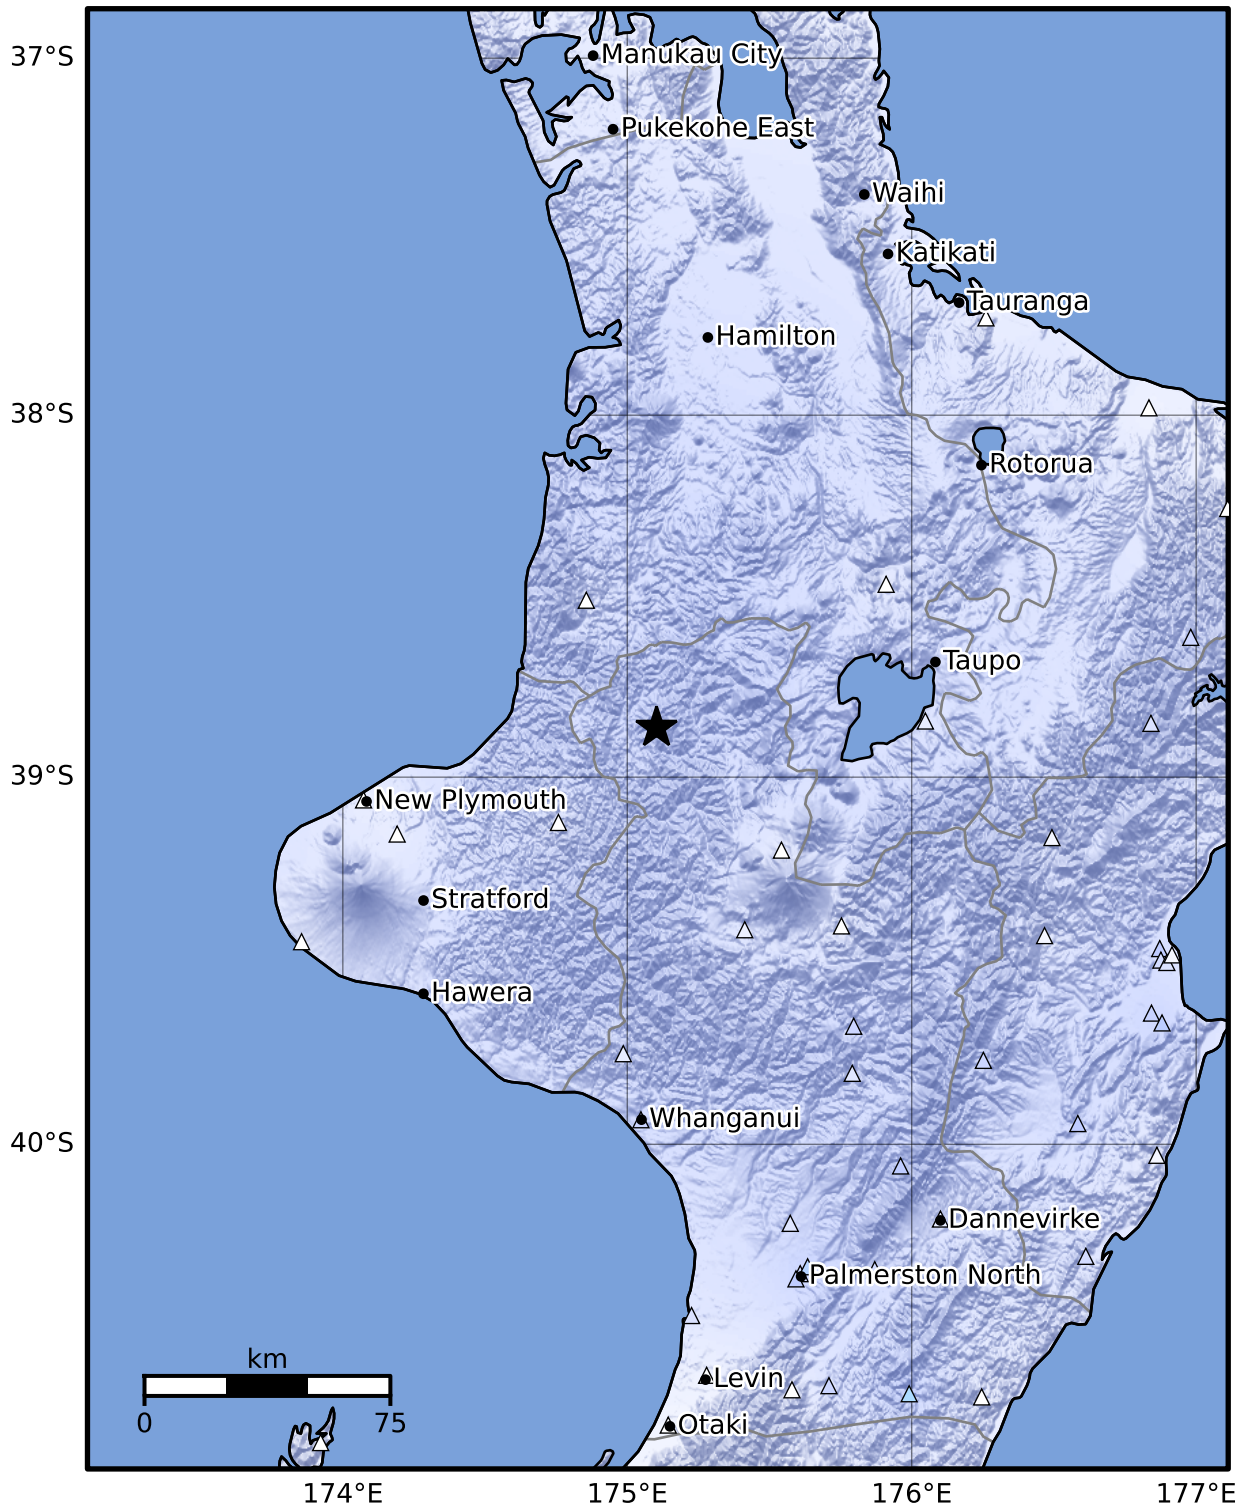

Macroseismic Intensity Map GNS Science
ShakeMap: King Country

Oct 19, 2024 09:38:00 UTC M4.1 S38.86 E175.10 Depth: 217.4km ID:2024p790274

SHAKING	Not felt	Weak	Light	Moderate	Strong	Very strong	Severe	Violent	Extreme
DAMAGE	None	None	None	Very light	Light	Moderate	Moderate/heavy	Heavy	Very heavy
PGA(%g)	<0.0464	0.29	1.63	5.16	12.5	22.4	40.2	72.2	>129
PGV(cm/s)	<0.0215	0.125	1.04	4.31	14.5	26.4	48.3	88.4	>162
INTENSITY	I	II-III	IV	V	VI	VII	VIII	IX	X+

Scale based on Moratalla et al.(2021) and Worden et al.(2012) Version 2: Processed 2024-10-19T09:51:04Z
 Δ Seismic Instrument ○ Reported Intensity ★ Epicenter