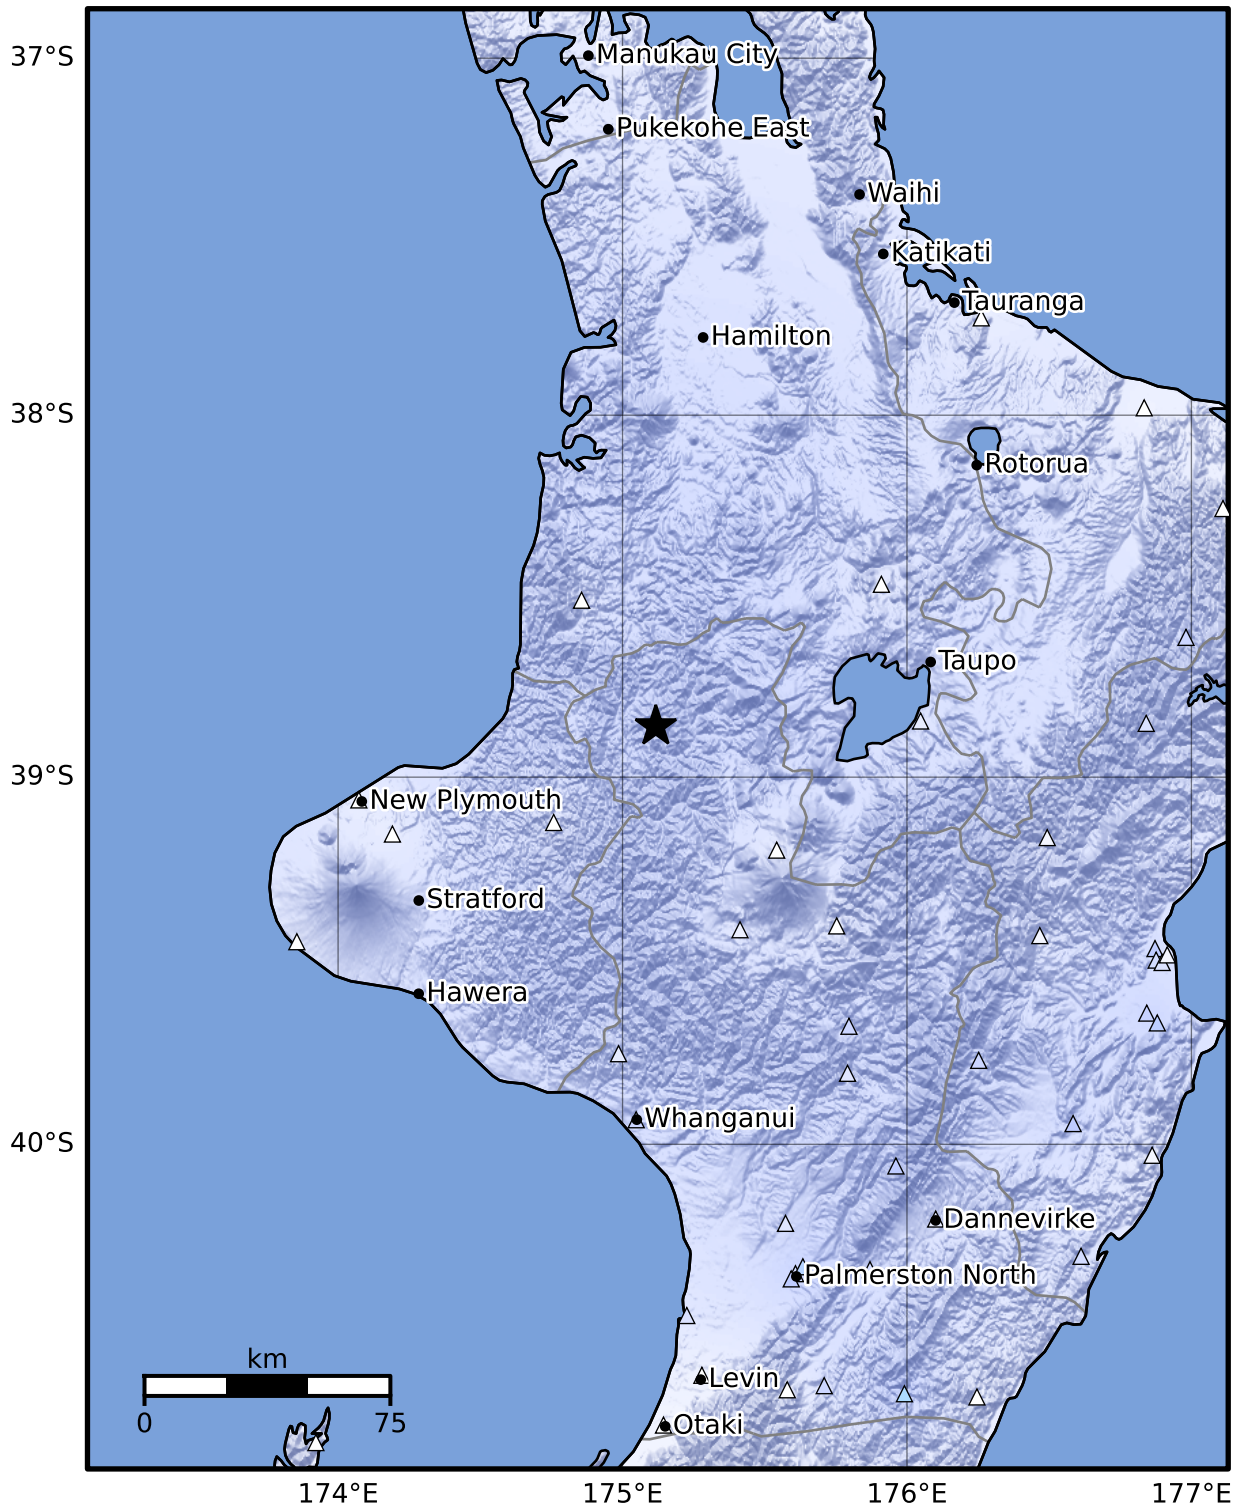

Macroseismic Intensity Map GNS Science
ShakeMap: King Country

Oct 19, 2024 09:38:00 UTC M4.1 S38.86 E175.12 Depth: 216.7km ID:2024p790274

SHAKING	Not felt	Weak	Light	Moderate	Strong	Very strong	Severe	Violent	Extreme
DAMAGE	None	None	None	Very light	Light	Moderate	Moderate/heavy	Heavy	Very heavy
PGA(%g)	<0.0464	0.29	1.63	5.16	12.5	22.4	40.2	72.2	>129
PGV(cm/s)	<0.0215	0.125	1.04	4.31	14.5	26.4	48.3	88.4	>162
INTENSITY	I	II-III	IV	V	VI	VII	VIII	IX	X+

Scale based on Moratalla et al.(2021) and Worden et al.(2012) Version 4: Processed 2024-10-19T10:15:10Z
 △ Seismic Instrument ○ Reported Intensity ★ Epicenter