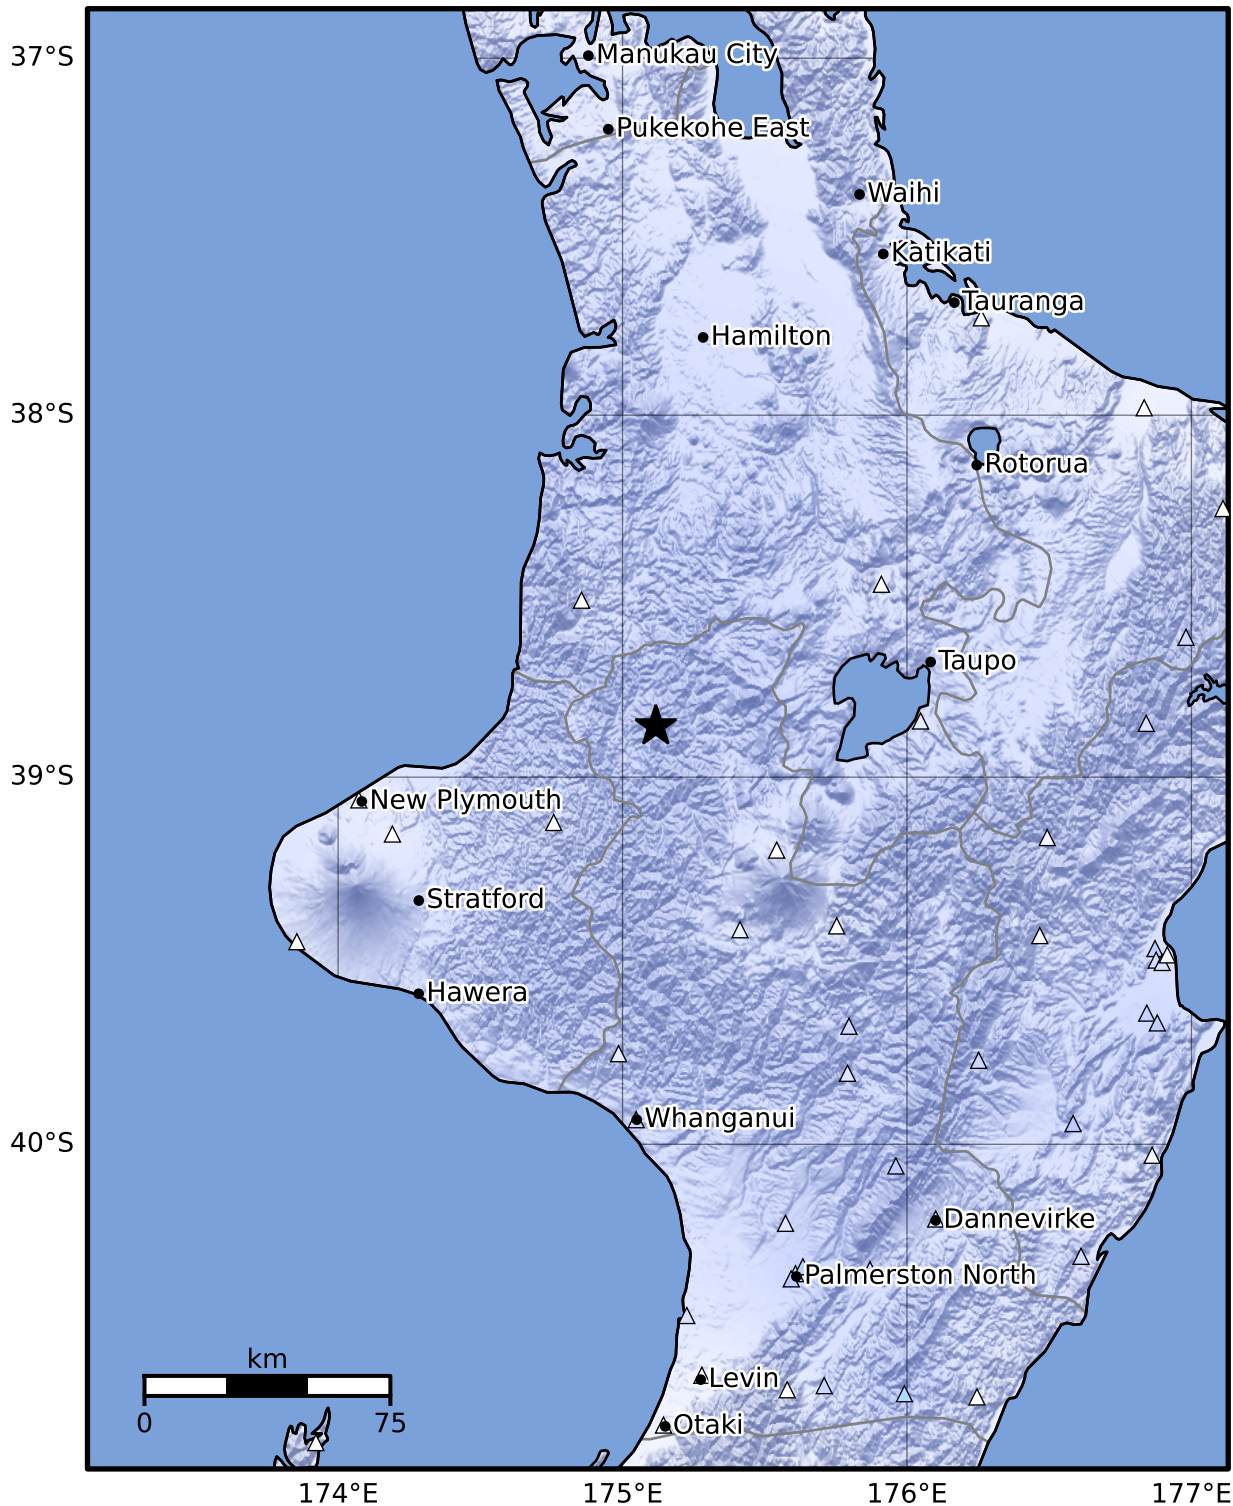

Macroseismic Intensity Map GNS Science
ShakeMap: King Country

Oct 19, 2024 09:38:00 UTC M4.1 S38.86 E175.12 Depth: 216.7km ID:2024p790274

SHAKING	Not felt	Weak	Light	Moderate	Strong	Very strong	Severe	Violent	Extreme
DAMAGE	None	None	None	Very light	Light	Moderate	Moderate/heavy	Heavy	Very heavy
PGA(%g)	<0.0464	0.29	1.63	5.16	12.5	22.4	40.2	72.2	>129
PGV(cm/s)	<0.0215	0.125	1.04	4.31	14.5	26.4	48.3	88.4	>162
INTENSITY	I	II-III	IV	V	VI	VII	VIII	IX	X+

Scale based on Moratalla et al.(2021) and Worden et al.(2012) Version 5: Processed 2024-10-19T10:40:20Z
 △ Seismic Instrument ○ Reported Intensity ★ Epicenter