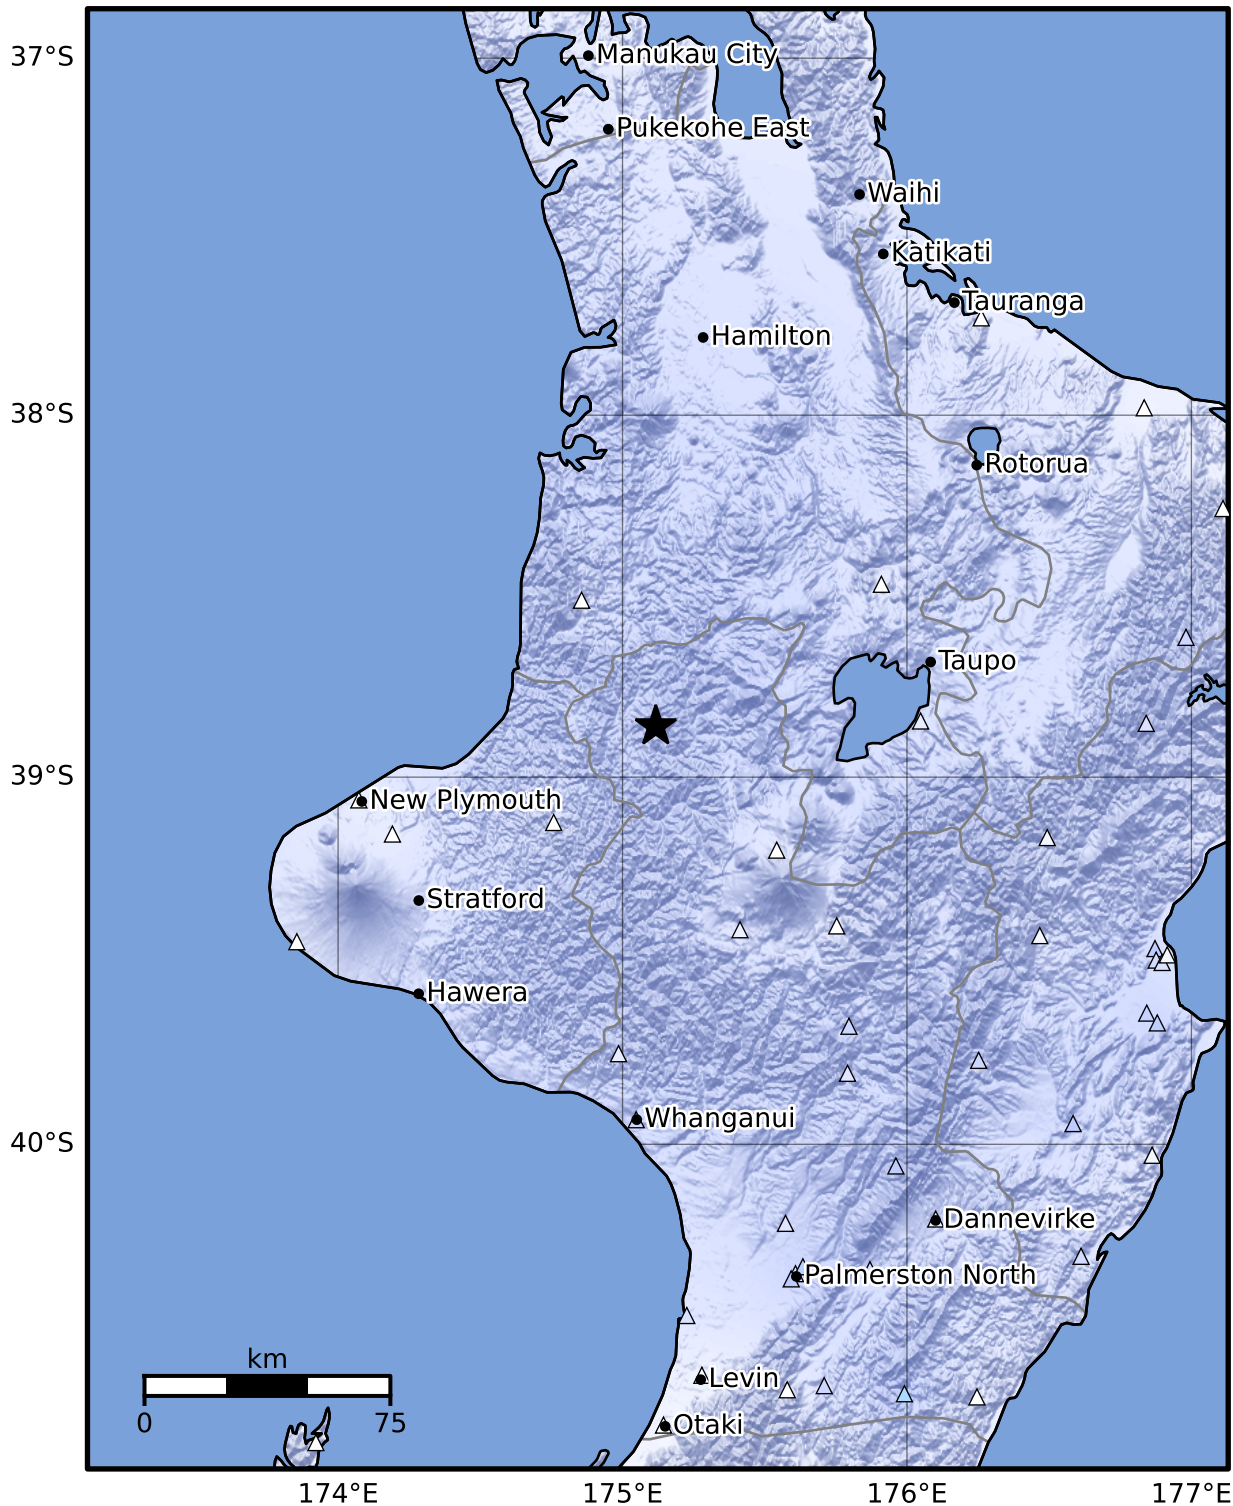

Macroseismic Intensity Map GNS Science
ShakeMap: King Country

Oct 19, 2024 09:38:00 UTC M4.1 S38.86 E175.12 Depth: 216.7km ID:2024p790274

SHAKING	Not felt	Weak	Light	Moderate	Strong	Very strong	Severe	Violent	Extreme
DAMAGE	None	None	None	Very light	Light	Moderate	Moderate/heavy	Heavy	Very heavy
PGA(%g)	<0.0464	0.29	1.63	5.16	12.5	22.4	40.2	72.2	>129
PGV(cm/s)	<0.0215	0.125	1.04	4.31	14.5	26.4	48.3	88.4	>162
INTENSITY	I	II-III	IV	V	VI	VII	VIII	IX	X+

Scale based on Moratalla et al.(2021) and Worden et al.(2012) Version 6: Processed 2024-10-19T11:40:23Z
 △ Seismic Instrument ○ Reported Intensity ★ Epicenter