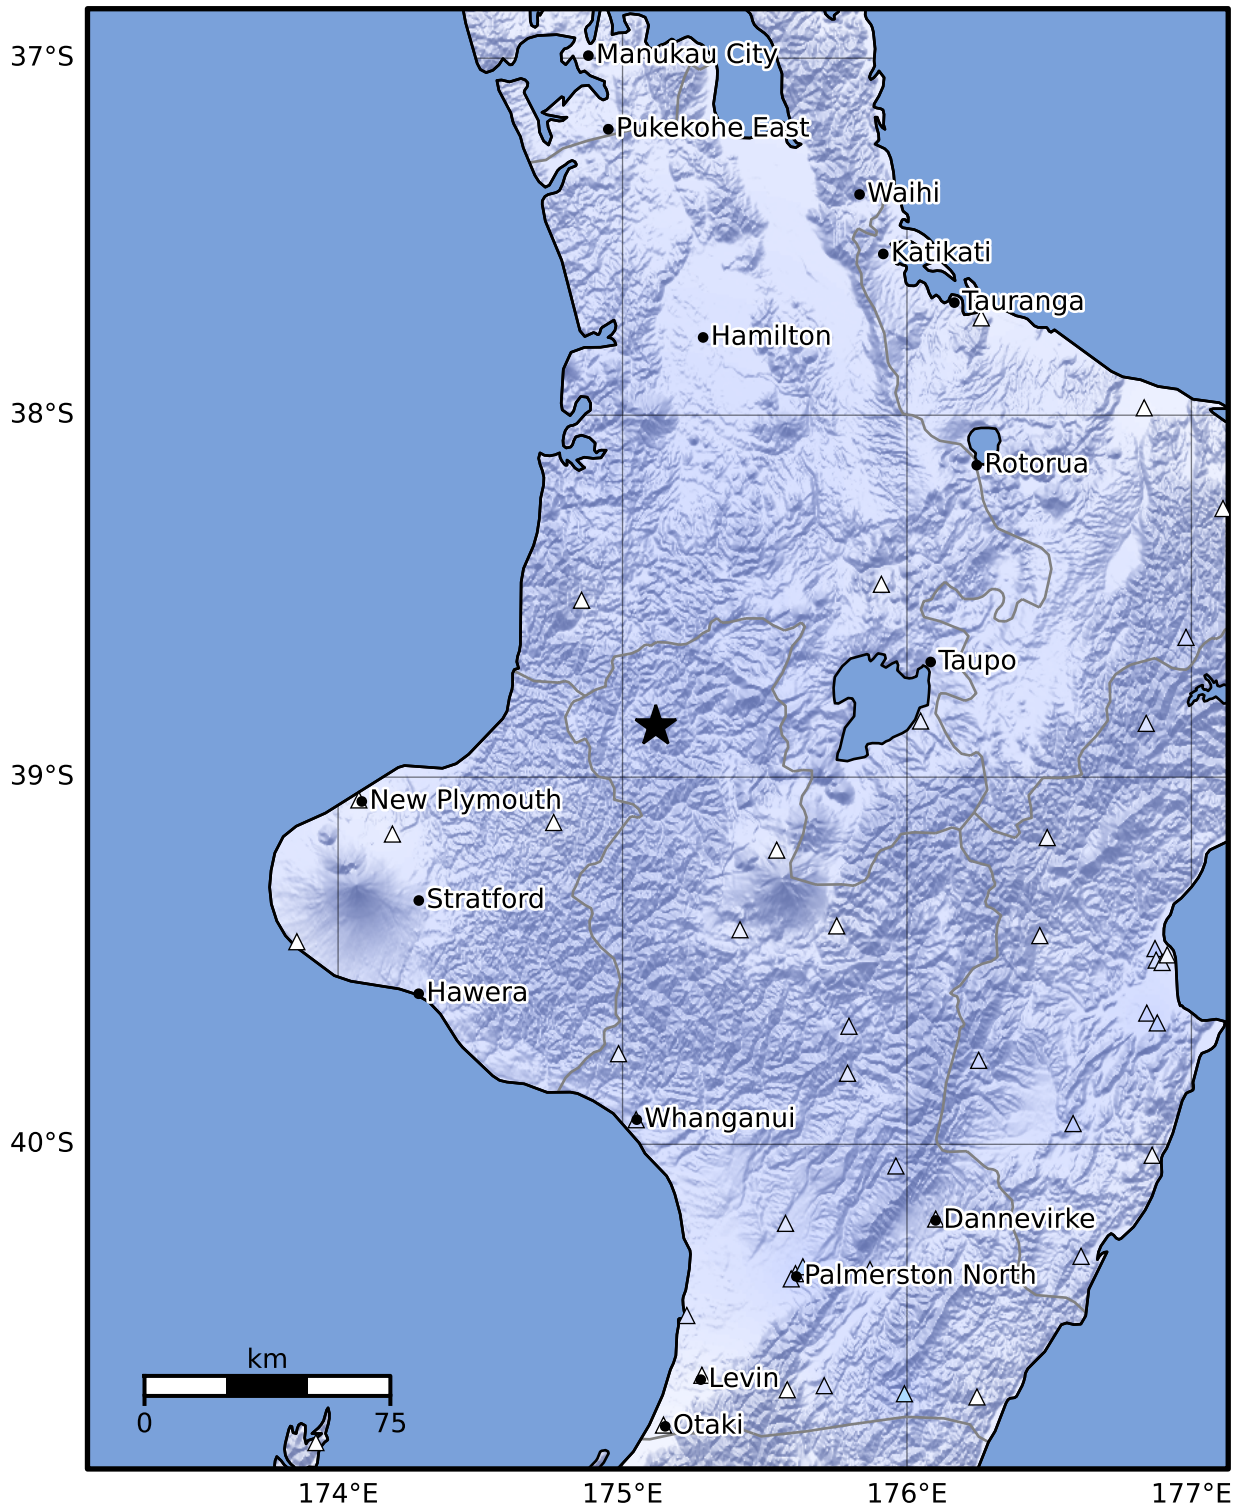

Macroseismic Intensity Map GNS Science  
ShakeMap: King Country

Oct 19, 2024 09:38:00 UTC M4.1 S38.86 E175.12 Depth: 216.7km ID:2024p790274

SHAKING	Not felt	Weak	Light	Moderate	Strong	Very strong	Severe	Violent	Extreme
DAMAGE	None	None	None	Very light	Light	Moderate	Moderate/heavy	Heavy	Very heavy
PGA(%g)	<0.0464	0.29	1.63	5.16	12.5	22.4	40.2	72.2	>129
PGV(cm/s)	<0.0215	0.125	1.04	4.31	14.5	26.4	48.3	88.4	>162
INTENSITY	I	II-III	IV	V	VI	VII	VIII	IX	X+

Scale based on Moratalla et al.(2021) and Worden et al.(2012) Version 8: Processed 2024-10-19T15:40:20Z  
 △ Seismic Instrument ○ Reported Intensity ★ Epicenter