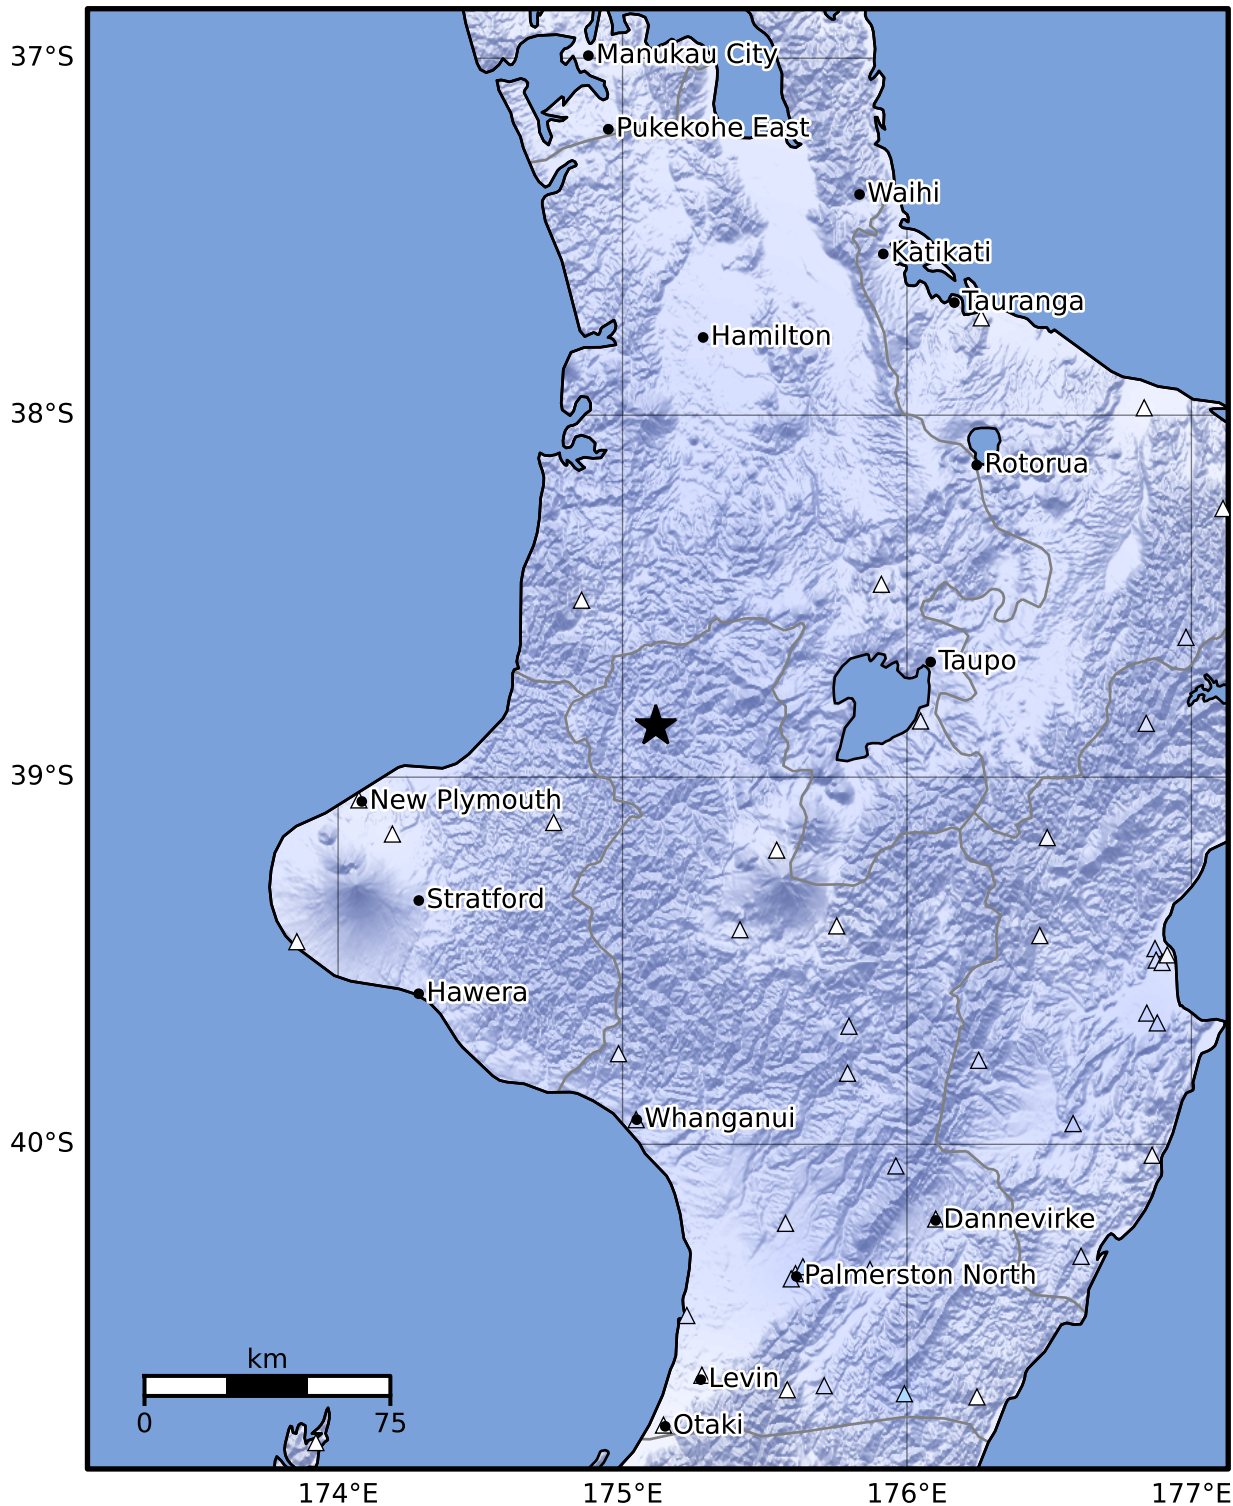

Macroseismic Intensity Map GNS Science
ShakeMap: King Country

Oct 19, 2024 09:38:00 UTC M4.1 S38.86 E175.12 Depth: 216.7km ID:2024p790274

SHAKING	Not felt	Weak	Light	Moderate	Strong	Very strong	Severe	Violent	Extreme
DAMAGE	None	None	None	Very light	Light	Moderate	Moderate/heavy	Heavy	Very heavy
PGA(%g)	<0.0464	0.29	1.63	5.16	12.5	22.4	40.2	72.2	>129
PGV(cm/s)	<0.0215	0.125	1.04	4.31	14.5	26.4	48.3	88.4	>162
INTENSITY	I	II-III	IV	V	VI	VII	VIII	IX	X+

Scale based on Moratalla et al.(2021) and Worden et al.(2012) Version 9: Processed 2024-10-20T09:40:23Z
 △ Seismic Instrument ○ Reported Intensity ★ Epicenter