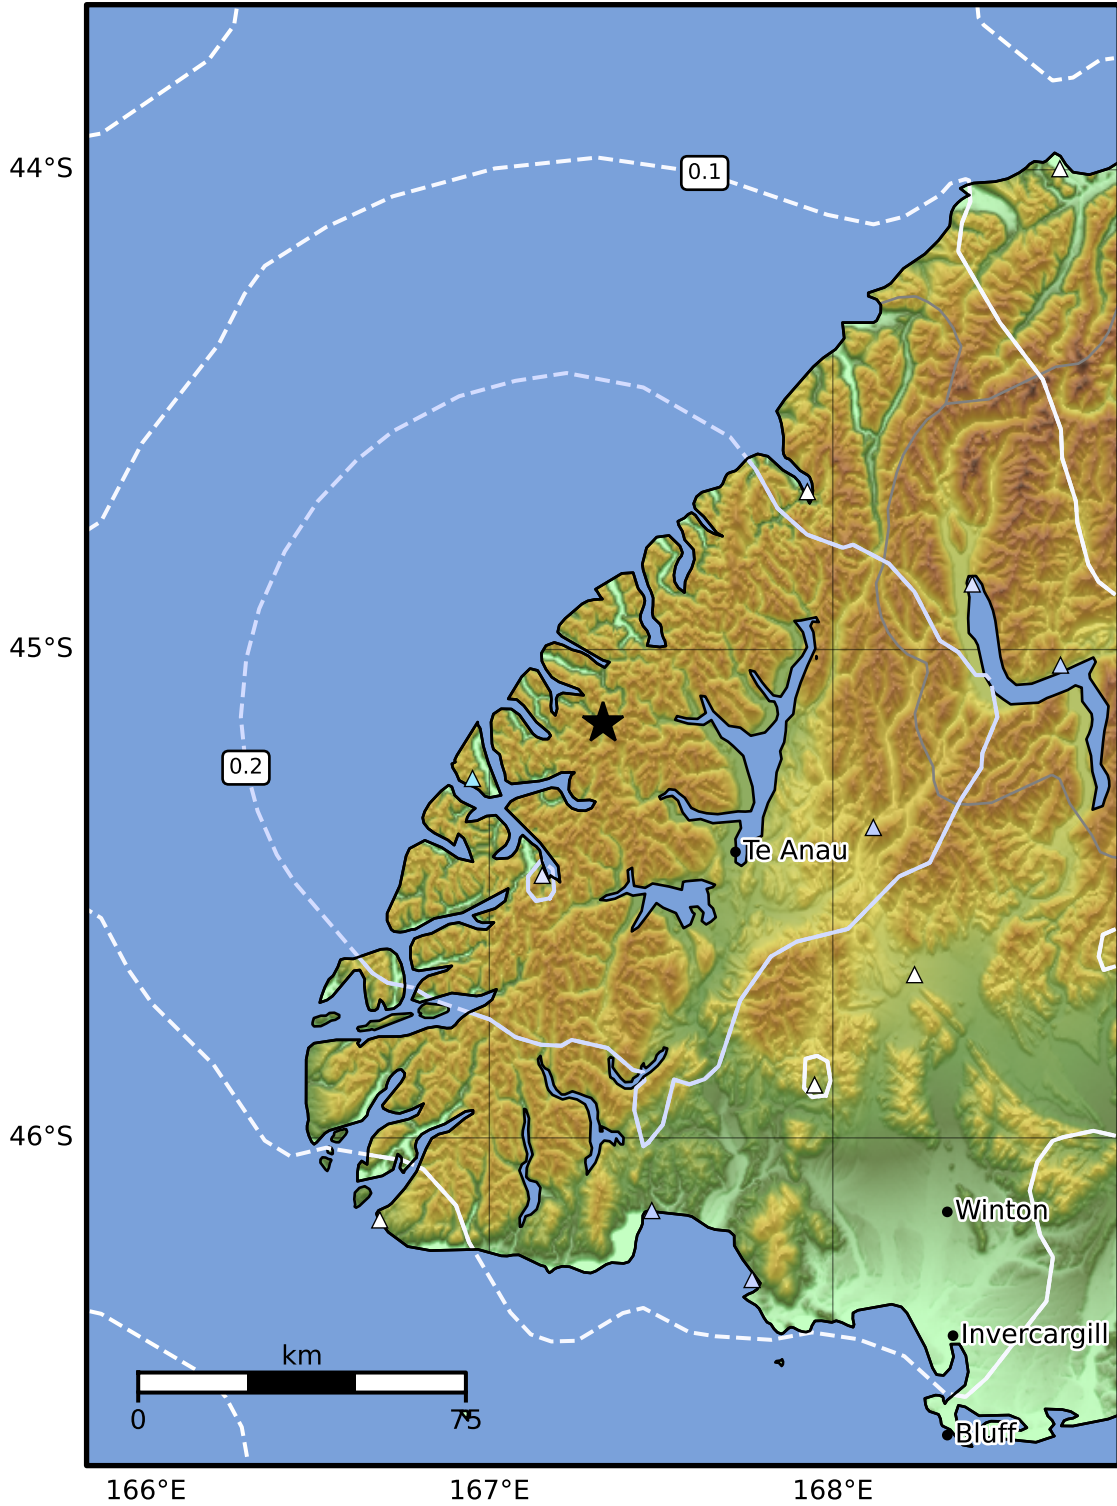

0.3 Second Peak Spectral Acceleration Map GNS Science  
 ShakeMap: Fiordland

Nov 08, 2024 06:19:56 UTC M3.8 S45.15 E167.33 Depth: 69.6km ID:2024p843956

SA(0.3) (%g)	0.1	0.2	0.5	1	2	5	10	20	50	100	200
--------------	-----	-----	-----	---	---	---	----	----	----	-----	-----

Scale based on Moratalla et al.(2021) and Worden et al.(2012) Version 1: Processed 2024-11-08T06:23:44Z

△ Seismic Instrument ○ Reported Intensity ★ Epicenter